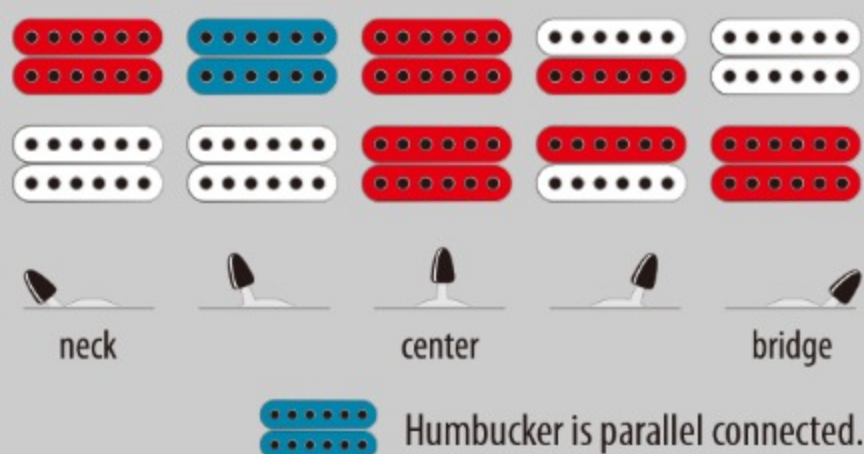

RGR8527FX *j. custom*

MADE IN JAPAN

COLOR VARIATION : 

SHARE :  

SPEC

SPEC

neck type	RG j.custom Wizard-7 / 5pc Maple/Wenge neck
top/back/body	AAA Flamed Maple (4mm) / African Mahogany
fretboard	Bound Macassar Ebony / Tree of Life inlay
fret	Jumbo fret / j.custom fret edge treatment
number of frets	24
bridge	Tight-End R-7 bridge
string space	10.8mm
neck pickup	DiMarzio® PAF7® (H) neck pickup (Passive/Ceramic)
bridge pickup	DiMarzio® PAF7® (H) bridge pickup (Passive/Ceramic)
factory tuning	1E,2B,3G,4D,5A,6E,7B
string gauge	.010/.013/.017/.026/.036/.046/.059
nut	Graph Tech® BLACK TUSQ XL® nut
hardware color	Cosmo black

NECK DIMENSIONS

Scale :	648mm/25.5"
a : Width	48mm at NUT
b : Width	68mm at 24F
c : Thickness	19mm at 1F
d : Thickness	21mm at 12F
Radius :	430mmR

SWITCHING SYSTEM

CONTROLS