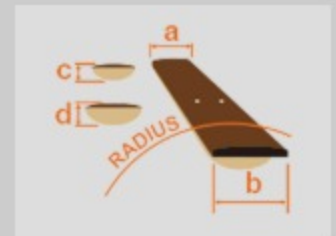

RGR8527FX *j. custom*

MADE IN JAPAN

COLOR VARIATION : 

SHARE :  

SPEC

SPEC

neck type	RG j.custom Wizard-7 / 5pc Maple/Wenge neck
top/back/body	AAA Flamed Maple (4mm) / African Mahogany
fretboard	Bound Macassar Ebony / Tree of Life inlay
fret	Jumbo fret / j.custom fret edge treatment
number of frets	24
bridge	Tight-End R-7 bridge
string space	10.8mm
neck pickup	DiMarzio® PAF7® (H) neck pickup (Passive/Ceramic)
bridge pickup	DiMarzio® PAF7® (H) bridge pickup (Passive/Ceramic)
factory tuning	1E,2B,3G,4D,5A,6E,7B
string gauge	.010/.013/.017/.026/.036/.046/.059
nut	Graph Tech® BLACK TUSQ XL® nut
hardware color	Cosmo black

NECK DIMENSIONS

Scale :	648mm/25.5"
a : Width	48mm at NUT
b : Width	68mm at 24F
c : Thickness	19mm at 1F
d : Thickness	21mm at 12F
Radius :	430mmR

SWITCHING SYSTEM

CONTROLS