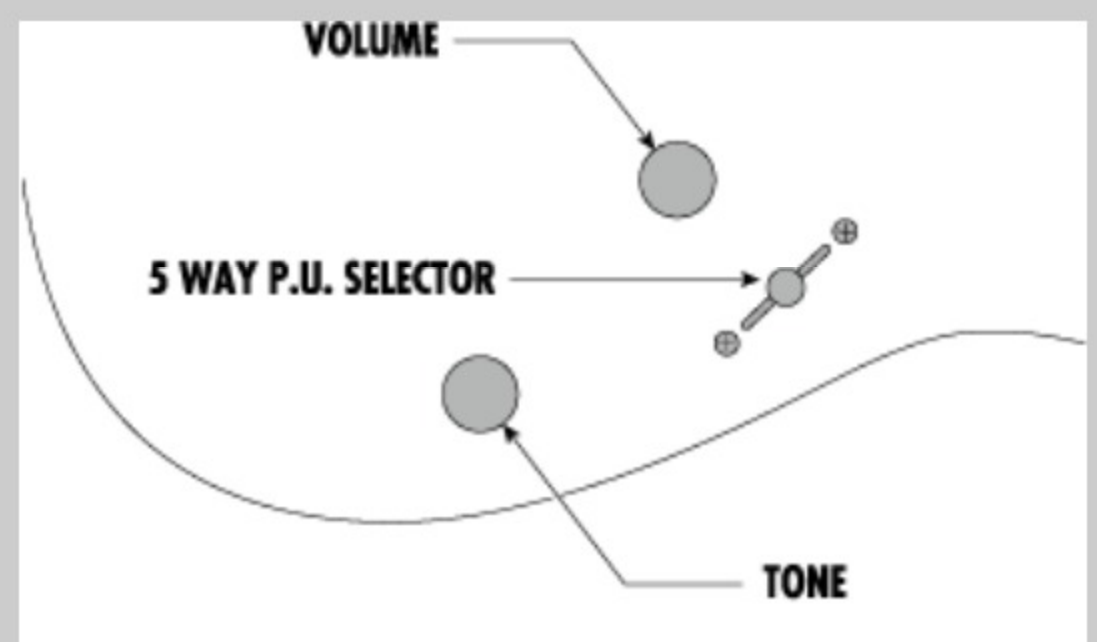

RGRT421

WK : Weathered Black

COLOR VARIATION :

SHARE :  

SPEC

SPEC

neck type	Wizard III / 5pc Maple/Walnut / neck-through
top/back/body	Nyatoh wing body
fretboard	Jatoba / White dot inlay
fret	Jumbo frets
bridge	Fixed bridge
neck pickup	Quantum (H) neck pickup (Passive/Ceramic)
bridge pickup	Quantum (H) bridge pickup (Passive/Ceramic)
hardware color	Black

NECK DIMENSIONS

Scale :	648mm/25.5"
a : Width	43mm at NUT
b : Width	58mm at 24F
c : Thickness	19mm at 1F
d : Thickness	21mm at 12F
Radius :	400mmR

SWITCHING SYSTEM

CONTROLS

OTHERS

Recommended Case W250C