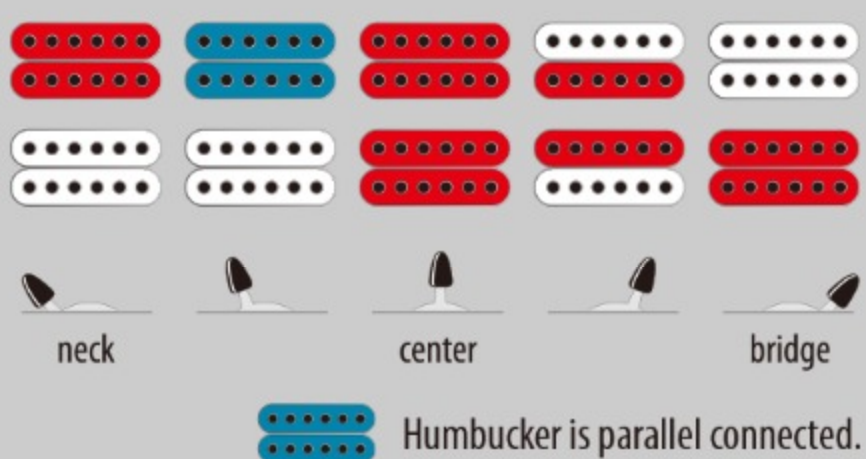

RGRT421

WK : Weathered Black

COLOR VARIATION :

SHARE :  

SPEC

SPEC

neck type	Wizard III / 5pc Maple/Walnut / neck-through
top/back/body	Nyatoh wing body
fretboard	Jatoba / White dot inlay
fret	Jumbo frets
bridge	Fixed bridge
neck pickup	Quantum (H) neck pickup (Passive/Ceramic)
bridge pickup	Quantum (H) bridge pickup (Passive/Ceramic)
hardware color	Black

NECK DIMENSIONS

Scale :	648mm/25.5"
a : Width	43mm at NUT
b : Width	58mm at 24F
c : Thickness	19mm at 1F
d : Thickness	21mm at 12F
Radius :	400mmR

SWITCHING SYSTEM

CONTROLS

OTHERS

Recommended Case W250C