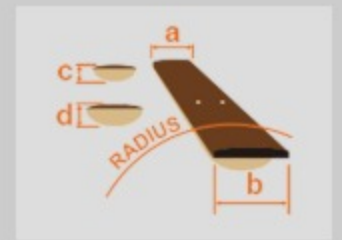

RGRT421

WK : Weathered Black

COLOR VARIATION :

SHARE :  

SPEC

SPEC

neck type	Wizard III / 5pc Maple/Walnut / neck-through
top/back/body	Nyatoh wing body
fretboard	Jatoba / White dot inlay
fret	Jumbo frets
bridge	Fixed bridge
neck pickup	Quantum (H) neck pickup (Passive/Ceramic)
bridge pickup	Quantum (H) bridge pickup (Passive/Ceramic)
hardware color	Black

NECK DIMENSIONS

Scale :	648mm/25.5"
a : Width	43mm at NUT
b : Width	58mm at 24F
c : Thickness	19mm at 1F
d : Thickness	21mm at 12F
Radius :	400mmR

SWITCHING SYSTEM

CONTROLS

OTHERS

Recommended Case W250C