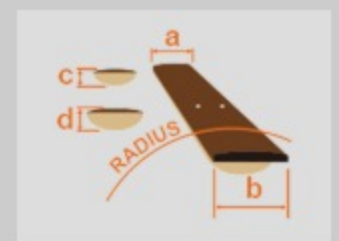

RGRT421

WK : Weathered Black

COLOR VARIATION :

SHARE :  

SPEC

SPEC

neck type	Wizard III / 5pc Maple/Walnut / Neck-through
top/back/body	Nyatoh wing body
fretboard	Jatoba fretboard / White dot inlay
fret	Jumbo frets
number of frets	24
bridge	F106 bridge
string space	10.5mm
neck pickup	Quantum (H) neck pickup (Passive/Ceramic)
bridge pickup	Quantum (H) bridge pickup (Passive/Ceramic)
factory tuning	1E,2B,3G,4D,5A,6E
strings	D'Addario® EXL110
string gauge	.010/.013/.017/.026/.036/.046
hardware color	Black

NECK DIMENSIONS

Scale :	648mm/25.5"
a : Width	43mm at NUT
b : Width	58mm at 24F
c : Thickness	19mm at 1F
d : Thickness	21mm at 12F
Radius :	400mmR

SWITCHING SYSTEM

CONTROLS

OTHERS

Recommended Case W250C