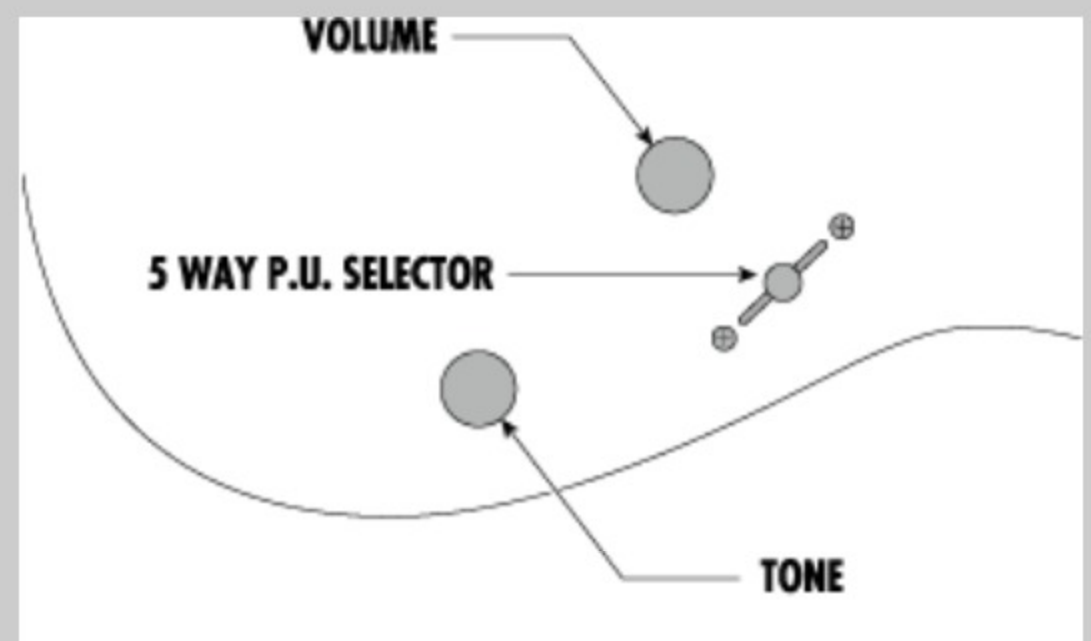

RGRT421

WK : Weathered Black

COLOR VARIATION :

SHARE :  

SPEC

SPEC

neck type	Wizard III / 5pc Maple/Walnut / Neck-through
top/back/body	Nyatoh wing body
fretboard	Jatoba fretboard / White dot inlay
fret	Jumbo frets
number of frets	24
bridge	F106 bridge
string space	10.5mm
neck pickup	Quantum (H) neck pickup (Passive/Ceramic)
bridge pickup	Quantum (H) bridge pickup (Passive/Ceramic)
factory tuning	1E,2B,3G,4D,5A,6E
strings	D'Addario® EXL110
string gauge	.010/.013/.017/.026/.036/.046
hardware color	Black

NECK DIMENSIONS

Scale :	648mm/25.5"
a : Width	43mm at NUT
b : Width	58mm at 24F
c : Thickness	19mm at 1F
d : Thickness	21mm at 12F
Radius :	400mmR

SWITCHING SYSTEM

CONTROLS

OTHERS

Recommended Case W250C