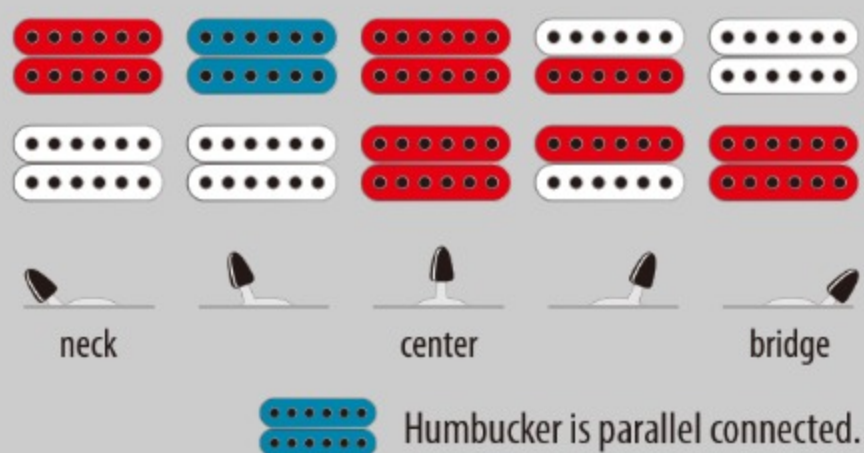

RGRT421

WK : Weathered Black

COLOR VARIATION :

SHARE :  

SPEC

SPEC

neck type	Wizard III / 5pc Maple/Walnut / Neck-through
top/back/body	Nyatoh wing body
fretboard	Jatoba fretboard / White dot inlay
fret	Jumbo frets
number of frets	24
bridge	F106 bridge
string space	10.5mm
neck pickup	Quantum (H) neck pickup (Passive/Ceramic)
bridge pickup	Quantum (H) bridge pickup (Passive/Ceramic)
factory tuning	1E,2B,3G,4D,5A,6E
strings	D'Addario® EXL110
string gauge	.010/.013/.017/.026/.036/.046
hardware color	Black

NECK DIMENSIONS

Scale :	648mm/25.5"
a : Width	43mm at NUT
b : Width	58mm at 24F
c : Thickness	19mm at 1F
d : Thickness	21mm at 12F
Radius :	400mmR

SWITCHING SYSTEM

CONTROLS

OTHERS

Recommended Case W250C