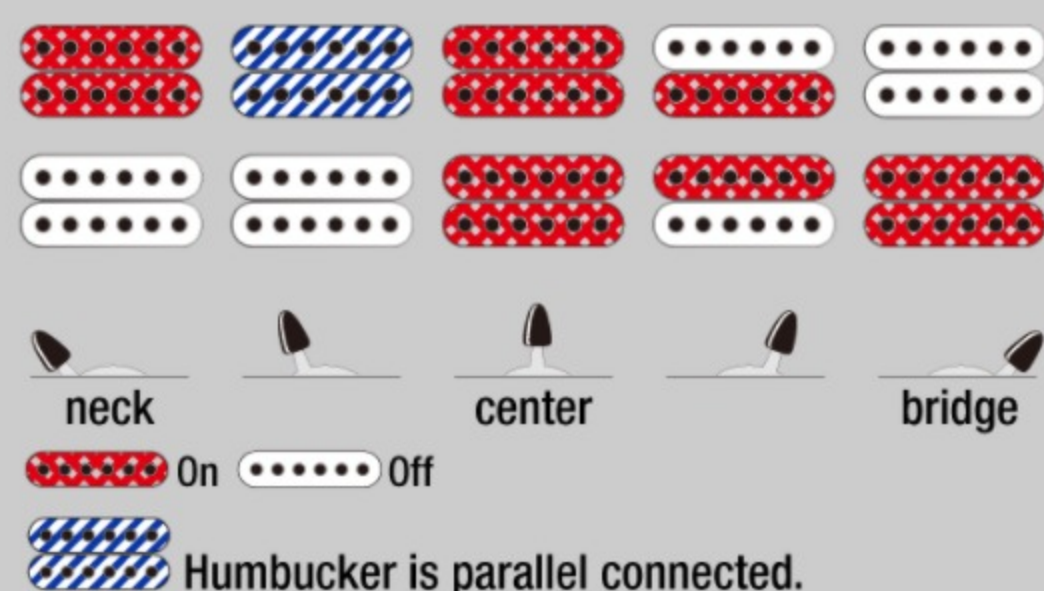

RGRT421

COLOR VARIATION :

WK : Weathered Black

SHARE :  

SPEC

SPECS

neck type	Wizard III / 5pc Maple/Walnut / Neck-through
top/back/body	Nyatoh wing body
fretboard	Jatoba fretboard / White dot inlay
fret	Jumbo frets
number of frets	24
bridge	F106 bridge
string space	10.5mm
neck pickup	Quantum (H) neck pickup (Passive/Ceramic)
bridge pickup	Quantum (H) bridge pickup (Passive/Ceramic)
factory tuning	1E,2B,3G,4D,5A,6E
strings	D'Addario® EXL110
string gauge	.010/.013/.017/.026/.036/.046
hardware color	Black

NECK DIMENSIONS

Scale :	648mm
a : Width	43mm at NUT
b : Width	58mm at 24F
c : Thickness	19mm at 1F
d : Thickness	21mm at 12F
Radius :	400mmR

DESCRIPTION +

SWITCHING SYSTEM

DESCRIPTION

+

CONTROLS

DESCRIPTION