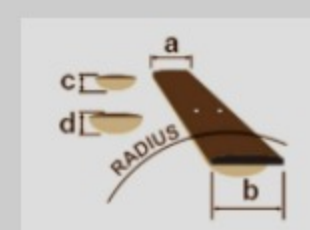

RGRT421

COLOR VARIATION :

WK : Weathered Black

SHARE :  

SPEC

SPECS

neck type	Wizard III / 5pc Maple/Walnut / Neck-through
top/back/body	Nyatoh wing body
fretboard	Jatoba fretboard / White dot inlay
fret	Jumbo frets
number of frets	24
bridge	F106 bridge
string space	10.5mm
neck pickup	Quantum (H) neck pickup (Passive/Ceramic)
bridge pickup	Quantum (H) bridge pickup (Passive/Ceramic)
factory tuning	1E,2B,3G,4D,5A,6E
strings	D'Addario® EXL110
string gauge	.010/.013/.017/.026/.036/.046
hardware color	Black

NECK DIMENSIONS

Scale :	648mm
a : Width	43mm at NUT
b : Width	58mm at 24F
c : Thickness	19mm at 1F
d : Thickness	21mm at 12F
Radius :	400mmR

DESCRIPTION +

SWITCHING SYSTEM

DESCRIPTION

+

CONTROLS

DESCRIPTION