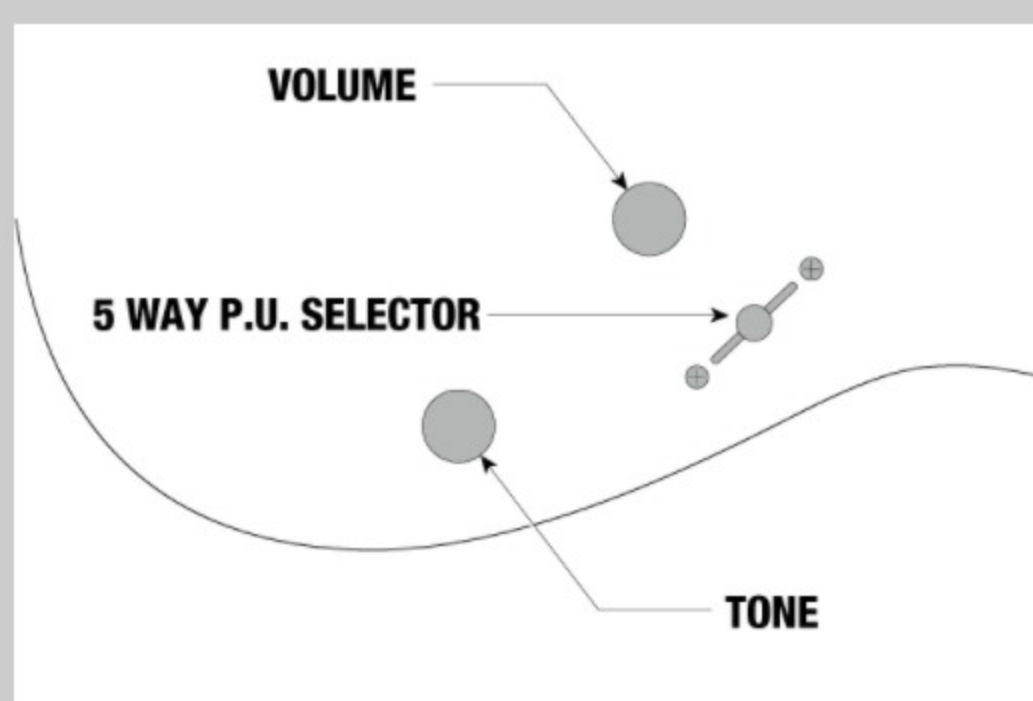

RGRT421

COLOR VARIATION :

WK : Weathered Black

SHARE :  

SPEC

SPECS

neck type	Wizard III / 5pc Maple/Walnut / Neck-through
top/back/body	Nyatoh wing body
fretboard	Jatoba fretboard / White dot inlay
fret	Jumbo frets
number of frets	24
bridge	F106 bridge
string space	10.5mm
neck pickup	Quantum (H) neck pickup (Passive/Ceramic)
bridge pickup	Quantum (H) bridge pickup (Passive/Ceramic)
factory tuning	1E,2B,3G,4D,5A,6E
strings	D'Addario® EXL110
string gauge	.010/.013/.017/.026/.036/.046
hardware color	Black

NECK DIMENSIONS

Scale :	648mm
a : Width	43mm at NUT
b : Width	58mm at 24F
c : Thickness	19mm at 1F
d : Thickness	21mm at 12F
Radius :	400mmR

DESCRIPTION +

SWITCHING SYSTEM

DESCRIPTION

+

CONTROLS

DESCRIPTION