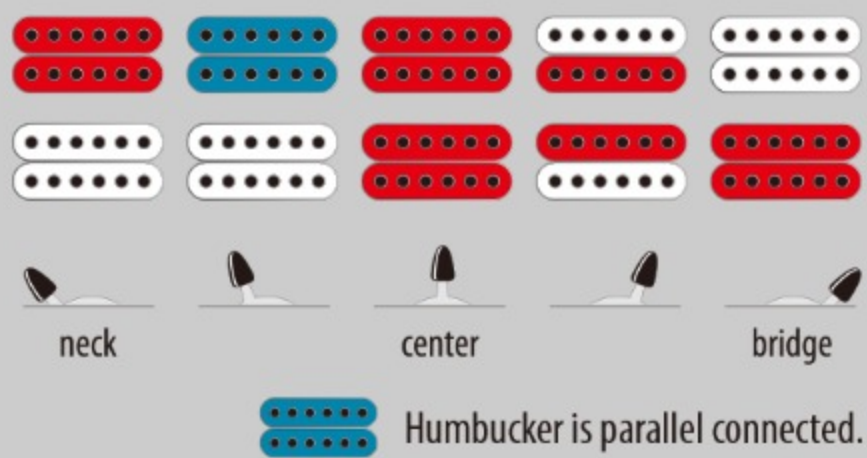

RGRT621DPB

BLF : Blue Lagoon Burst Flat

COLOR VARIATION :  

SHARE :  

SPEC

SPEC

neck type	Wizard III / 5pc Maple/Walnut / neck-through
top/back/body	Poplar Burl top / Nyatoh wing body
fretboard	Jatoba / Sharktooth inlay
fret	Jumbo frets
bridge	Fixed bridge
neck pickup	DiMarzio® Air Norton™ (H) neck pickup (Passive/Alnico)
bridge pickup	DiMarzio® The Tone Zone® (H) bridge pickup (Passive/Alnico)
hardware color	Black

NECK DIMENSIONS

Scale :	648mm/25.5"
a : Width	43mm at NUT
b : Width	58mm at 24F
c : Thickness	19mm at 1F
d : Thickness	21mm at 12F
Radius :	400mmR

SWITCHING SYSTEM

CONTROLS

OTHERS

Recommended Case M300C