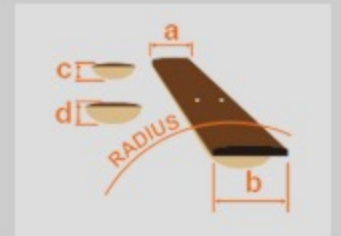

RGRT621DPB

BLF : Blue Lagoon Burst Flat

COLOR VARIATION :  

SHARE :  

SPEC

SPEC

neck type	Wizard III / 5pc Maple/Walnut / neck-through
top/back/body	Poplar Burl top / Nyatoh wing body
fretboard	Jatoba / Sharktooth inlay
fret	Jumbo frets
bridge	Fixed bridge
neck pickup	DiMarzio® Air Norton™ (H) neck pickup (Passive/Alnico)
bridge pickup	DiMarzio® The Tone Zone® (H) bridge pickup (Passive/Alnico)
hardware color	Black

NECK DIMENSIONS

Scale :	648mm/25.5"
a : Width	43mm at NUT
b : Width	58mm at 24F
c : Thickness	19mm at 1F
d : Thickness	21mm at 12F
Radius :	400mmR

SWITCHING SYSTEM

CONTROLS

OTHERS

Recommended Case M300C