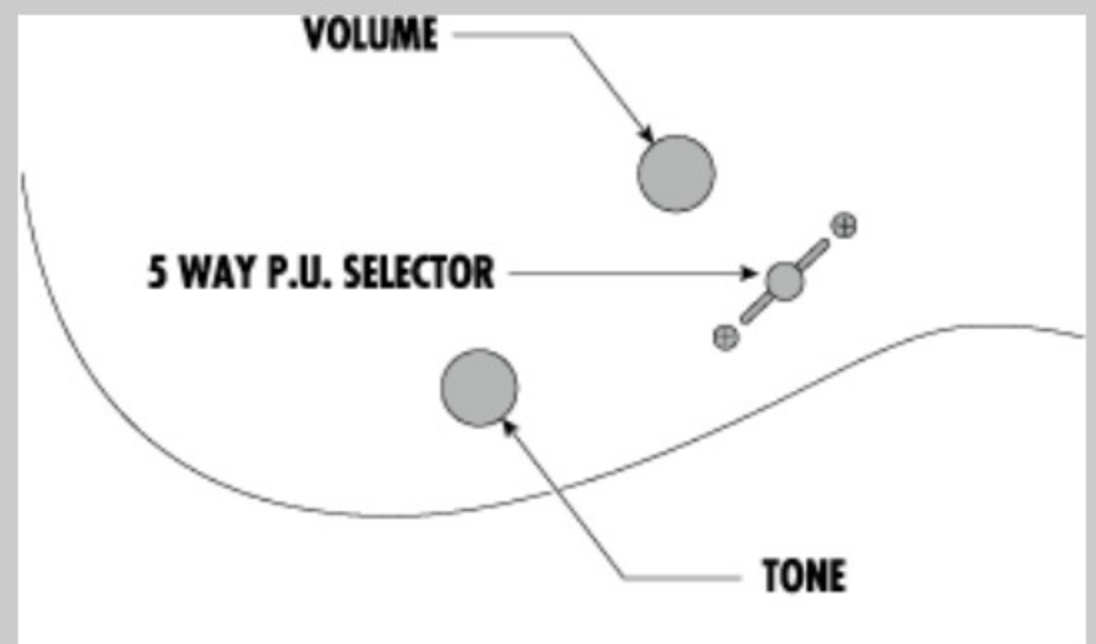

RGRT621DPB

BLF : Blue Lagoon Burst Flat

COLOR VARIATION :  

SHARE :  

SPEC

SPEC

neck type	Wizard III / 5pc Maple/Walnut / neck-through
top/back/body	Poplar Burl top / Nyatoh wing body
fretboard	Jatoba / Sharktooth inlay
fret	Jumbo frets
bridge	Fixed bridge
neck pickup	DiMarzio® Air Norton™ (H) neck pickup (Passive/Alnico)
bridge pickup	DiMarzio® The Tone Zone® (H) bridge pickup (Passive/Alnico)
hardware color	Black

NECK DIMENSIONS

Scale :	648mm/25.5"
a : Width	43mm at NUT
b : Width	58mm at 24F
c : Thickness	19mm at 1F
d : Thickness	21mm at 12F
Radius :	400mmR

SWITCHING SYSTEM

CONTROLS

OTHERS

Recommended Case M300C