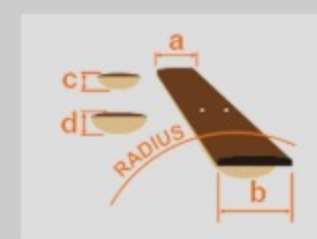

# RGRT621DPB

BLF : Blue Lagoon Burst Flat

COLOR VARIATION :

SHARE :  

### SPEC

neck type	Wizard III / 5pc Maple/Walnut / Neck-through
top/back/body	Poplar Burl top / Nyatoh wing body
fretboard	Jatoba fretboard / Sharktooth inlay
fret	Jumbo frets
number of frets	24
bridge	F106 bridge
string space	10.5mm
neck pickup	DiMarzio® Air Norton™ (H) neck pickup (Passive/Alnico)
bridge pickup	DiMarzio® The Tone Zone® (H) bridge pickup (Passive/Alnico)
factory tuning	1E,2B,3G,4D,5A,6E
strings	D'Addario® EXL110
string gauge	.010/.013/.017/.026/.036/.046
hardware color	Black

### NECK DIMENSIONS

Scale :	648mm/25.5"
a : Width	43mm at NUT
b : Width	58mm at 24F
c : Thickness	19mm at 1F
d : Thickness	21mm at 12F
Radius :	400mmR