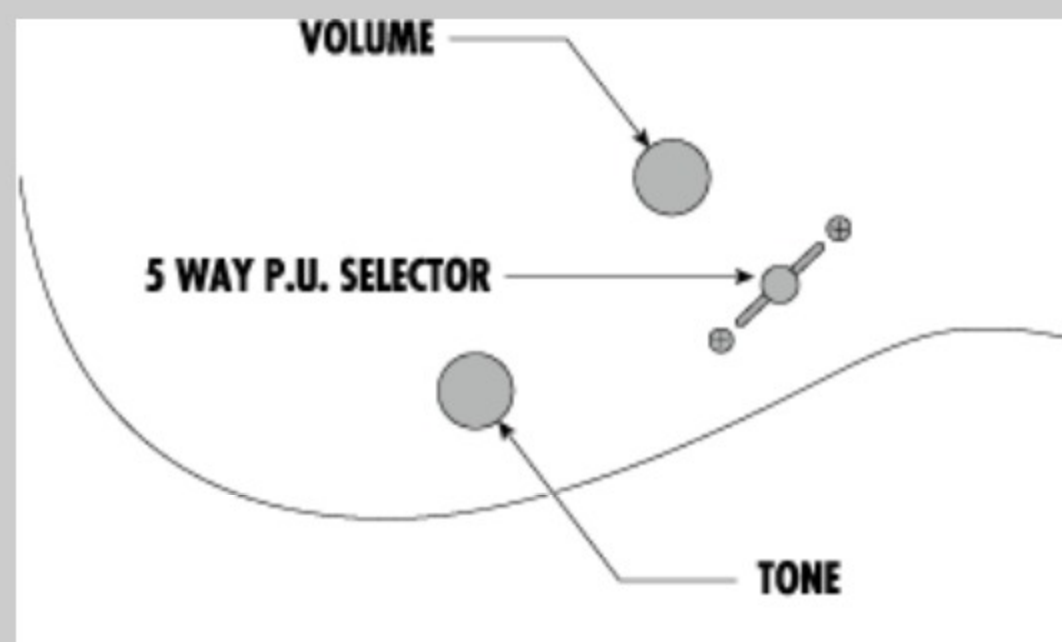

CONTROLS

OTHERS

Recommended Case M300C