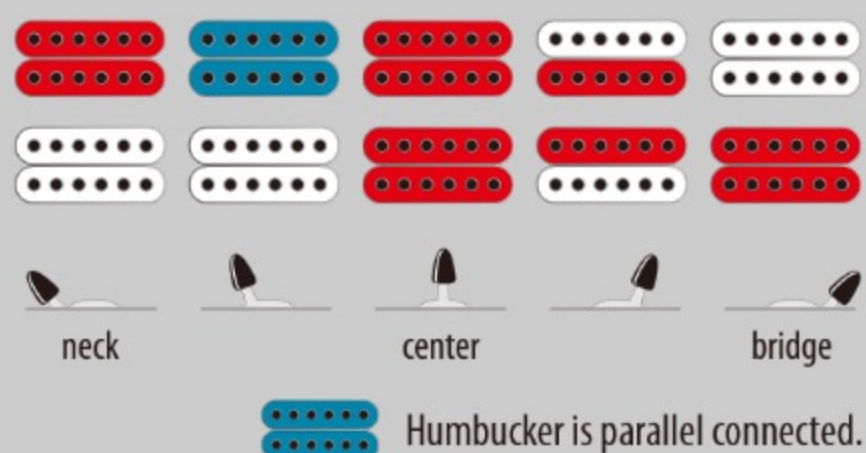

## SPEC

### SPEC

neck type	Wizard III / 5pc Maple/Walnut / Neck-through
top/back/body	Poplar Burl top / Nyatoh wing body
fretboard	Jatoba fretboard / Sharktooth inlay
fret	Jumbo frets
number of frets	24
bridge	F106 bridge
string space	10.5mm
neck pickup	DiMarzio® Air Norton™ (H) neck pickup (Passive/Alnico)
bridge pickup	DiMarzio® The Tone Zone® (H) bridge pickup (Passive/Alnico)
factory tuning	1E,2B,3G,4D,5A,6E
strings	D'Addario® EXL110
string gauge	.010/.013/.017/.026/.036/.046
hardware color	Black

### SWITCHING SYSTEM