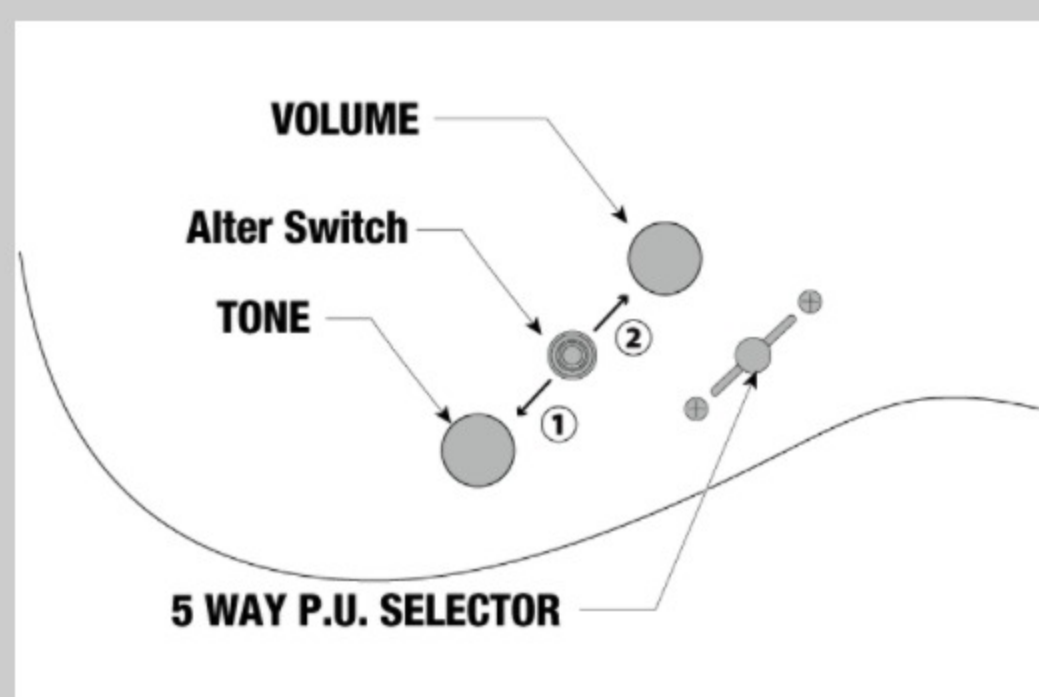

RGRTB621

COLOR VARIATION :

BKF : Black Flat

SHARE :

SPEC

SPECS

neck type	Nitro Wizard / 5pc Maple/Walnut / Neck-through
top/back/body	Nyatoh wing body
fretboard	Ebony fretboard
fret	Jumbo frets
number of frets	24
bridge	Mono-rail bridge
string space	10.8mm
neck pickup	DiMarzio® Fusion Edge (H) neck pickup (Passive/Ceramic)
bridge pickup	DiMarzio® Fusion Edge (H) bridge pickup (Passive/Ceramic)
factory tuning	1E,2B,3G,4D,5A,6E
strings	D'Addario® EXL110
string gauge	.010/.013/.017/.026/.036/.046
hardware color	Black

NECK DIMENSIONS

Scale :	648mm/25.5"
a : Width	43mm at NUT
b : Width	58mm at 24F
c : Thickness	19mm at 1F
d : Thickness	21mm at 12F
Radius :	400mmR

DESCRIPTION +

SWITCHING SYSTEM

DESCRIPTION

CONTROLS

DESCRIPTION

OTHER FEATURES

Recommended Case	M300C
Recommended Bag	IGB540-BK
Gotoh® MG-T locking machine heads	
dyna-MIX10 switching system w/Alter Switch	
Luminescent side dot inlay	