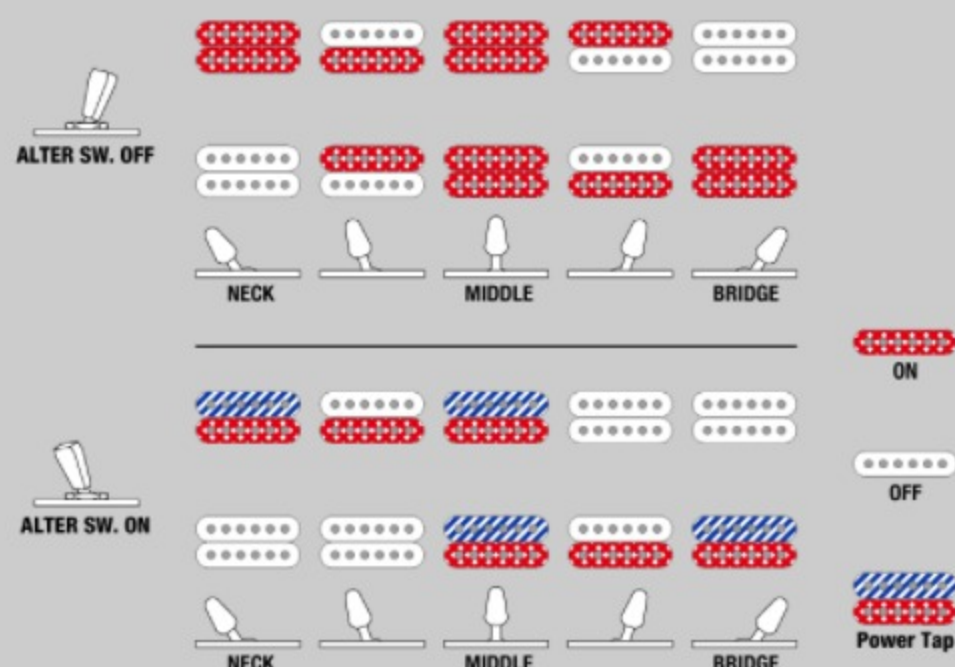

RGRTB621

COLOR VARIATION :

BKF : Black Flat

SHARE :

SPEC

SPECS

neck type	Nitro Wizard / 5pc Maple/Walnut / Neck-through
top/back/body	Nyatoh wing body
fretboard	Ebony fretboard
fret	Jumbo frets
number of frets	24
bridge	Mono-rail bridge
string space	10.8mm
neck pickup	DiMarzio® Fusion Edge (H) neck pickup (Passive/Ceramic)
bridge pickup	DiMarzio® Fusion Edge (H) bridge pickup (Passive/Ceramic)
factory tuning	1E,2B,3G,4D,5A,6E
strings	D'Addario® EXL110
string gauge	.010/.013/.017/.026/.036/.046
hardware color	Black

NECK DIMENSIONS

Scale :	648mm/25.5"
a : Width	43mm at NUT
b : Width	58mm at 24F
c : Thickness	19mm at 1F
d : Thickness	21mm at 12F
Radius :	400mmR

DESCRIPTION +

SWITCHING SYSTEM

DESCRIPTION

CONTROLS

DESCRIPTION

OTHER FEATURES

Recommended Case	M300C
Recommended Bag	IGB540-BK
Gotoh® MG-T locking machine heads	
dyna-MIX10 switching system w/Alter Switch	
Luminescent side dot inlay	