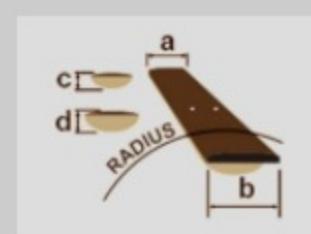

RGRTB621

COLOR VARIATION :

BKF : Black Flat

SHARE :

SPEC

SPECS

neck type	Nitro Wizard / 5pc Maple/Walnut / Neck-through
top/back/body	Nyatoh wing body
fretboard	Ebony fretboard
fret	Jumbo frets
number of frets	24
bridge	Mono-rail bridge
string space	10.8mm
neck pickup	DiMarzio® Fusion Edge (H) neck pickup (Passive/Ceramic)
bridge pickup	DiMarzio® Fusion Edge (H) bridge pickup (Passive/Ceramic)
factory tuning	1E,2B,3G,4D,5A,6E
strings	D'Addario® EXL110
string gauge	.010/.013/.017/.026/.036/.046
hardware color	Black

NECK DIMENSIONS

Scale :	648mm/25.5"
a : Width	43mm at NUT
b : Width	58mm at 24F
c : Thickness	19mm at 1F
d : Thickness	21mm at 12F
Radius :	400mmR

DESCRIPTION +

SWITCHING SYSTEM

DESCRIPTION

CONTROLS

DESCRIPTION

OTHER FEATURES

Recommended Case	M300C
Recommended Bag	IGB540-BK
Gotoh® MG-T locking machine heads	
dyna-MIX10 switching system w/Alter Switch	
Luminescent side dot inlay	