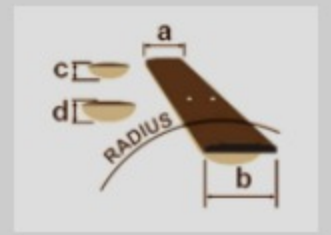

RGT1270PB *Premium*

COLOR VARIATION :

DTF : Deep Twilight Flat

SHARE :

SPEC

SPECS

neck type	Wizard III / 7pc Maple/Walnut / Neck-through
top/back/body	Poplar Burl (3mm) top / American Basswood body
fretboard	Ebony fretboard / Acrylic & Abalone block inlay
fret	Jumbo Stainless Steel frets / Premium fret edge treatment
number of frets	24
bridge	Edge bridge
string space	10.8mm
neck pickup	DiMarzio® Air Norton™ (H) neck pickup (Passive/Alnico)
middle pickup	DiMarzio® True Velvet™ (S) middle pickup (Passive/Alnico)
bridge pickup	DiMarzio® The Tone Zone® (H) bridge pickup (Passive/Alnico)
factory tuning	1E,2B,3G,4D,5A,6E
strings	D'Addario® EXL120
string gauge	.009/.011/.016/.024/.032/.042
hardware color	Cosmo black

NECK DIMENSIONS

Scale :	648mm/25.5"
a : Width	43mm at NUT
b : Width	58mm at 24F
c : Thickness	19mm at 1F
d : Thickness	21mm at 12F
Radius :	400mmR

DESCRIPTION +

SWITCHING SYSTEM

DESCRIPTION +

CONTROLS

DESCRIPTION +