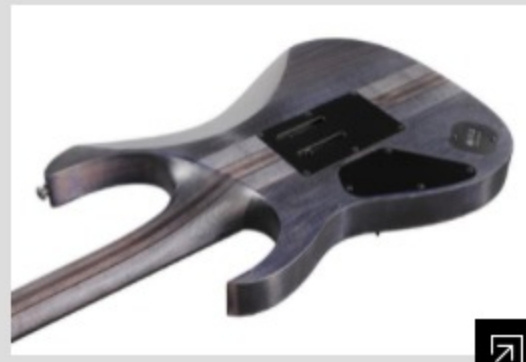

RGT1270PB *Premium*

COLOR VARIATION :

DTF : Deep Twilight Flat

SHARE :

SPEC

SPECS

neck type	Wizard III / 7pc Maple/Walnut / Neck-through
top/back/body	Poplar Burl (3mm) top / American Basswood body
fretboard	Ebony fretboard / Acrylic & Abalone block inlay
fret	Jumbo Stainless Steel frets / Premium fret edge treatment
number of frets	24
bridge	Edge bridge
string space	10.8mm
neck pickup	DiMarzio® Air Norton™ (H) neck pickup (Passive/Alnico)
middle pickup	DiMarzio® True Velvet™ (S) middle pickup (Passive/Alnico)
bridge pickup	DiMarzio® The Tone Zone® (H) bridge pickup (Passive/Alnico)
factory tuning	1E,2B,3G,4D,5A,6E
strings	D'Addario® EXL120
string gauge	.009/.011/.016/.024/.032/.042
hardware color	Cosmo black

NECK DIMENSIONS

Scale :	648mm/25.5"
a : Width	43mm at NUT
b : Width	58mm at 24F
c : Thickness	19mm at 1F
d : Thickness	21mm at 12F
Radius :	400mmR

DESCRIPTION +

SWITCHING SYSTEM

DESCRIPTION +

CONTROLS

DESCRIPTION +