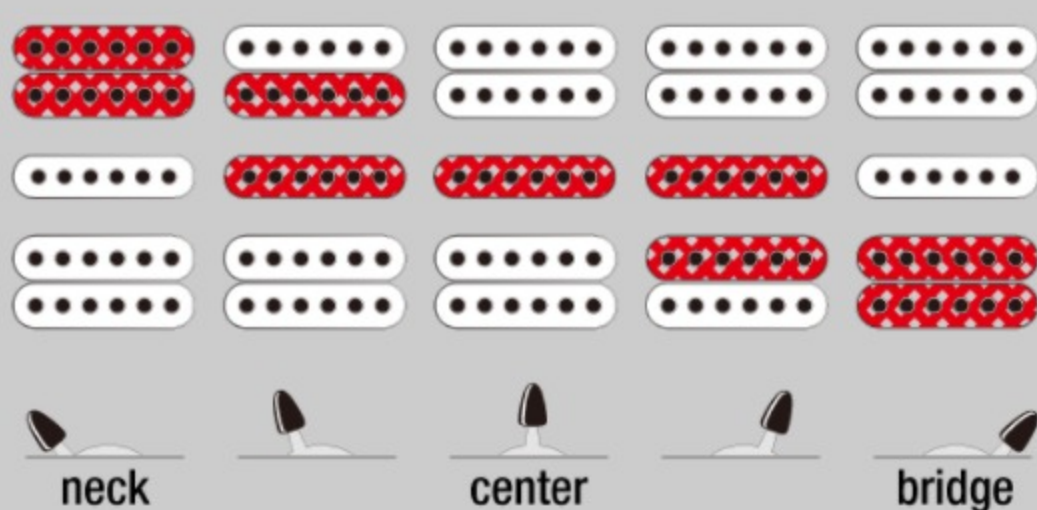

RGT1270PB *Premium*

COLOR VARIATION :

DTF : Deep Twilight Flat

SHARE :

SPEC

SPECS

neck type	Wizard III / 7pc Maple/Walnut / Neck-through
top/back/body	Poplar Burl (3mm) top / American Basswood body
fretboard	Ebony fretboard / Acrylic & Abalone block inlay
fret	Jumbo Stainless Steel frets / Premium fret edge treatment
number of frets	24
bridge	Edge bridge
string space	10.8mm
neck pickup	DiMarzio® Air Norton™ (H) neck pickup (Passive/Alnico)
middle pickup	DiMarzio® True Velvet™ (S) middle pickup (Passive/Alnico)
bridge pickup	DiMarzio® The Tone Zone® (H) bridge pickup (Passive/Alnico)
factory tuning	1E,2B,3G,4D,5A,6E
strings	D'Addario® EXL120
string gauge	.009/.011/.016/.024/.032/.042
hardware color	Cosmo black

NECK DIMENSIONS

Scale :	648mm/25.5"
a : Width	43mm at NUT
b : Width	58mm at 24F
c : Thickness	19mm at 1F
d : Thickness	21mm at 12F
Radius :	400mmR

DESCRIPTION +

SWITCHING SYSTEM

DESCRIPTION +

CONTROLS

DESCRIPTION +

OTHER FEATURES

Recommended Case MR500C