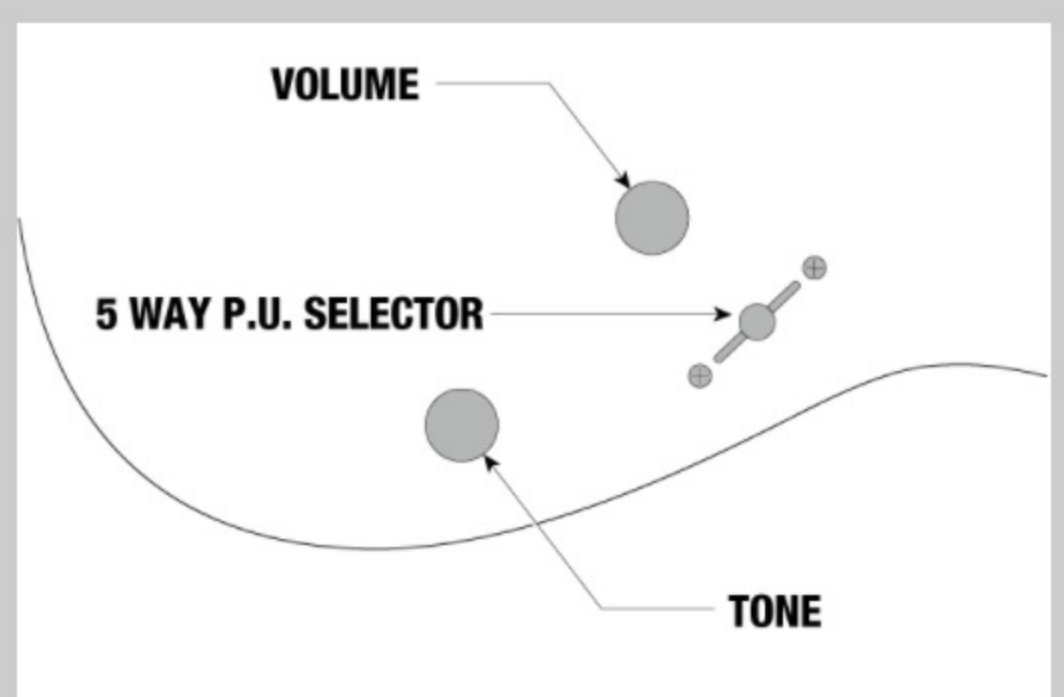

NECK DIMENSIONS

Scale :	648mm/25.5"
a : Width	43mm at NUT
b : Width	58mm at 24F
c : Thickness	19mm at 1F
d : Thickness	21mm at 12F
Radius :	400mmR

DESCRIPTION +

SWITCHING SYSTEM

DESCRIPTION +

CONTROLS

DESCRIPTION +