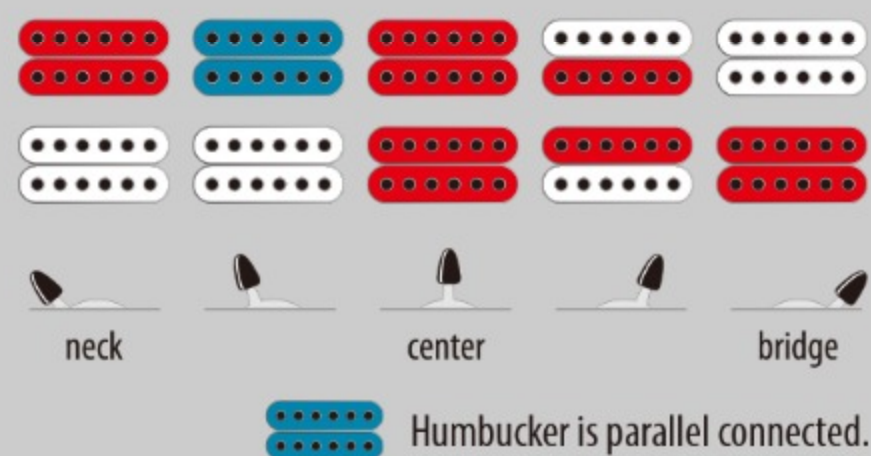

## SPEC

### SPEC

neck type	Wizard-7 11pc / 11pc Panga Panga/Maple/Walnut/Purpleheart neck
top/back/body	Poplar Burl/Walnut/Curly Maple/Panga Panga top / African Mahogany body
fretboard	Bound Panga Panga / Mother of Pearl off- set dot inlay
fret	Jumbo Stainless Steel frets / Premium fret edge treatment
bridge	Gibraltar Standard II-7 bridge
neck pickup	DiMarzio® PAF® 7 (H) neck pickup (Passive/Ceramic)
bridge pickup	DiMarzio® PAF® 7 (H) bridge pickup (Passive/Ceramic)
hardware color	Cosmo black

### SWITCHING SYSTEM