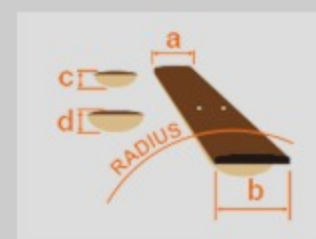

# S1027PBF *Premium*

CLB : Cerulean Blue Burst

COLOR VARIATION :

SHARE : [f](#) [t](#)

### SPEC

neck type	Wizard-7 11pc / 11pc Panga Panga/Maple/Walnut/Purpleheart neck
top/back/body	Poplar Burl/Walnut/Curly Maple/Panga Panga top / African Mahogany body
fretboard	Bound Panga Panga / Mother of Pearl off- set dot inlay
fret	Jumbo Stainless Steel frets / Premium fret edge treatment
bridge	Gibraltar Standard II-7 bridge
neck pickup	DiMarzio® PAF® 7 (H) neck pickup (Passive/Ceramic)
bridge pickup	DiMarzio® PAF® 7 (H) bridge pickup (Passive/Ceramic)
hardware color	Cosmo black

### NECK DIMENSIONS

Scale :	648mm/25.5"
a : Width	48mm at NUT
b : Width	68mm at 24F
c : Thickness	19mm at 1F
d : Thickness	21mm at 12F
Radius :	400mmR