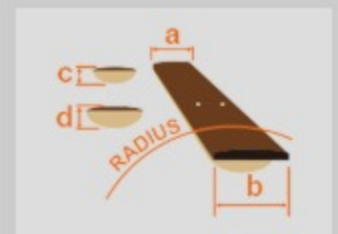

S1070PBZ *Premium*

CLB : Cerulean Blue Burst

COLOR VARIATION :

SHARE :  

SPEC

SPEC

neck type	Wizard 11pc / 11pc Panga Panga/Maple/Walnut/Purpleheart neck
top/back/body	Poplar Burl/Walnut/Curly Maple/Panga Panga top / African Mahogany body
fretboard	Bound Panga Panga / Mother of Pearl off-set dot inlay
fret	Jumbo Stainless Steel frets / Premium fret edge treatment
bridge	Edge-Zero II tremolo bridge w/ZPS3Fe
neck pickup	DiMarzio® Air Norton™ (H) neck pickup (Passive/Alnico)
middle pickup	DiMarzio® True Velvet™ (S) middle pickup (Passive/Alnico)
bridge pickup	DiMarzio® The Tone Zone® (H) bridge pickup (Passive/Alnico)
hardware color	Cosmo black

NECK DIMENSIONS

Scale :	648mm/25.5"
a : Width	43mm at NUT
b : Width	58mm at 24F
c : Thickness	18mm at 1F
d : Thickness	20mm at 12F
Radius :	400mmR

SWITCHING SYSTEM

CONTROLS

OTHERS

Included Case/Bag	PGPRGC
Recommended Bag	PGPRGC
Gotoh® MG-T locking machine heads	
Luminescent side dot inlay	