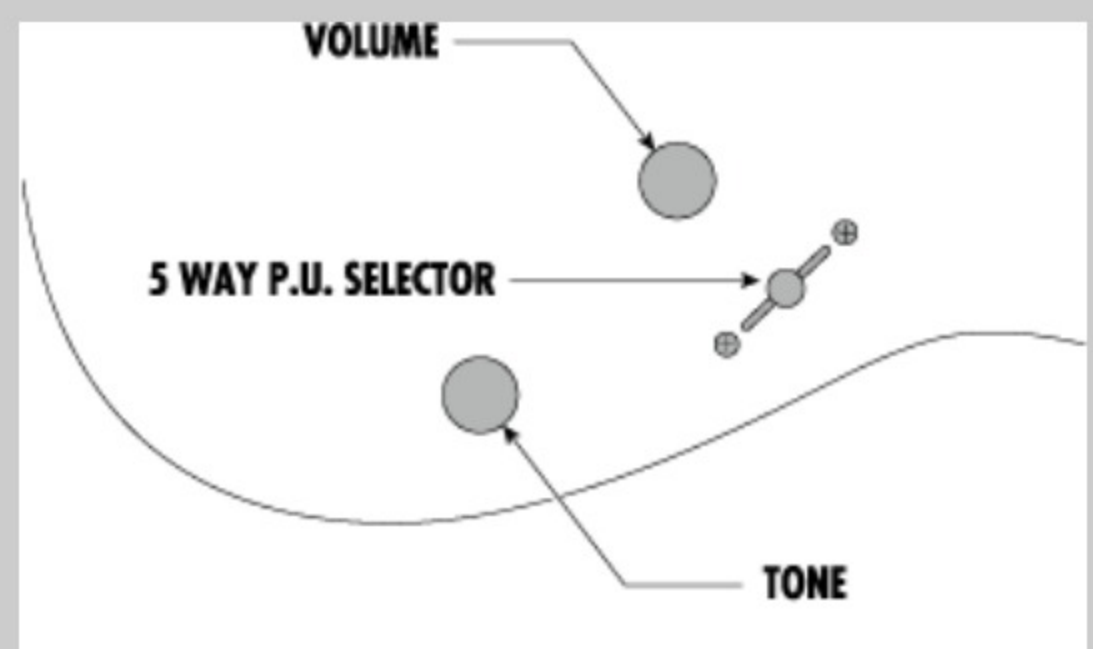

NECK DIMENSIONS

Scale :	648mm/25.5"
a : Width	43mm at NUT
b : Width	58mm at 24F
c : Thickness	18mm at 1F
d : Thickness	20mm at 12F
Radius :	400mmR

SWITCHING SYSTEM

CONTROLS

OTHERS

Included Case/Bag	PGPRGC
Recommended Bag	PGPRGC
Gotoh® MG-T locking machine heads	
Luminescent side dot inlay	