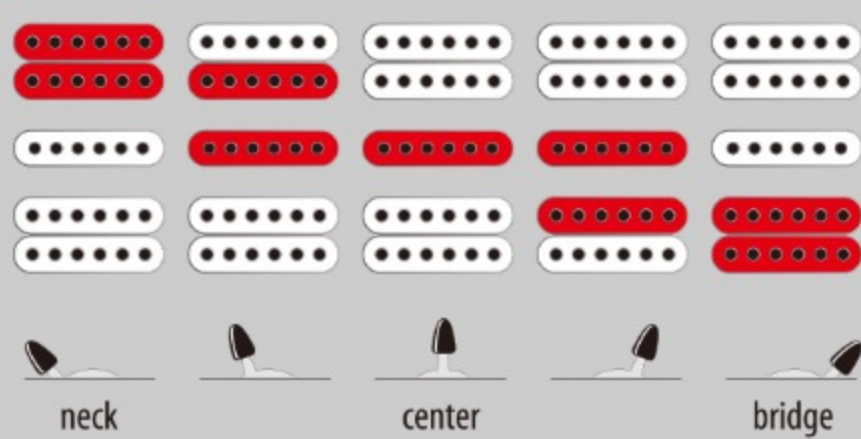

S1070PBZ *Premium*

CLB : Cerulean Blue Burst

COLOR VARIATION :

SHARE :  

SPEC

SPEC

neck type	Wizard 11pc / 11pc Panga Panga/Maple/Walnut/Purpleheart neck
top/back/body	Poplar Burl/Walnut/Curly Maple/Panga Panga top / African Mahogany body
fretboard	Bound Panga Panga / Mother of Pearl off-set dot inlay
fret	Jumbo Stainless Steel frets / Premium fret edge treatment
bridge	Edge-Zero II tremolo bridge w/ZPS3Fe
neck pickup	DiMarzio® Air Norton™ (H) neck pickup (Passive/Alnico)
middle pickup	DiMarzio® True Velvet™ (S) middle pickup (Passive/Alnico)
bridge pickup	DiMarzio® The Tone Zone® (H) bridge pickup (Passive/Alnico)
hardware color	Cosmo black

NECK DIMENSIONS

Scale :	648mm/25.5"
a : Width	43mm at NUT
b : Width	58mm at 24F
c : Thickness	18mm at 1F
d : Thickness	20mm at 12F
Radius :	400mmR

SWITCHING SYSTEM

CONTROLS

OTHERS

Included Case/Bag	PGPRGC
Recommended Bag	PGPRGC
Gotoh® MG-T locking machine heads	
Luminescent side dot inlay	