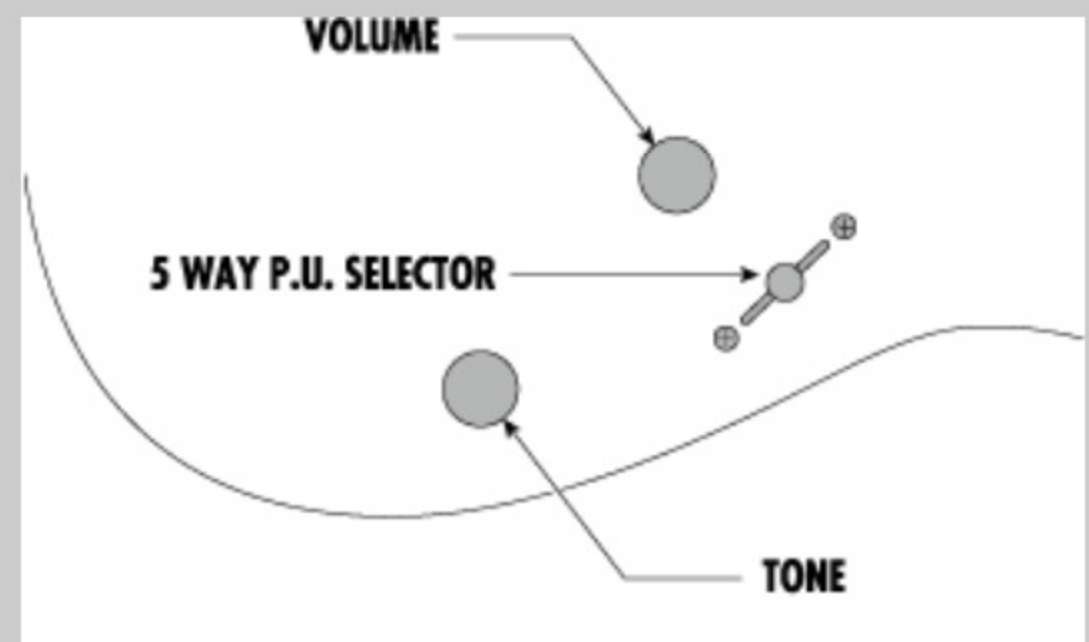

NECK DIMENSIONS

Scale :	648mm/25.5"
a : Width	43mm at NUT
b : Width	58mm at 24F
c : Thickness	18mm at 1F
d : Thickness	20mm at 12F
Radius :	400mmR

SWITCHING SYSTEM

CONTROLS

OTHERS

Recommended Case	M300C
Gotoh® MG-T locking machine heads	
Luminescent side dot inlay	
Gig bag included	