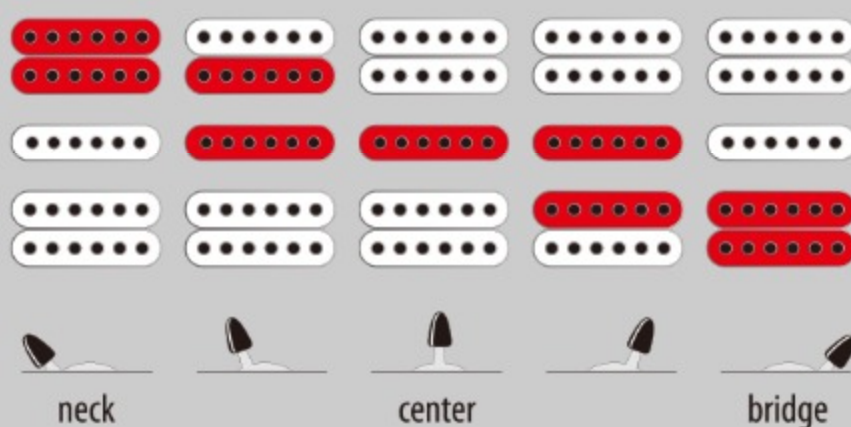

S1070PBZ *Premium*

CLB : Cerulean Blue Burst

COLOR VARIATION :

SHARE :  

SPEC

SPEC

neck type	Wizard / 11pc Panga Panga/Maple/Walnut/Purpleheart neck
top/back/body	Poplar Burl/Walnut/Curlly Maple/Panga Panga (16.5mm) top / African Mahogany body
fretboard	Bound Panga Panga fretboard / Mother of Pearl off-set dot inlay
fret	Jumbo Stainless Steel frets / Premium fret edge treatment
number of frets	24
bridge	Edge-Zero II tremolo bridge w/ZPS3Fe
string space	10.8mm
neck pickup	DiMarzio® Air Norton™ (H) neck pickup (Passive/Alnico)
middle pickup	DiMarzio® True Velvet™ (S) middle pickup (Passive/Alnico)
bridge pickup	DiMarzio® The Tone Zone® (H) bridge pickup (Passive/Alnico)
factory tuning	1E,2B,3G,4D,5A,6E
strings	D'Addario® NYXL0942
string gauge	.009/.011/.016/.024/.032/.042
hardware color	Cosmo black

NECK DIMENSIONS

Scale :	648mm/25.5"
a : Width	43mm at NUT
b : Width	58mm at 24F
c : Thickness	18mm at 1F
d : Thickness	20mm at 12F
Radius :	400mmR

SWITCHING SYSTEM

CONTROLS

OTHERS

Recommended Case	M300C
Gotoh® MG-T locking machine heads	
Luminescent side dot inlay	
Gig bag included	