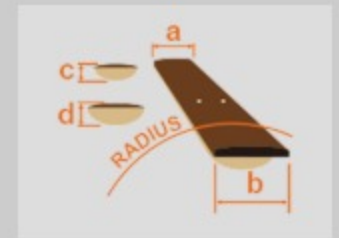

S1070PBZ *Premium*

CLB : Cerulean Blue Burst

COLOR VARIATION :

SHARE :  

SPEC

SPEC

neck type	Wizard / 11pc Panga Panga/Maple/Walnut/Purpleheart neck
top/back/body	Poplar Burl/Walnut/Curlly Maple/Panga Panga (16.5mm) top / African Mahogany body
fretboard	Bound Panga Panga fretboard / Mother of Pearl off-set dot inlay
fret	Jumbo Stainless Steel frets / Premium fret edge treatment
number of frets	24
bridge	Edge-Zero II tremolo bridge w/ZPS3Fe
string space	10.8mm
neck pickup	DiMarzio® Air Norton™ (H) neck pickup (Passive/Alnico)
middle pickup	DiMarzio® True Velvet™ (S) middle pickup (Passive/Alnico)
bridge pickup	DiMarzio® The Tone Zone® (H) bridge pickup (Passive/Alnico)
factory tuning	1E,2B,3G,4D,5A,6E
strings	D'Addario® NYXL0942
string gauge	.009/.011/.016/.024/.032/.042
hardware color	Cosmo black

NECK DIMENSIONS

Scale :	648mm/25.5"
a : Width	43mm at NUT
b : Width	58mm at 24F
c : Thickness	18mm at 1F
d : Thickness	20mm at 12F
Radius :	400mmR

SWITCHING SYSTEM

CONTROLS

OTHERS

Recommended Case	M300C
Gotoh® MG-T locking machine heads	
Luminescent side dot inlay	
Gig bag included	