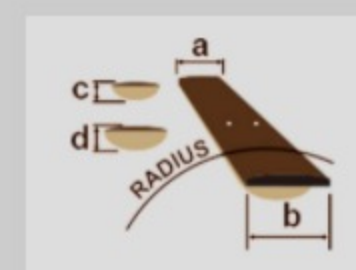

# S520

COLOR VARIATION :

WK : Weathered Black

SHARE :  

### SPECS

neck type	Wizard III / Maple neck
top/back/body	Meranti body
fretboard	Rosewood fretboard / Off-set white dot inlay
fret	Jumbo frets
number of frets	24
bridge	Edge-Zero II bridge
string space	10.8mm
neck pickup	Quantum (H) neck pickup (Passive/Ceramic)
bridge pickup	Quantum (H) bridge pickup (Passive/Ceramic)
factory tuning	1E,2B,3G,4D,5A,6E
strings	D'Addario® EXL120
string gauge	.009/.011/.016/.024/.032/.042
nut	Locking nut
hardware color	Cosmo black

### NECK DIMENSIONS

Scale :	648mm
a : Width	43mm at NUT
b : Width	58mm at 24F
c : Thickness	19mm at 1F
d : Thickness	21mm at 12F
Radius :	400mmR

DESCRIPTION +