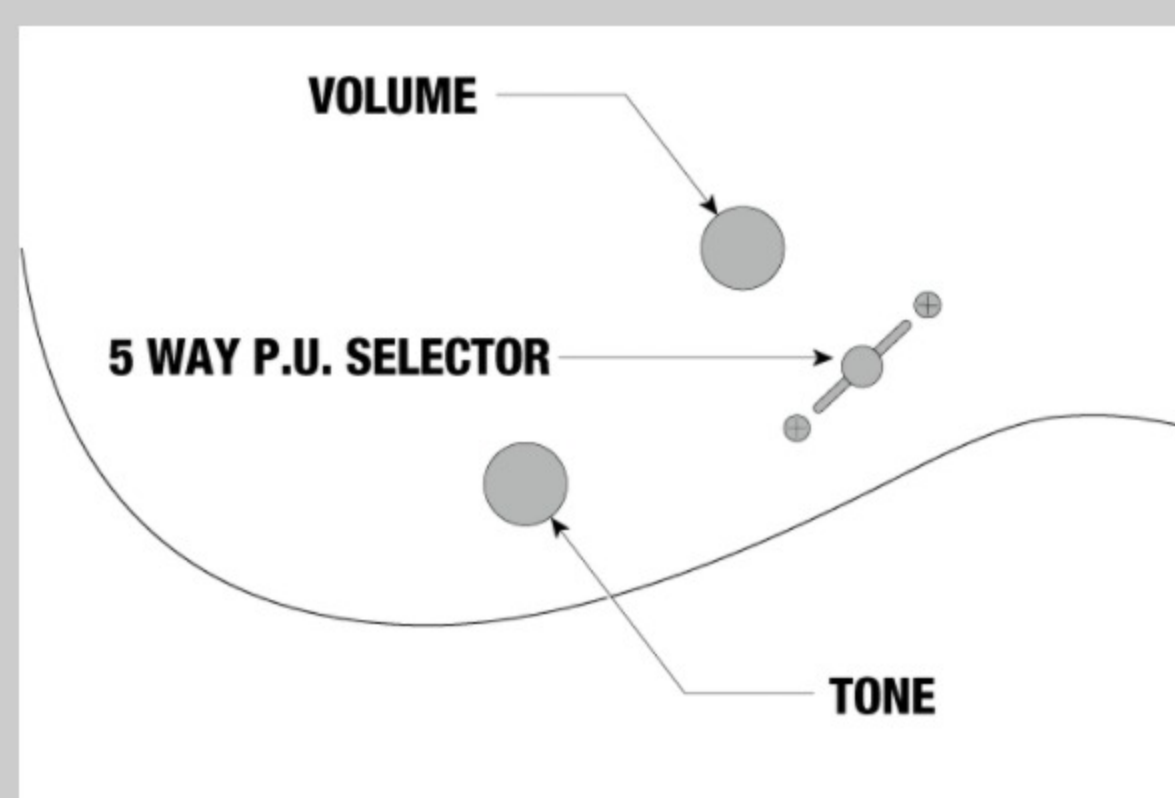

### NECK DIMENSIONS

Scale :	648mm
a : Width	43mm at NUT
b : Width	58mm at 24F
c : Thickness	19mm at 1F
d : Thickness	21mm at 12F
Radius :	400mmR

DESCRIPTION +

### SWITCHING SYSTEM

DESCRIPTION

+

### CONTROLS

DESCRIPTION

+