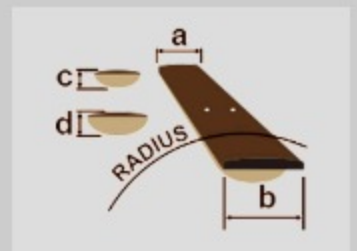

# S520

COLOR VARIATION :

WK : Weathered Black

SHARE :  

### SPECS

neck type	Wizard III / Maple neck
top/back/body	Meranti body
fretboard	Rosewood fretboard / Off-set white dot inlay
fret	Jumbo frets
number of frets	24
bridge	Edge-Zero II bridge
string space	10.8mm
neck pickup	Quantum (H) neck pickup (Passive/Ceramic)
bridge pickup	Quantum (H) bridge pickup (Passive/Ceramic)
factory tuning	1E,2B,3G,4D,5A,6E
strings	D'Addario® EXL120
string gauge	.009/.011/.016/.024/.032/.042
nut	Locking nut
hardware color	Cosmo Black

### NECK DIMENSIONS

Scale :	648mm/25.5"
a : Width	43mm at NUT
b : Width	58mm at 24F
c : Thickness	19mm at 1F
d : Thickness	21mm at 12F
Radius :	400mmR

DESCRIPTION +