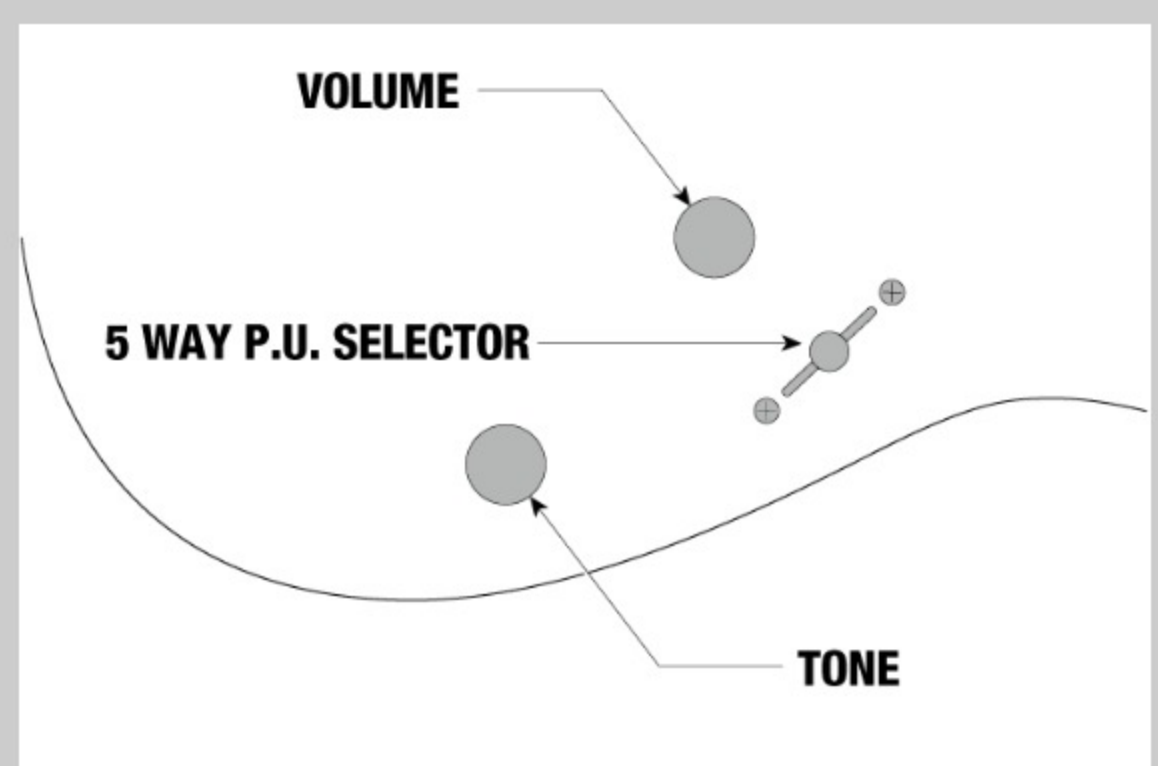

### NECK DIMENSIONS

Scale :	648mm/25.5"
a : Width	43mm at NUT
b : Width	58mm at 24F
c : Thickness	19mm at 1F
d : Thickness	21mm at 12F
Radius :	400mmR

DESCRIPTION +

### SWITCHING SYSTEM

DESCRIPTION

+

### CONTROLS

DESCRIPTION

+