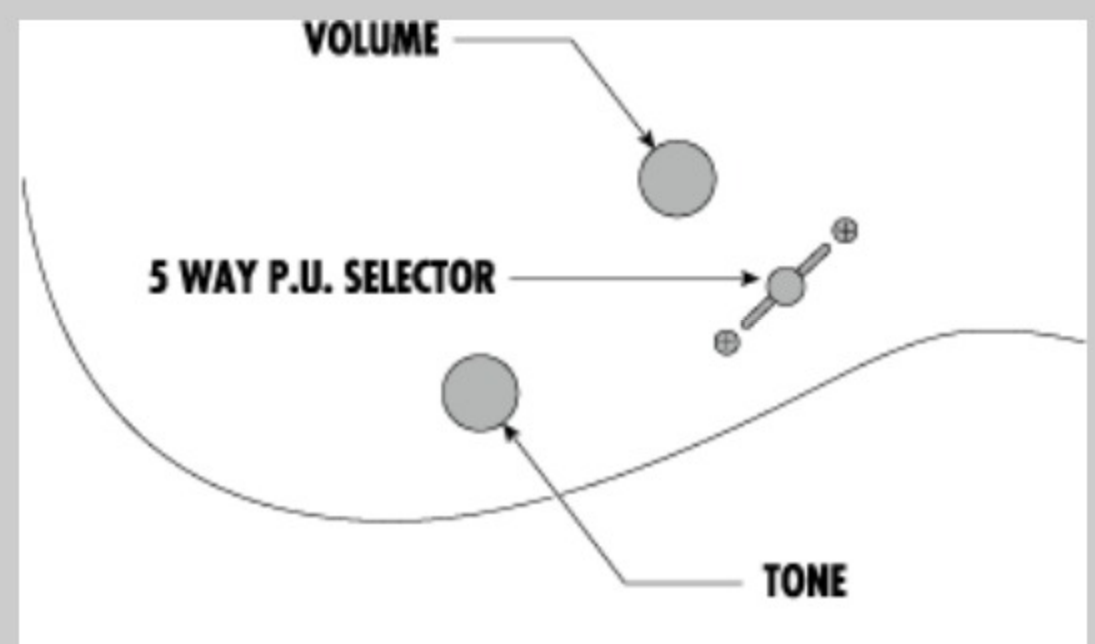

S521

OFM : Ocean Fade Metallic

COLOR VARIATION :  

SHARE :  

SPEC

SPEC

neck type	Wizard III / Maple neck
top/back/body	Meranti body
fretboard	Jatoba / Off-set white dot inlay
fret	Jumbo frets
bridge	Fixed bridge
neck pickup	Quantum (H) neck pickup (Passive/Ceramic)
bridge pickup	Quantum (H) bridge pickup (Passive/Ceramic)
hardware color	Cosmo black

NECK DIMENSIONS

Scale :	648mm/25.5"
a : Width	43mm at NUT
b : Width	58mm at 24F
c : Thickness	19mm at 1F
d : Thickness	21mm at 12F
Radius :	400mmR

SWITCHING SYSTEM

CONTROLS

OTHERS

Recommended Case W250C