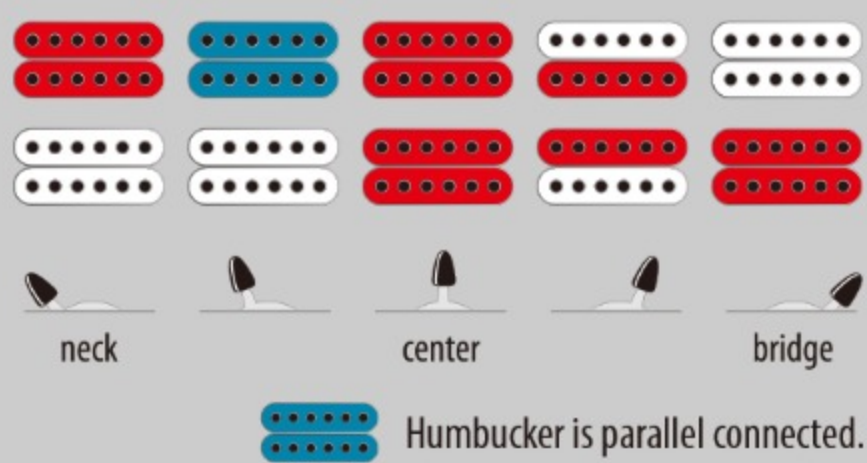

S521

OFM : Ocean Fade Metallic

COLOR VARIATION :  

SHARE :  

SPEC

SPEC

neck type	Wizard III / Maple neck
top/back/body	Meranti body
fretboard	Jatoba / Off-set white dot inlay
fret	Jumbo frets
bridge	Fixed bridge
neck pickup	Quantum (H) neck pickup (Passive/Ceramic)
bridge pickup	Quantum (H) bridge pickup (Passive/Ceramic)
hardware color	Cosmo black

NECK DIMENSIONS

Scale :	648mm/25.5"
a : Width	43mm at NUT
b : Width	58mm at 24F
c : Thickness	19mm at 1F
d : Thickness	21mm at 12F
Radius :	400mmR

SWITCHING SYSTEM

CONTROLS

OTHERS

Recommended Case W250C