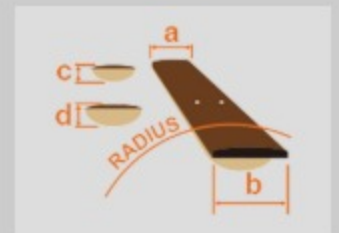

S521

OFM : Ocean Fade Metallic

COLOR VARIATION :  

SHARE :  

SPEC

SPEC

neck type	Wizard III / Maple neck
top/back/body	Meranti body
fretboard	Jatoba / Off-set white dot inlay
fret	Jumbo frets
bridge	Fixed bridge
neck pickup	Quantum (H) neck pickup (Passive/Ceramic)
bridge pickup	Quantum (H) bridge pickup (Passive/Ceramic)
hardware color	Cosmo black

NECK DIMENSIONS

Scale :	648mm/25.5"
a : Width	43mm at NUT
b : Width	58mm at 24F
c : Thickness	19mm at 1F
d : Thickness	21mm at 12F
Radius :	400mmR

SWITCHING SYSTEM

CONTROLS

OTHERS

Recommended Case W250C