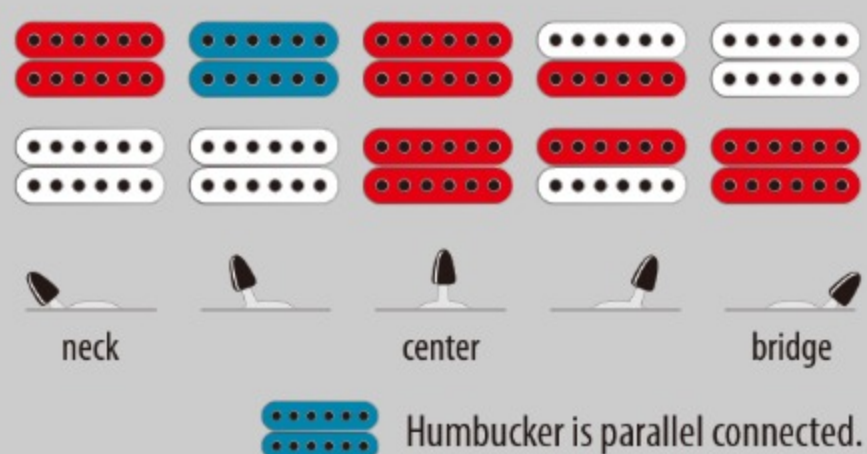

## SPEC

### SPEC

neck type	Wizard III / Maple neck
top/back/body	Meranti body
fretboard	Jatoba fretboard / Off-set white dot inlay
fret	Jumbo frets
number of frets	24
bridge	F106 bridge
string space	10.5mm
neck pickup	Quantum (H) neck pickup (Passive/Ceramic)
bridge pickup	Quantum (H) bridge pickup (Passive/Ceramic)
factory tuning	1E,2B,3G,4D,5A,6E
strings	D'Addario® EXL110
string gauge	.010/.013/.017/.026/.036/.046
hardware color	Cosmo black

### SWITCHING SYSTEM