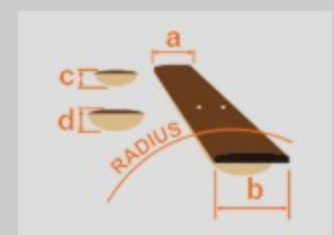

### SPEC

neck type	Wizard III / Maple neck
top/back/body	Meranti body
fretboard	Jatoba fretboard / Off-set white dot inlay
fret	Jumbo frets
number of frets	24
bridge	F106 bridge
string space	10.5mm
neck pickup	Quantum (H) neck pickup (Passive/Ceramic)
bridge pickup	Quantum (H) bridge pickup (Passive/Ceramic)
factory tuning	1E,2B,3G,4D,5A,6E
strings	D'Addario® EXL110
string gauge	.010/.013/.017/.026/.036/.046
hardware color	Cosmo black

### NECK DIMENSIONS

Scale :	648mm/25.5"
a : Width	43mm at NUT
b : Width	58mm at 24F
c : Thickness	19mm at 1F
d : Thickness	21mm at 12F
Radius :	400mmR