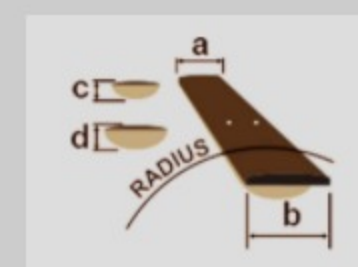

# S521

COLOR VARIATION :

BBS : Blackberry Sunburst

SHARE :

### SPECS

neck type	Wizard III / Maple neck
top/back/body	Meranti body
fretboard	Rosewood fretboard / Off-set white dot inlay
fret	Jumbo frets
number of frets	24
bridge	F106 bridge
string space	10.5mm
neck pickup	Quantum (H) neck pickup (Passive/Ceramic)
bridge pickup	Quantum (H) bridge pickup (Passive/Ceramic)
factory tuning	1E,2B,3G,4D,5A,6E
strings	D'Addario® EXL110
string gauge	.010/.013/.017/.026/.036/.046
nut	Plastic nut
hardware color	Cosmo black

### NECK DIMENSIONS

Scale :	648mm
a : Width	43mm at NUT
b : Width	58mm at 24F
c : Thickness	19mm at 1F
d : Thickness	21mm at 12F
Radius :	400mmR

DESCRIPTION