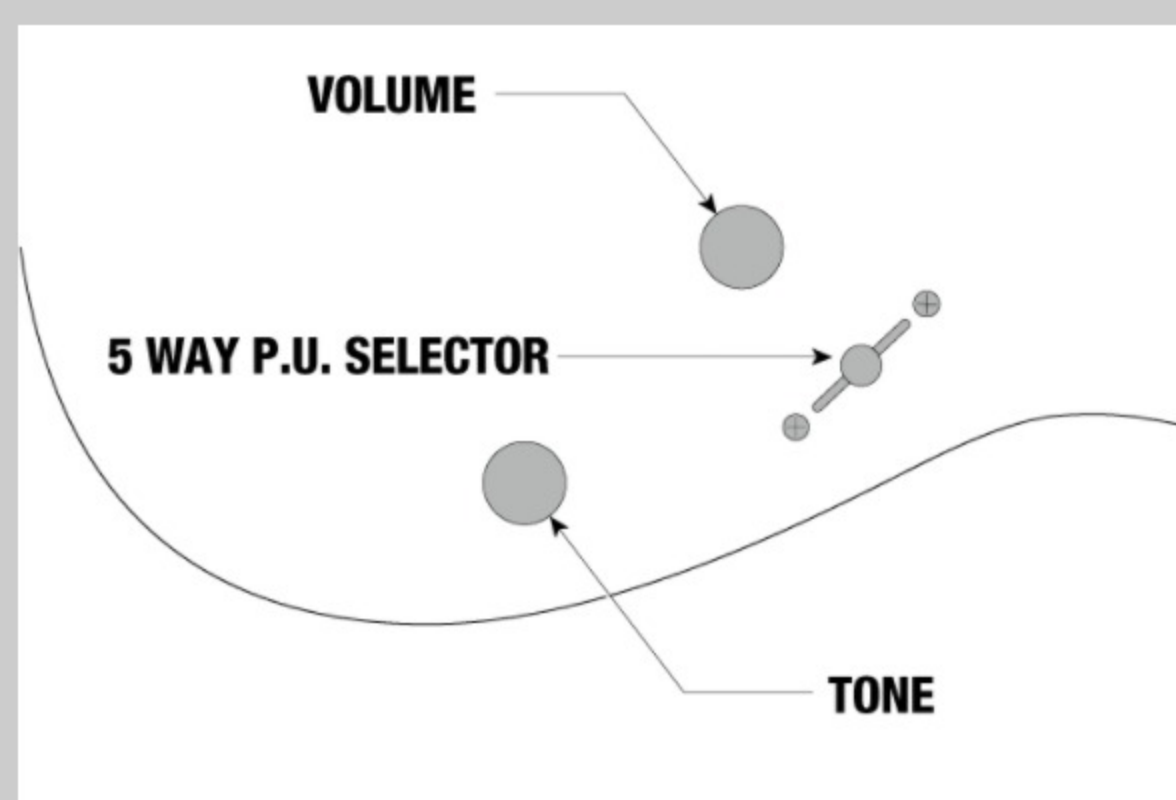

### NECK DIMENSIONS

Scale :	648mm
a : Width	43mm at NUT
b : Width	58mm at 24F
c : Thickness	19mm at 1F
d : Thickness	21mm at 12F
Radius :	400mmR

DESCRIPTION

### SWITCHING SYSTEM

DESCRIPTION

### CONTROLS

DESCRIPTION