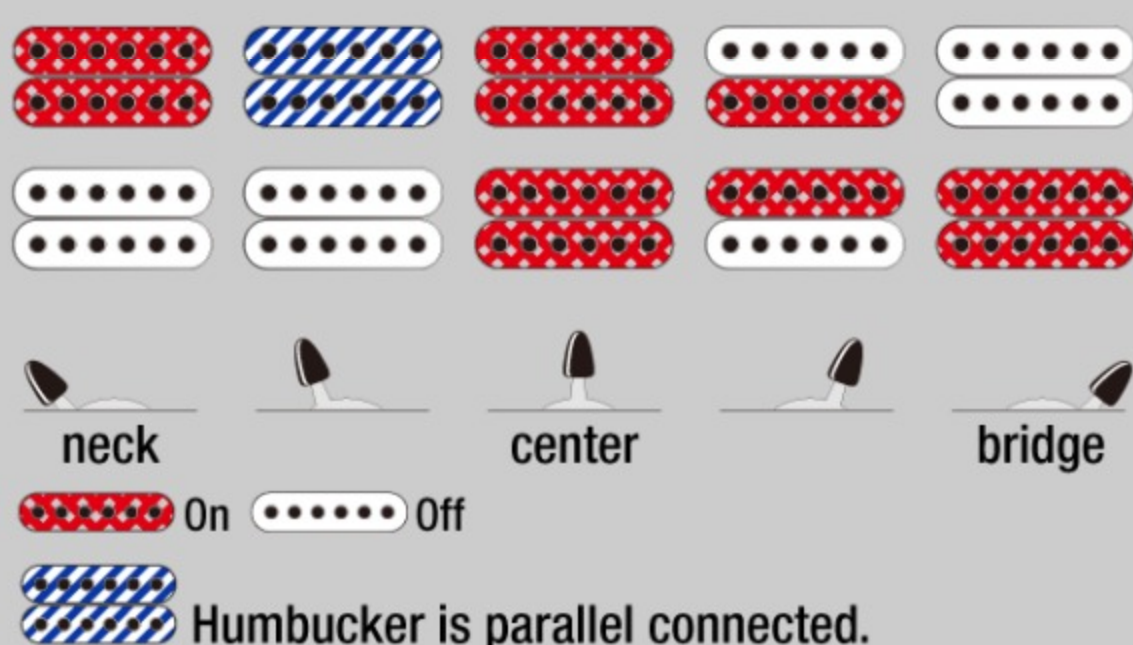

S521

COLOR VARIATION :

BBS : Blackberry Sunburst

SHARE :  

SPEC

SPECS

neck type	Wizard III / Maple neck
top/back/body	Meranti body
fretboard	Rosewood fretboard / Off-set white dot inlay
fret	Jumbo frets
number of frets	24
bridge	F106 bridge
string space	10.5mm
neck pickup	Quantum (H) neck pickup (Passive/Ceramic)
bridge pickup	Quantum (H) bridge pickup (Passive/Ceramic)
factory tuning	1E,2B,3G,4D,5A,6E
strings	D'Addario® EXL110
string gauge	.010/.013/.017/.026/.036/.046
hardware color	Cosmo Black

NECK DIMENSIONS

Scale :	648mm/25.5"
a : Width	43mm at NUT
b : Width	58mm at 24F
c : Thickness	19mm at 1F
d : Thickness	21mm at 12F
Radius :	400mmR

DESCRIPTION +

SWITCHING SYSTEM

DESCRIPTION

+

CONTROLS

DESCRIPTION