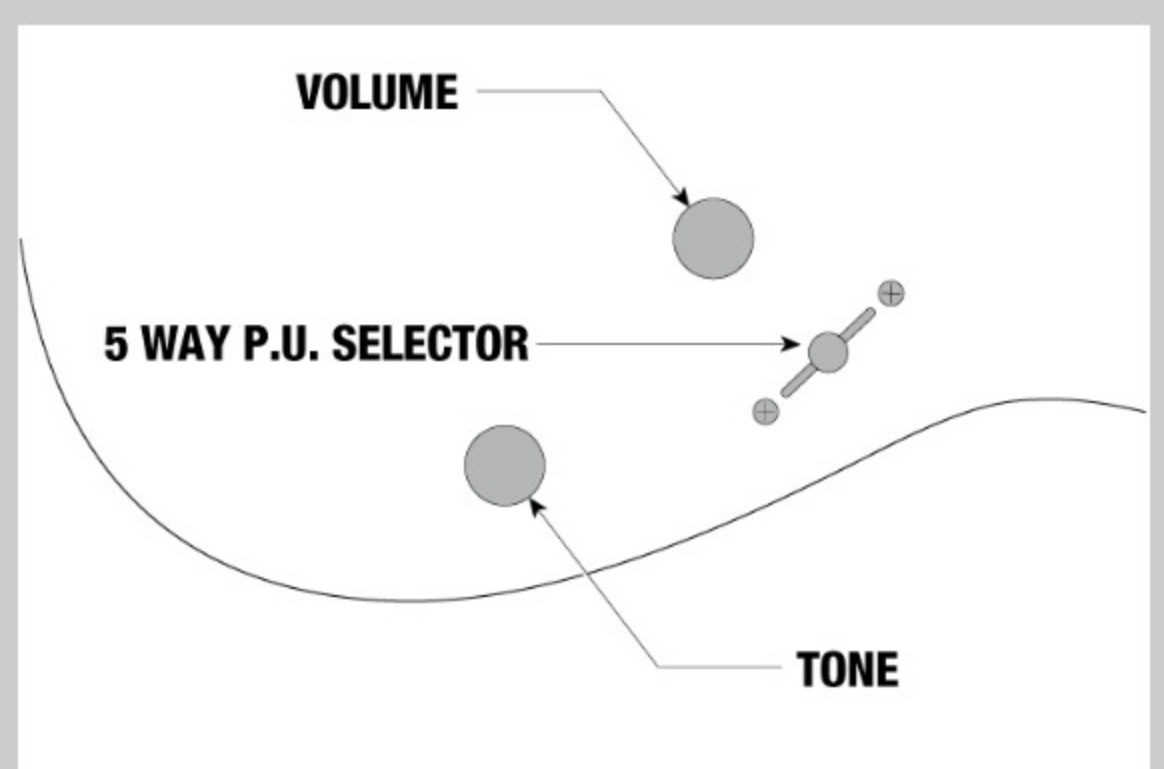

S521

COLOR VARIATION :

BBS : Blackberry Sunburst

SHARE :  

SPEC

SPECS

neck type	Wizard III / Maple neck
top/back/body	Meranti body
fretboard	Rosewood fretboard / Off-set white dot inlay
fret	Jumbo frets
number of frets	24
bridge	F106 bridge
string space	10.5mm
neck pickup	Quantum (H) neck pickup (Passive/Ceramic)
bridge pickup	Quantum (H) bridge pickup (Passive/Ceramic)
factory tuning	1E,2B,3G,4D,5A,6E
strings	D'Addario® EXL110
string gauge	.010/.013/.017/.026/.036/.046
hardware color	Cosmo Black

NECK DIMENSIONS

Scale :	648mm/25.5"
a : Width	43mm at NUT
b : Width	58mm at 24F
c : Thickness	19mm at 1F
d : Thickness	21mm at 12F
Radius :	400mmR

DESCRIPTION +

SWITCHING SYSTEM

DESCRIPTION

+

CONTROLS

DESCRIPTION