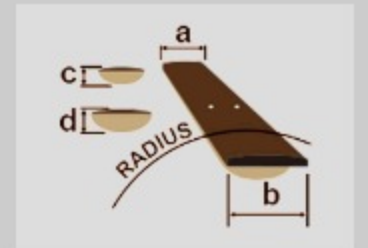

S521

COLOR VARIATION :

BBS : Blackberry Sunburst

SHARE :  

SPEC

SPECS

neck type	Wizard III / Maple neck
top/back/body	Meranti body
fretboard	Rosewood fretboard / Off-set white dot inlay
fret	Jumbo frets
number of frets	24
bridge	F106 bridge
string space	10.5mm
neck pickup	Quantum (H) neck pickup (Passive/Ceramic)
bridge pickup	Quantum (H) bridge pickup (Passive/Ceramic)
factory tuning	1E,2B,3G,4D,5A,6E
strings	D'Addario® EXL110
string gauge	.010/.013/.017/.026/.036/.046
hardware color	Cosmo Black

NECK DIMENSIONS

Scale :	648mm/25.5"
a : Width	43mm at NUT
b : Width	58mm at 24F
c : Thickness	19mm at 1F
d : Thickness	21mm at 12F
Radius :	400mmR

DESCRIPTION +

SWITCHING SYSTEM

DESCRIPTION

+

CONTROLS

DESCRIPTION