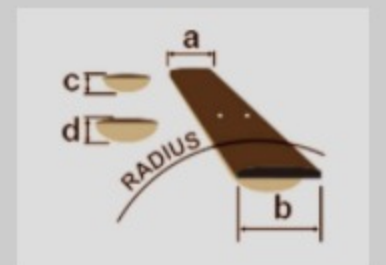

S561

COLOR VARIATION :

SFM : Sea Foam Green Matte

SHARE :

SPEC

SPECS

neck type	Wizard III / Maple neck
top/back/body	Meranti body
fretboard	Rosewood fretboard / Off-set white dot inlay
fret	Jumbo frets
number of frets	24
bridge	F106 bridge
string space	10.5mm
neck pickup	Quantum (S) neck pickup (Passive/Alnico)
middle pickup	Quantum (S) middle pickup (Passive/Alnico)
bridge pickup	Quantum (H) bridge pickup (Passive/Ceramic)
factory tuning	1E,2B,3G,4D,5A,6E
strings	D'Addario® EXL110
string gauge	.010/.013/.017/.026/.036/.046
nut	Plastic nut
hardware color	Black

NECK DIMENSIONS

Scale :	648mm
a : Width	43mm at NUT
b : Width	58mm at 24F
c : Thickness	19mm at 1F
d : Thickness	21mm at 12F
Radius :	400mmR

DESCRIPTION +

SWITCHING SYSTEM

DESCRIPTION

+

CONTROLS

DESCRIPTION