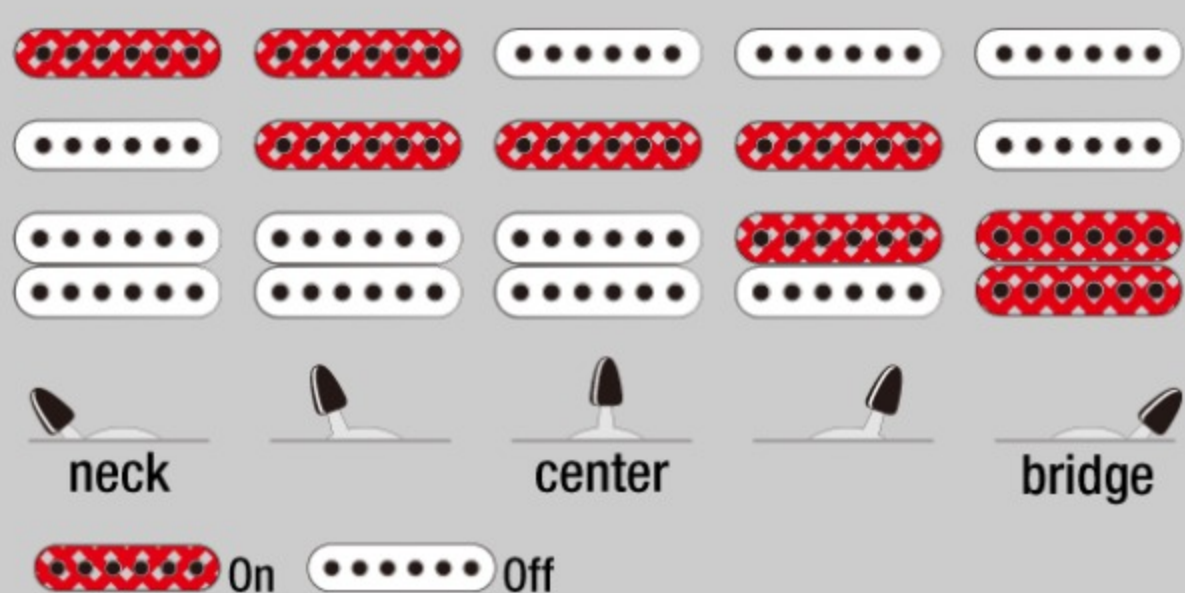

S561

COLOR VARIATION :

SFM : Sea Foam Green Matte

SHARE :

SPEC

SPECS

neck type	Wizard III / Maple neck
top/back/body	Meranti body
fretboard	Rosewood fretboard / Off-set white dot inlay
fret	Jumbo frets
number of frets	24
bridge	F106 bridge
string space	10.5mm
neck pickup	Quantum (S) neck pickup (Passive/Alnico)
middle pickup	Quantum (S) middle pickup (Passive/Alnico)
bridge pickup	Quantum (H) bridge pickup (Passive/Ceramic)
factory tuning	1E,2B,3G,4D,5A,6E
strings	D'Addario® EXL110
string gauge	.010/.013/.017/.026/.036/.046
nut	Plastic nut
hardware color	Black

NECK DIMENSIONS

Scale :	648mm
a : Width	43mm at NUT
b : Width	58mm at 24F
c : Thickness	19mm at 1F
d : Thickness	21mm at 12F
Radius :	400mmR

DESCRIPTION +

SWITCHING SYSTEM

DESCRIPTION

+

CONTROLS

DESCRIPTION