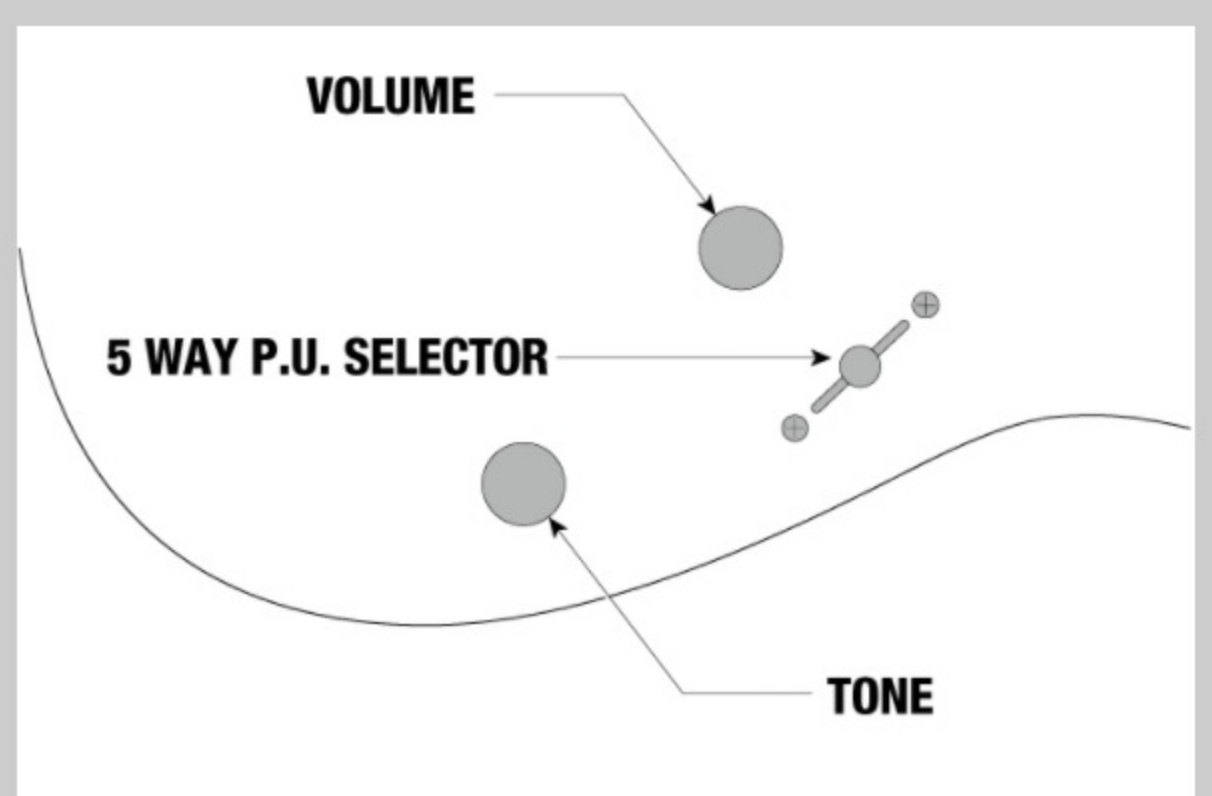

S561

COLOR VARIATION :

SFM : Sea Foam Green Matte

SHARE :

SPEC

SPECS

neck type	Wizard III / Maple neck
top/back/body	Meranti body
fretboard	Rosewood fretboard / Off-set white dot inlay
fret	Jumbo frets
number of frets	24
bridge	F106 bridge
string space	10.5mm
neck pickup	Quantum (S) neck pickup (Passive/Alnico)
middle pickup	Quantum (S) middle pickup (Passive/Alnico)
bridge pickup	Quantum (H) bridge pickup (Passive/Ceramic)
factory tuning	1E,2B,3G,4D,5A,6E
strings	D'Addario® EXL110
string gauge	.010/.013/.017/.026/.036/.046
nut	Plastic nut
hardware color	Black

NECK DIMENSIONS

Scale :	648mm
a : Width	43mm at NUT
b : Width	58mm at 24F
c : Thickness	19mm at 1F
d : Thickness	21mm at 12F
Radius :	400mmR

DESCRIPTION +

SWITCHING SYSTEM

DESCRIPTION

+

CONTROLS

DESCRIPTION