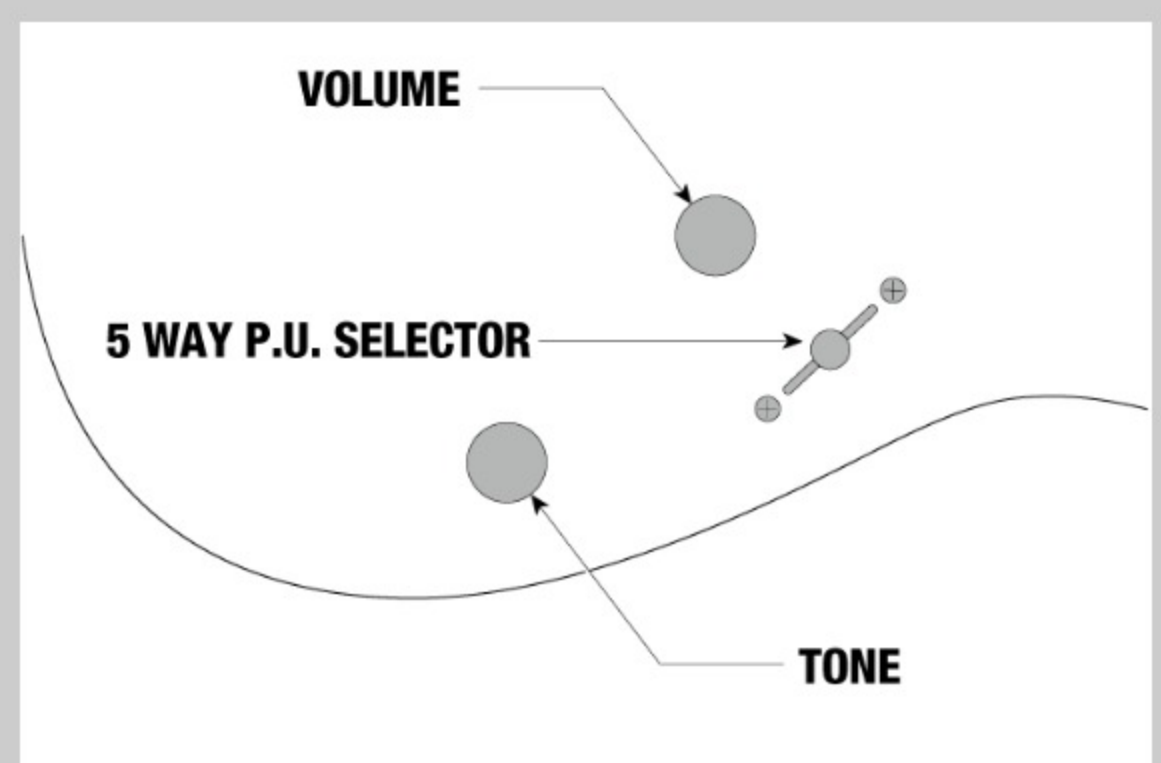

S561

COLOR VARIATION :

SFM : Sea Foam Green Matte

SHARE :  

SPEC

SPECS

neck type	Wizard III / Maple neck
top/back/body	Meranti body
fretboard	Rosewood fretboard / Off-set white dot inlay
fret	Jumbo frets
number of frets	24
bridge	F106 bridge
string space	10.5mm
neck pickup	Quantum (S) neck pickup (Passive/Alnico)
middle pickup	Quantum (S) middle pickup (Passive/Alnico)
bridge pickup	Quantum (H) bridge pickup (Passive/Ceramic)
factory tuning	1E,2B,3G,4D,5A,6E
strings	D'Addario® EXL110
string gauge	.010/.013/.017/.026/.036/.046
hardware color	Black

NECK DIMENSIONS

Scale :	648mm/25.5"
a : Width	43mm at NUT
b : Width	58mm at 24F
c : Thickness	19mm at 1F
d : Thickness	21mm at 12F
Radius :	400mmR

DESCRIPTION +

SWITCHING SYSTEM

DESCRIPTION

+

CONTROLS

DESCRIPTION