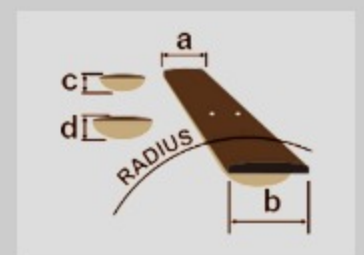

S561

COLOR VARIATION :

SFM : Sea Foam Green Matte

SHARE :  

SPEC

SPECS

neck type	Wizard III / Maple neck
top/back/body	Meranti body
fretboard	Rosewood fretboard / Off-set white dot inlay
fret	Jumbo frets
number of frets	24
bridge	F106 bridge
string space	10.5mm
neck pickup	Quantum (S) neck pickup (Passive/Alnico)
middle pickup	Quantum (S) middle pickup (Passive/Alnico)
bridge pickup	Quantum (H) bridge pickup (Passive/Ceramic)
factory tuning	1E,2B,3G,4D,5A,6E
strings	D'Addario® EXL110
string gauge	.010/.013/.017/.026/.036/.046
hardware color	Black

NECK DIMENSIONS

Scale :	648mm/25.5"
a : Width	43mm at NUT
b : Width	58mm at 24F
c : Thickness	19mm at 1F
d : Thickness	21mm at 12F
Radius :	400mmR

DESCRIPTION +

SWITCHING SYSTEM

DESCRIPTION

+

CONTROLS

DESCRIPTION