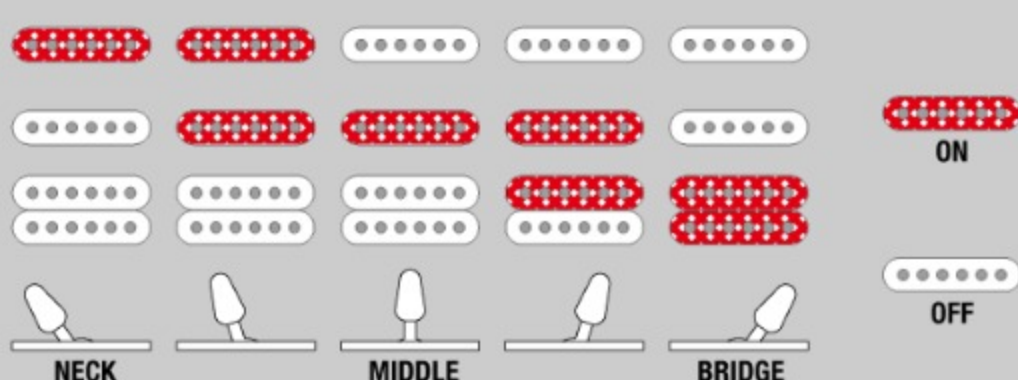

S561

COLOR VARIATION :

SFM : Sea Foam Green Matte

SHARE :  

SPEC

SPECS

neck type	Wizard III / Maple neck
top/back/body	Meranti body
fretboard	Rosewood fretboard / Off-set white dot inlay
fret	Jumbo frets
number of frets	24
bridge	F106 bridge
string space	10.5mm
neck pickup	Quantum (S) neck pickup (Passive/Alnico)
middle pickup	Quantum (S) middle pickup (Passive/Alnico)
bridge pickup	Quantum (H) bridge pickup (Passive/Ceramic)
factory tuning	1E,2B,3G,4D,5A,6E
strings	D'Addario® EXL110
string gauge	.010/.013/.017/.026/.036/.046
hardware color	Black

NECK DIMENSIONS

Scale :	648mm/25.5"
a : Width	43mm at NUT
b : Width	58mm at 24F
c : Thickness	19mm at 1F
d : Thickness	21mm at 12F
Radius :	400mmR

DESCRIPTION +

SWITCHING SYSTEM

DESCRIPTION

+

CONTROLS

DESCRIPTION