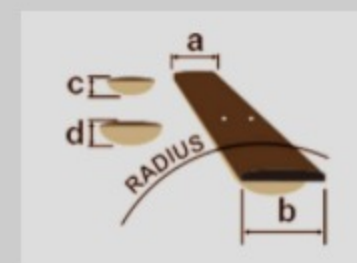

### SPECS

neck type	Wizard III / Maple neck
top/back/body	Ash body
fretboard	Rosewood fretboard / Off-set white dot inlay
fret	Jumbo frets
number of frets	24
bridge	Edge-Zero II bridge
string space	10.8mm
neck pickup	Quantum (H) neck pickup (Passive/Ceramic)
middle pickup	Quantum (S) middle pickup (Passive/Alnico)
bridge pickup	Quantum (H) bridge pickup (Passive/Ceramic)
factory tuning	1E,2B,3G,4D,5A,6E
strings	D'Addario® EXL120
string gauge	.009/.011/.016/.024/.032/.042
nut	Locking nut
hardware color	Cosmo black

### NECK DIMENSIONS

Scale :	648mm
a : Width	43mm at NUT
b : Width	58mm at 24F
c : Thickness	19mm at 1F
d : Thickness	21mm at 12F
Radius :	400mmR

DESCRIPTION +