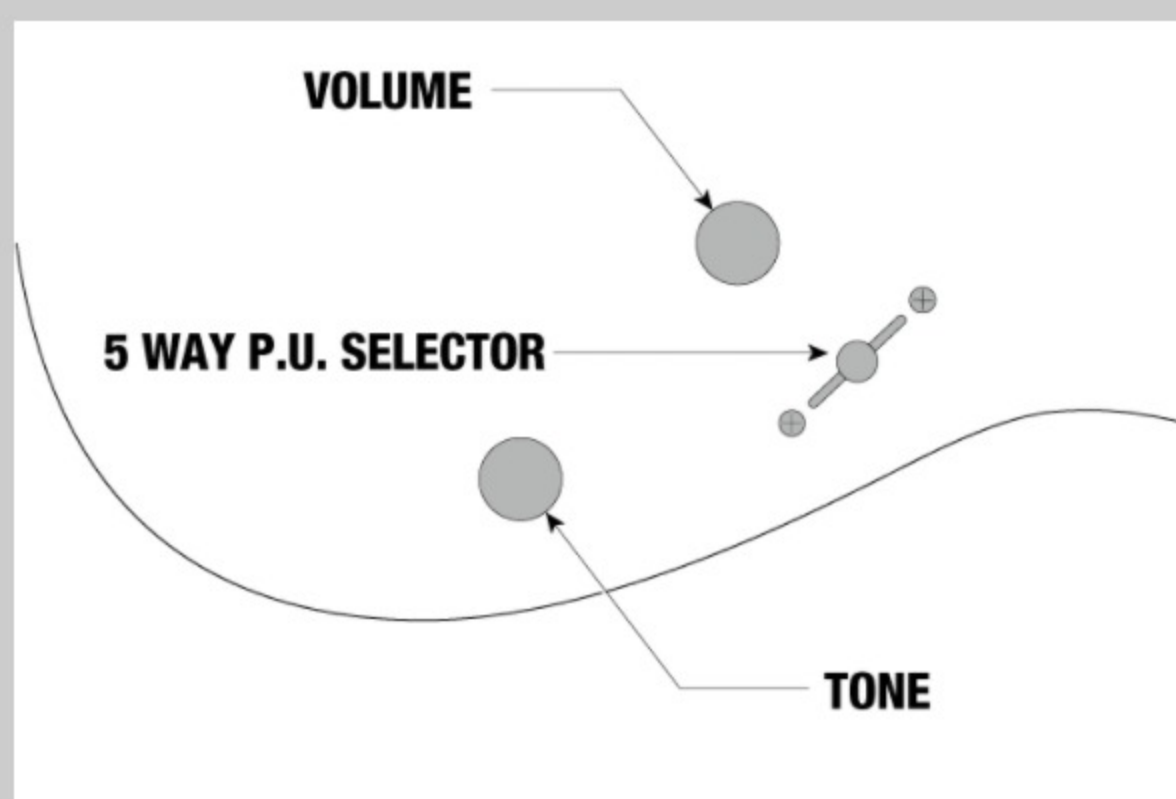

### NECK DIMENSIONS

Scale :	648mm
a : Width	43mm at NUT
b : Width	58mm at 24F
c : Thickness	19mm at 1F
d : Thickness	21mm at 12F
Radius :	400mmR

DESCRIPTION +

### SWITCHING SYSTEM

DESCRIPTION

+

### CONTROLS

DESCRIPTION

+