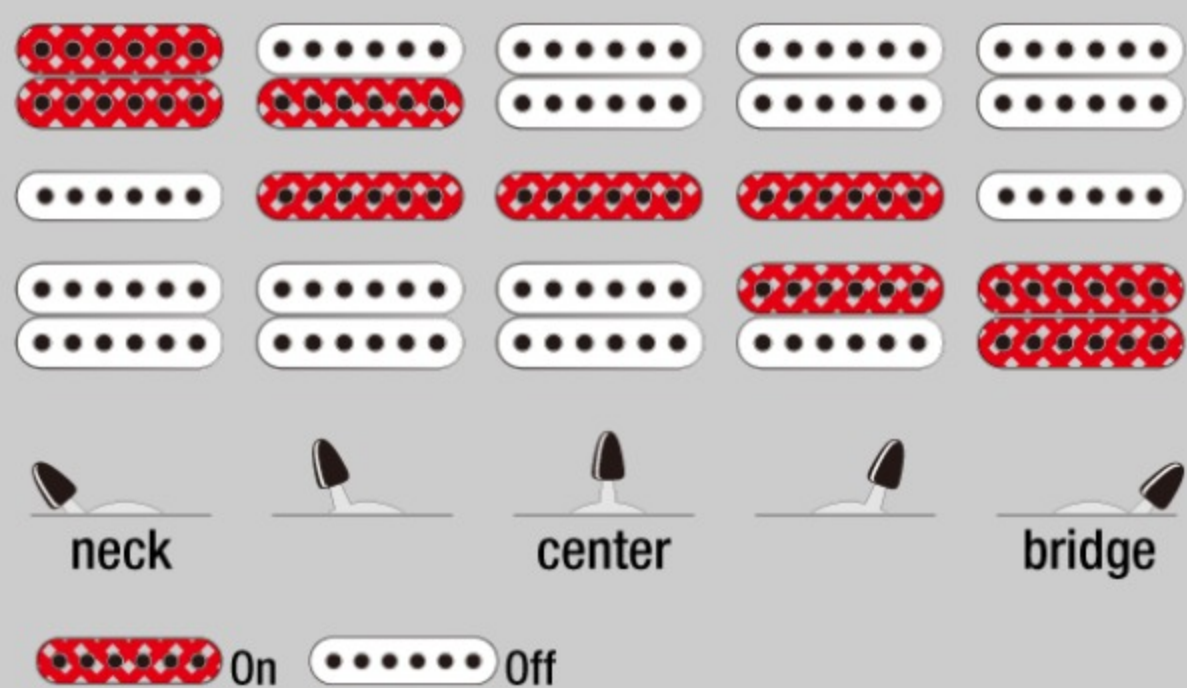

### SPECS

neck type	Wizard III / Maple neck
top/back/body	Ash body
fretboard	Rosewood fretboard / Off-set white dot inlay
fret	Jumbo frets
number of frets	24
bridge	Edge-Zero II bridge
string space	10.8mm
neck pickup	Quantum (H) neck pickup (Passive/Ceramic)
middle pickup	Quantum (S) middle pickup (Passive/Alnico)
bridge pickup	Quantum (H) bridge pickup (Passive/Ceramic)
factory tuning	1E,2B,3G,4D,5A,6E
strings	D'Addario® EXL120
string gauge	.009/.011/.016/.024/.032/.042
nut	Locking nut
hardware color	Cosmo black

### SWITCHING SYSTEM

DESCRIPTION

+