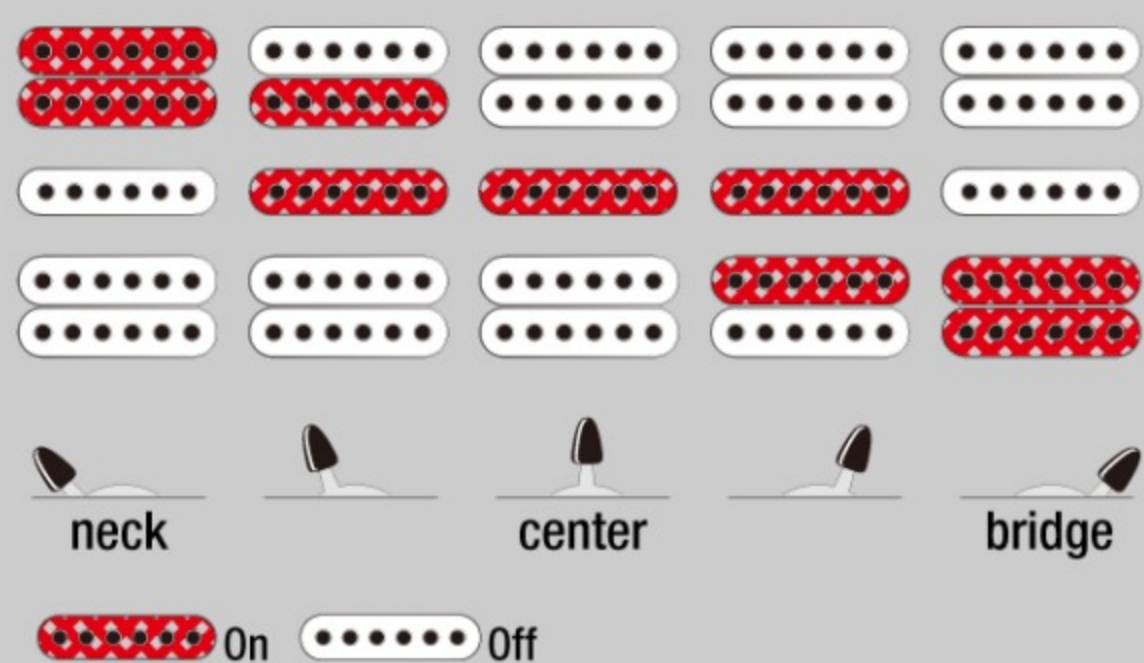

S570AH

COLOR VARIATION :

SWK : Silver Wave Black

SHARE :  

SPEC

SPECS

neck type	Wizard III / Maple neck
top/back/body	Ash body
fretboard	Rosewood fretboard / Off-set white dot inlay
fret	Jumbo frets
number of frets	24
bridge	Edge-Zero II bridge
string space	10.8mm
neck pickup	Quantum (H) neck pickup (Passive/Ceramic)
middle pickup	Quantum (S) middle pickup (Passive/Alnico)
bridge pickup	Quantum (H) bridge pickup (Passive/Ceramic)
factory tuning	1E,2B,3G,4D,5A,6E
strings	D'Addario® EXL120
string gauge	.009/.011/.016/.024/.032/.042
nut	Locking nut
hardware color	Cosmo Black

NECK DIMENSIONS

Scale :	648mm/25.5"
a : Width	43mm at NUT
b : Width	58mm at 24F
c : Thickness	19mm at 1F
d : Thickness	21mm at 12F
Radius :	400mmR

DESCRIPTION +

SWITCHING SYSTEM

DESCRIPTION

+

CONTROLS

DESCRIPTION