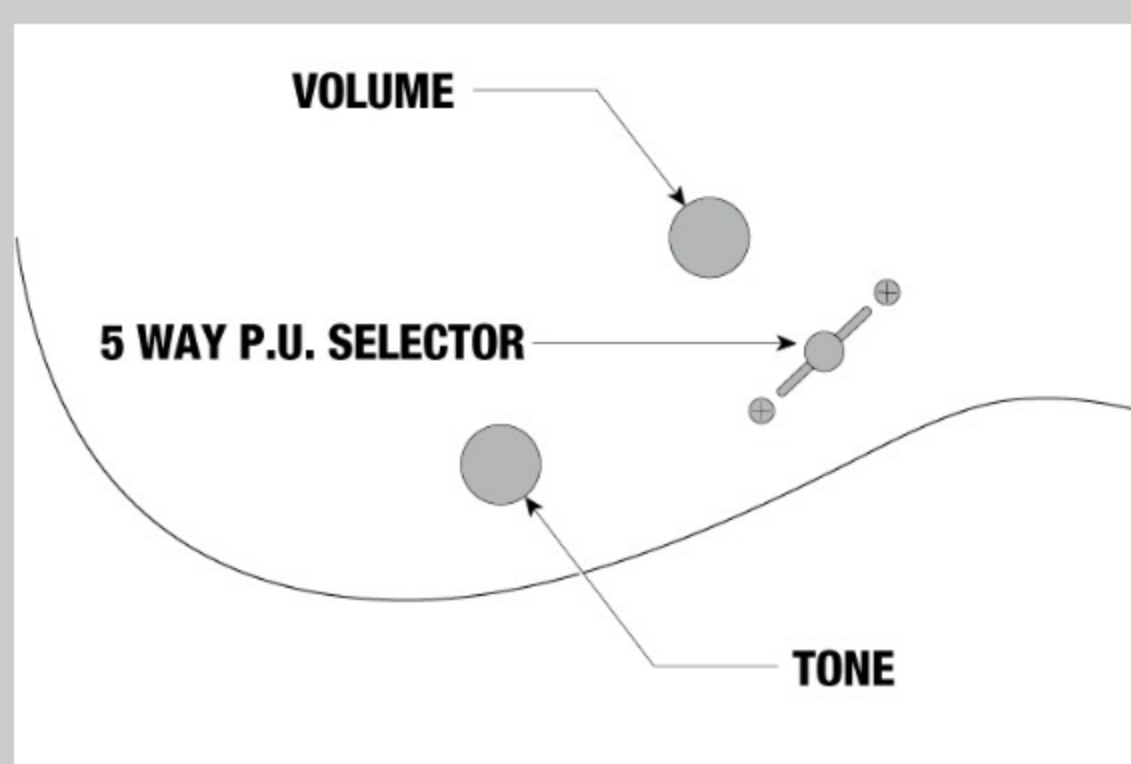

S570AH

COLOR VARIATION :

SWK : Silver Wave Black

SHARE :  

SPEC

SPECS

neck type	Wizard III / Maple neck
top/back/body	Ash body
fretboard	Rosewood fretboard / Off-set white dot inlay
fret	Jumbo frets
number of frets	24
bridge	Edge-Zero II bridge
string space	10.8mm
neck pickup	Quantum (H) neck pickup (Passive/Ceramic)
middle pickup	Quantum (S) middle pickup (Passive/Alnico)
bridge pickup	Quantum (H) bridge pickup (Passive/Ceramic)
factory tuning	1E,2B,3G,4D,5A,6E
strings	D'Addario® EXL120
string gauge	.009/.011/.016/.024/.032/.042
nut	Locking nut
hardware color	Cosmo Black

NECK DIMENSIONS

Scale :	648mm/25.5"
a : Width	43mm at NUT
b : Width	58mm at 24F
c : Thickness	19mm at 1F
d : Thickness	21mm at 12F
Radius :	400mmR

DESCRIPTION +

SWITCHING SYSTEM

DESCRIPTION

+

CONTROLS

DESCRIPTION