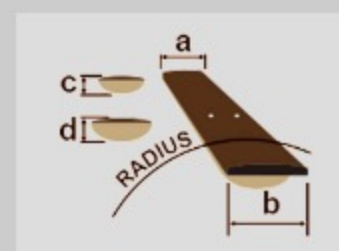

S570AH

COLOR VARIATION :

SWK : Silver Wave Black

SHARE :  

SPEC

SPECS

neck type	Wizard III / Maple neck
top/back/body	Ash body
fretboard	Rosewood fretboard / Off-set white dot inlay
fret	Jumbo frets
number of frets	24
bridge	Edge-Zero II bridge
string space	10.8mm
neck pickup	Quantum (H) neck pickup (Passive/Ceramic)
middle pickup	Quantum (S) middle pickup (Passive/Alnico)
bridge pickup	Quantum (H) bridge pickup (Passive/Ceramic)
factory tuning	1E,2B,3G,4D,5A,6E
strings	D'Addario® EXL120
string gauge	.009/.011/.016/.024/.032/.042
nut	Locking nut
hardware color	Cosmo Black

NECK DIMENSIONS

Scale :	648mm/25.5"
a : Width	43mm at NUT
b : Width	58mm at 24F
c : Thickness	19mm at 1F
d : Thickness	21mm at 12F
Radius :	400mmR

DESCRIPTION +

SWITCHING SYSTEM

DESCRIPTION

+

CONTROLS

DESCRIPTION