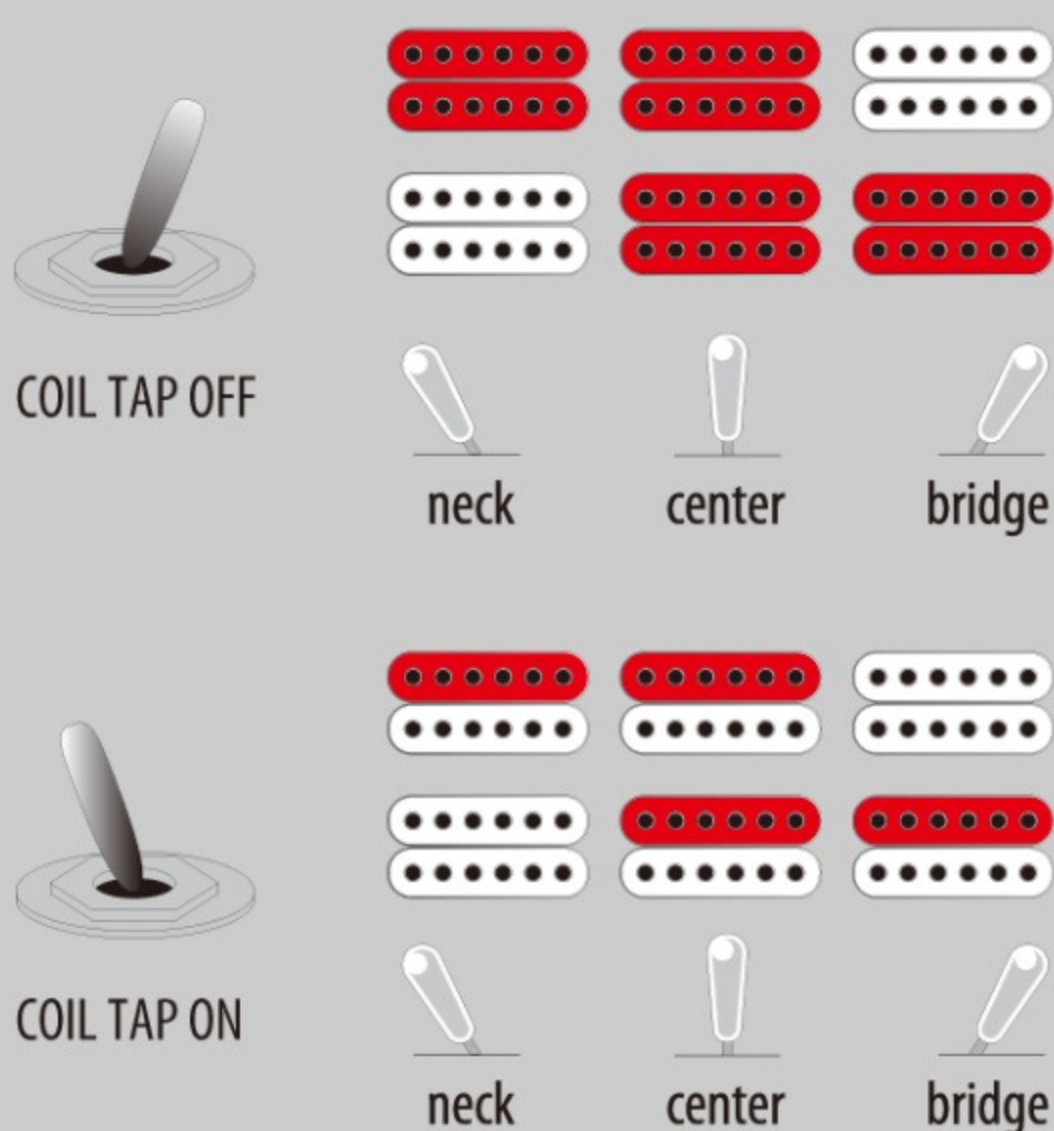

### SPEC

neck type	Nitro Wizard / 5pc Panga Panga/Walnut neck
top/back/body	Flamed Maple top / Nyatoh body
fretboard	Bound Macassar Ebony fretboard / White Step off-set dot inlay
fret	Jumbo Sub Zero treated frets
number of frets	24
bridge	Gibraltar Standard II bridge
string space	10.8mm
neck pickup	Fishman® Fluence Modern Humbucker Ceramic (H) neck pickup (Active/Ceramic)
bridge pickup	Fishman® Fluence Modern Humbucker Ceramic (H) bridge pickup (Active/Ceramic)
factory tuning	1E,2B,3G,4D,5A,6E
strings	D'Addario® EXL110
string gauge	.010/.013/.017/.026/.036/.046
nut	Plastic
hardware color	Cosmo black

### NECK DIMENSIONS

Scale :	648mm/25.5"
a : Width	43mm at NUT
b : Width	58mm at 24F
c : Thickness	19mm at 1F
d : Thickness	21mm at 12F
Radius :	400mmR

### SWITCHING SYSTEM

### OTHERS

Recommended Case	M300C
Fishman® Fluence Voicing switch on volume control (push/pull)	
Coil-tap switch	
Gotoh® MG-T locking machine heads	
Luminescent side dot inlay	
Schaller S-Locks strap lock pins	
Luminescent Ibanez logo	