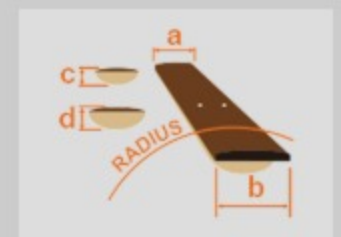

# S61AL AXION LABEL

BML : Black Mirage Gradation Low Gloss

COLOR VARIATION :

SHARE :  

### SPEC

neck type	Nitro Wizard / 5pc Panga Panga/Walnut neck
top/back/body	Flamed Maple top / Nyatoh body
fretboard	Bound Macassar Ebony fretboard / White Step off-set dot inlay
fret	Jumbo Sub Zero treated frets
number of frets	24
bridge	Gibraltar Standard II bridge
string space	10.8mm
neck pickup	Fishman® Fluence Modern Humbucker Ceramic (H) neck pickup (Active/Ceramic)
bridge pickup	Fishman® Fluence Modern Humbucker Ceramic (H) bridge pickup (Active/Ceramic)
factory tuning	1E,2B,3G,4D,5A,6E
strings	D'Addario® EXL110
string gauge	.010/.013/.017/.026/.036/.046
nut	Plastic
hardware color	Cosmo black

### NECK DIMENSIONS

Scale :	648mm/25.5"
a : Width	43mm at NUT
b : Width	58mm at 24F
c : Thickness	19mm at 1F
d : Thickness	21mm at 12F
Radius :	400mmR