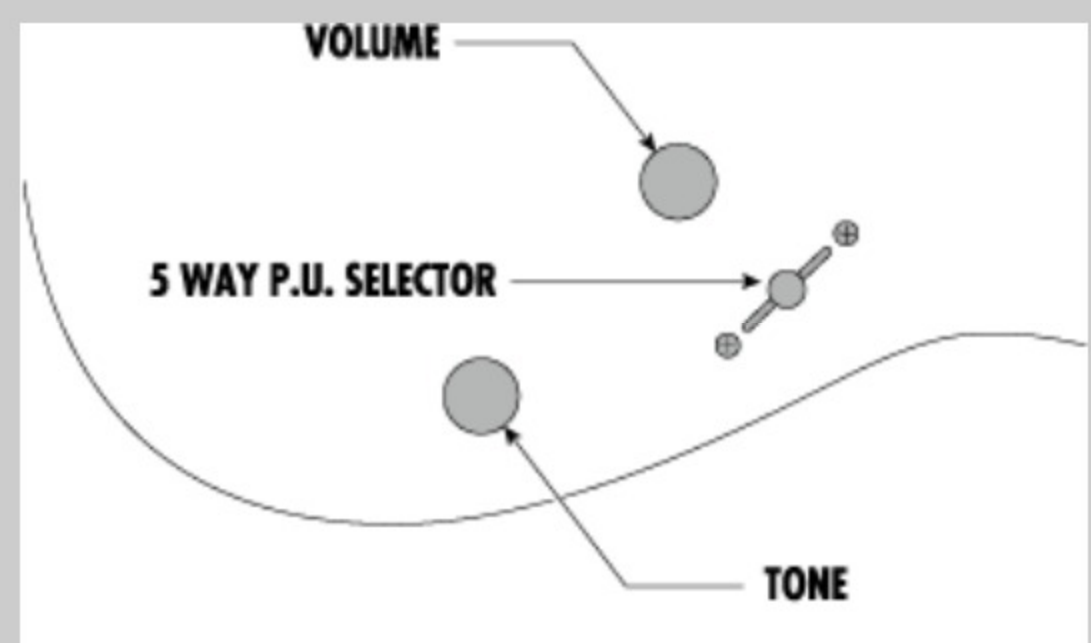

S621QM

DEB : Dragon Eye Burst

COLOR VARIATION :  

SHARE :  

SPEC

SPEC

neck type	Wizard III / Maple neck
top/back/body	Quilted Maple top / Meranti body
fretboard	Jatoba / Off-set white dot inlay
fret	Jumbo frets
bridge	Fixed bridge
neck pickup	Quantum (H) neck pickup (Passive/Ceramic)
bridge pickup	Quantum (H) bridge pickup (Passive/Ceramic)
hardware color	Black

NECK DIMENSIONS

Scale :	648mm/25.5"
a : Width	43mm at NUT
b : Width	58mm at 24F
c : Thickness	19mm at 1F
d : Thickness	21mm at 12F
Radius :	400mmR

SWITCHING SYSTEM

CONTROLS

OTHERS

Recommended Case W250C