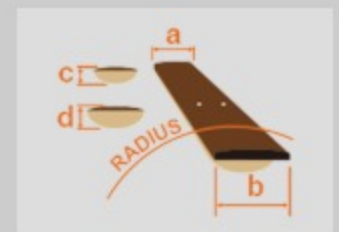

S621QM

DEB : Dragon Eye Burst

COLOR VARIATION :  

SHARE :  

SPEC

SPEC

neck type	Wizard III / Maple neck
top/back/body	Quilted Maple top / Meranti body
fretboard	Jatoba / Off-set white dot inlay
fret	Jumbo frets
bridge	Fixed bridge
neck pickup	Quantum (H) neck pickup (Passive/Ceramic)
bridge pickup	Quantum (H) bridge pickup (Passive/Ceramic)
hardware color	Black

NECK DIMENSIONS

Scale :	648mm/25.5"
a : Width	43mm at NUT
b : Width	58mm at 24F
c : Thickness	19mm at 1F
d : Thickness	21mm at 12F
Radius :	400mmR

SWITCHING SYSTEM

CONTROLS

OTHERS

Recommended Case W250C