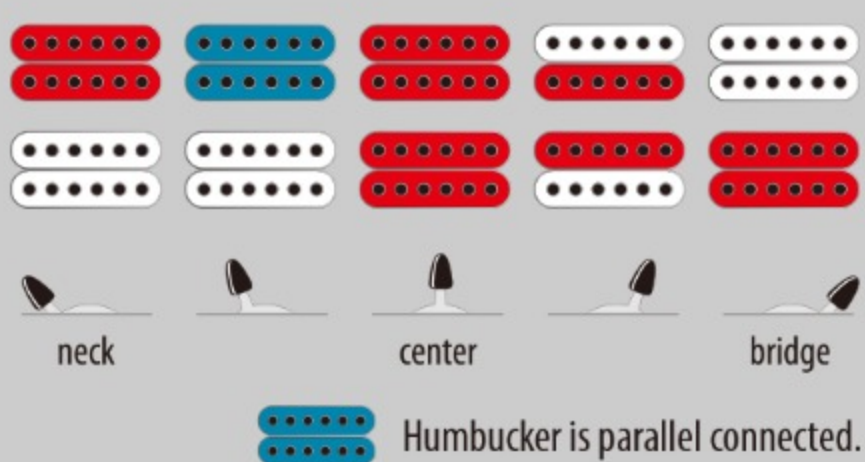

S621QM

DEB : Dragon Eye Burst

COLOR VARIATION :  

SHARE :  

SPEC

SPEC

neck type	Wizard III / Maple neck
top/back/body	Quilted Maple top / Meranti body
fretboard	Jatoba / Off-set white dot inlay
fret	Jumbo frets
bridge	Fixed bridge
neck pickup	Quantum (H) neck pickup (Passive/Ceramic)
bridge pickup	Quantum (H) bridge pickup (Passive/Ceramic)
hardware color	Black

NECK DIMENSIONS

Scale :	648mm/25.5"
a : Width	43mm at NUT
b : Width	58mm at 24F
c : Thickness	19mm at 1F
d : Thickness	21mm at 12F
Radius :	400mmR

SWITCHING SYSTEM

CONTROLS

OTHERS

Recommended Case W250C