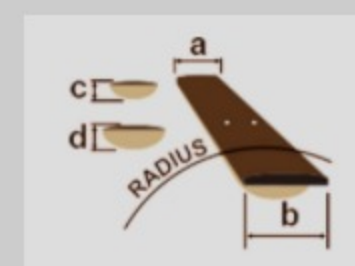

# S621QM

COLOR VARIATION : 

DEB : Dragon Eye Burst

SHARE :  

### SPECS

neck type	Wizard III / Maple neck
top/back/body	Quilted Maple top / Meranti body
fretboard	Rosewood fretboard / Off-set white dot inlay
fret	Jumbo frets
number of frets	24
bridge	F106 bridge
string space	10.5mm
neck pickup	Quantum (H) neck pickup (Passive/Ceramic)
bridge pickup	Quantum (H) bridge pickup (Passive/Ceramic)
factory tuning	1E,2B,3G,4D,5A,6E
strings	D'Addario® EXL110
string gauge	.010/.013/.017/.026/.036/.046
nut	Plastic nut
hardware color	Black

### NECK DIMENSIONS

Scale :	648mm
a : Width	43mm at NUT
b : Width	58mm at 24F
c : Thickness	19mm at 1F
d : Thickness	21mm at 12F
Radius :	400mmR

DESCRIPTION +