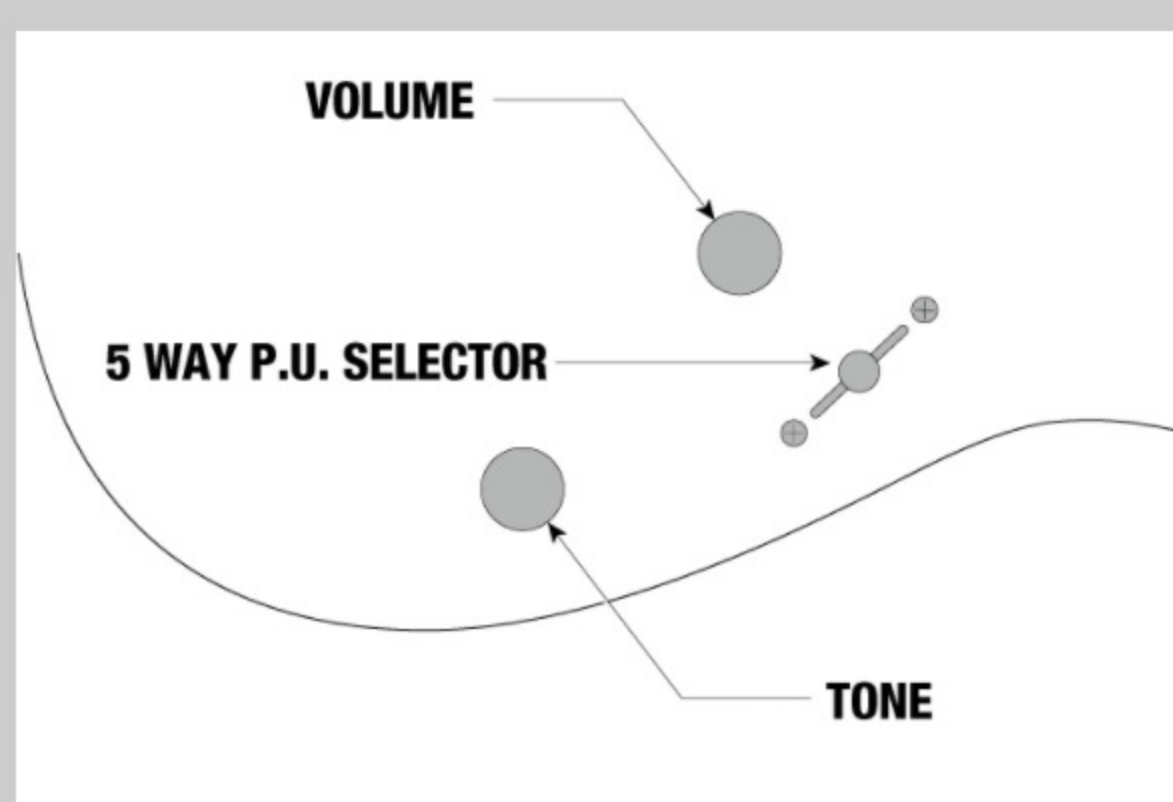

### NECK DIMENSIONS

Scale :	648mm
a : Width	43mm at NUT
b : Width	58mm at 24F
c : Thickness	19mm at 1F
d : Thickness	21mm at 12F
Radius :	400mmR

DESCRIPTION +

### SWITCHING SYSTEM

DESCRIPTION

+

### CONTROLS

DESCRIPTION

+