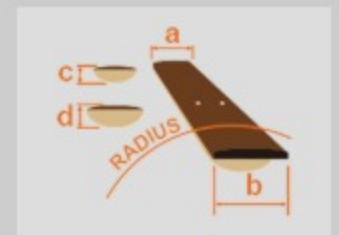

### NECK DIMENSIONS

Scale :	648mm/25.5"
a : Width	43mm at NUT
b : Width	58mm at 24F
c : Thickness	17mm at 1F
d : Thickness	19mm at 12F
Radius :	430mmR