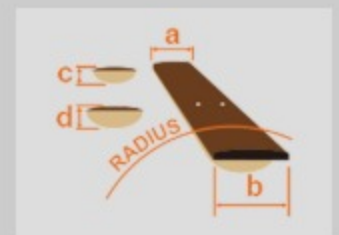

### SPEC

neck type	Super Wizard HP / 5pc Maple/Walnut neck w/KTS™ TITANIUM rods
top/back/body	Quilted Maple top / African Mahogany body
fretboard	Bound Marbled Rosewood / Off-set white dot inlay
fret	Jumbo frets / Prestige fret edge treatment
bridge	Gibraltar Standard II bridge
neck pickup	DiMarzio® Air Norton™ (H) neck pickup (Passive/Alnico)
bridge pickup	DiMarzio® The Tone Zone® (H) bridge pickup (Passive/Alnico)
factory tuning	1E, 2B, 3G, 4D, 5A, 6E
string gauge	.010/.013/.017/.026/.036/.046
nut	Graph Tech® nut
hardware color	Cosmo black

### NECK DIMENSIONS

Scale :	648mm/25.5"
a : Width	43mm at NUT
b : Width	58mm at 24F
c : Thickness	17mm at 1F
d : Thickness	19mm at 12F
Radius :	430mmR