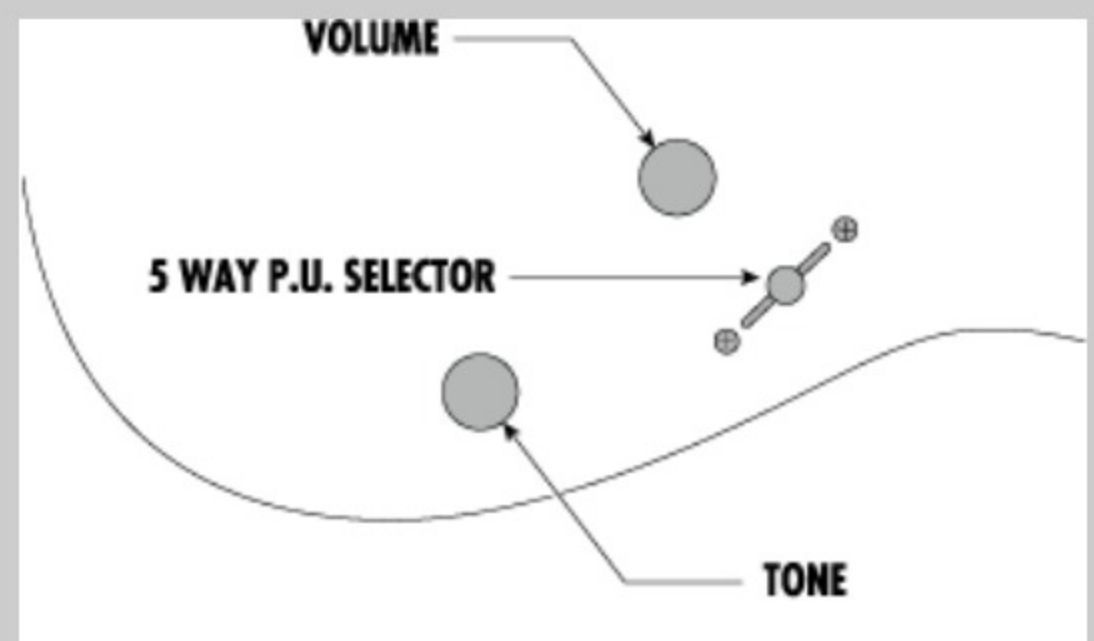

CONTROLS

OTHERS

Included Case/Bag M20RG