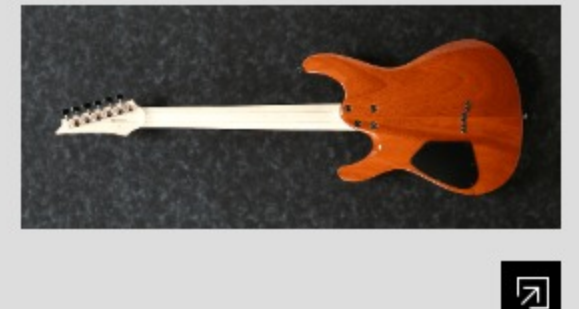

# S6521Q *Prestige*

MADE IN JAPAN

SLG : Surreal Blue Burst Gloss

COLOR VARIATION :

SHARE :  

### SPEC

neck type	Super Wizard HP / 5pc Maple/Walnut neck w/KTS™ TITANIUM rods
top/back/body	Quilted Maple top / African Mahogany body
fretboard	Bound Marbled Rosewood / Off-set white dot inlay
fret	Jumbo frets / Prestige fret edge treatment
bridge	Gibraltar Standard II bridge
neck pickup	DiMarzio® Air Norton™ (H) neck pickup (Passive/Alnico)
bridge pickup	DiMarzio® The Tone Zone® (H) bridge pickup (Passive/Alnico)
factory tuning	1E, 2B, 3G, 4D, 5A, 6E
string gauge	.010/.013/.017/.026/.036/.046
nut	Graph Tech® nut
hardware color	Cosmo black