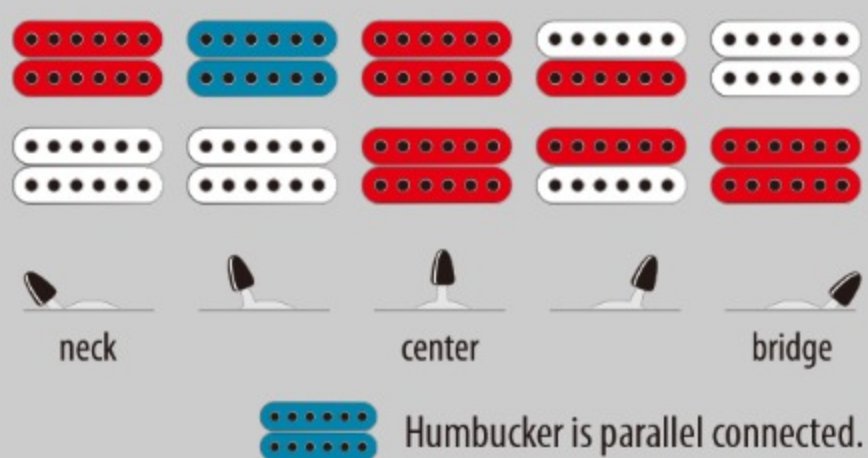

### SPEC

neck type	Super Wizard HP / 5pc Maple/Walnut neck w/KTS™ TITANIUM rods
top/back/body	Quilted Maple top / African Mahogany body
fretboard	Bound Marbled Rosewood / Off-set white dot inlay
fret	Jumbo frets / Prestige fret edge treatment
bridge	Gibraltar Standard II bridge
neck pickup	DiMarzio® Air Norton™ (H) neck pickup (Passive/Alnico)
bridge pickup	DiMarzio® The Tone Zone® (H) bridge pickup (Passive/Alnico)
factory tuning	1E, 2B, 3G, 4D, 5A, 6E
string gauge	.010/.013/.017/.026/.036/.046
nut	Graph Tech® nut
hardware color	Cosmo black

### SWITCHING SYSTEM