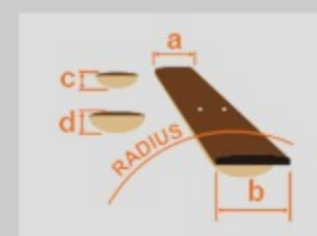

S6570Q *Prestige*

MADE IN JAPAN

NBL : Natural Blue

COLOR VARIATION :

SHARE :  

SPEC

SPEC

neck type	Super Wizard HP / 5pc Maple/Walnut neck w/KTS™ TITANIUM rods
top/back/body	Quilted Maple top / African Mahogany body
fretboard	Bound Macassar Ebony fretboard / Off-set white dot inlay
fret	Jumbo frets / Prestige fret edge treatment
number of frets	24
bridge	Lo-Pro Edge tremolo bridge
string space	10.8mm
neck pickup	DiMarzio® Air Norton™ (H) neck pickup (Passive/Alnico)
middle pickup	DiMarzio® True Velvet™ (S) middle pickup (Passive/Alnico)
bridge pickup	DiMarzio® The Tone Zone® (H) bridge pickup (Passive/Alnico)
factory tuning	1E,2B,3G,4D,5A,6E
strings	D'Addario® EXL120
string gauge	.009/.011/.016/.024/.032/.042
hardware color	Cosmo black

NECK DIMENSIONS

Scale :	648mm/25.5"
a : Width	43mm at NUT
b : Width	58mm at 24F
c : Thickness	17mm at 1F
d : Thickness	19mm at 12F
Radius :	430mmR

SWITCHING SYSTEM

CONTROLS

OTHERS

- Gotoh® machine heads
- Hardshell case included