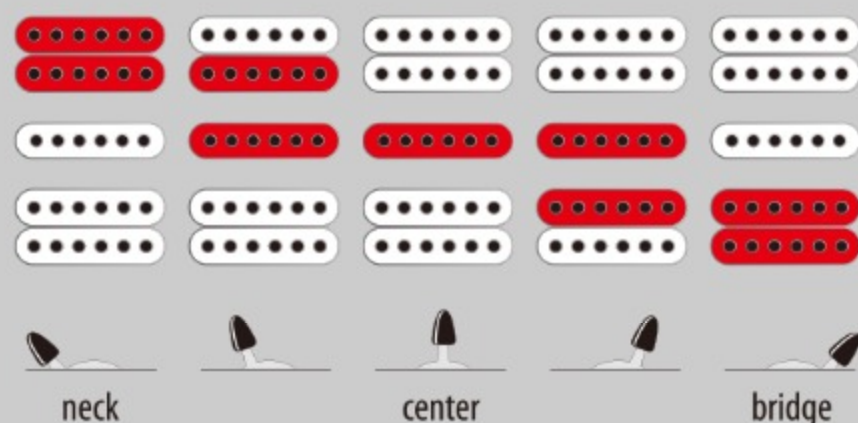

S6570Q *Prestige*

MADE IN JAPAN

NBL : Natural Blue

COLOR VARIATION :

SHARE :  

SPEC

SPEC

neck type	Super Wizard HP / 5pc Maple/Walnut neck w/KTS™ TITANIUM rods
top/back/body	Quilted Maple top / African Mahogany body
fretboard	Bound Macassar Ebony fretboard / Off-set white dot inlay
fret	Jumbo frets / Prestige fret edge treatment
number of frets	24
bridge	Lo-Pro Edge tremolo bridge
string space	10.8mm
neck pickup	DiMarzio® Air Norton™ (H) neck pickup (Passive/Alnico)
middle pickup	DiMarzio® True Velvet™ (S) middle pickup (Passive/Alnico)
bridge pickup	DiMarzio® The Tone Zone® (H) bridge pickup (Passive/Alnico)
factory tuning	1E,2B,3G,4D,5A,6E
strings	D'Addario® EXL120
string gauge	.009/.011/.016/.024/.032/.042
hardware color	Cosmo black

NECK DIMENSIONS

Scale :	648mm/25.5"
a : Width	43mm at NUT
b : Width	58mm at 24F
c : Thickness	17mm at 1F
d : Thickness	19mm at 12F
Radius :	430mmR

SWITCHING SYSTEM

CONTROLS

OTHERS

- Gotoh® machine heads
- Hardshell case included