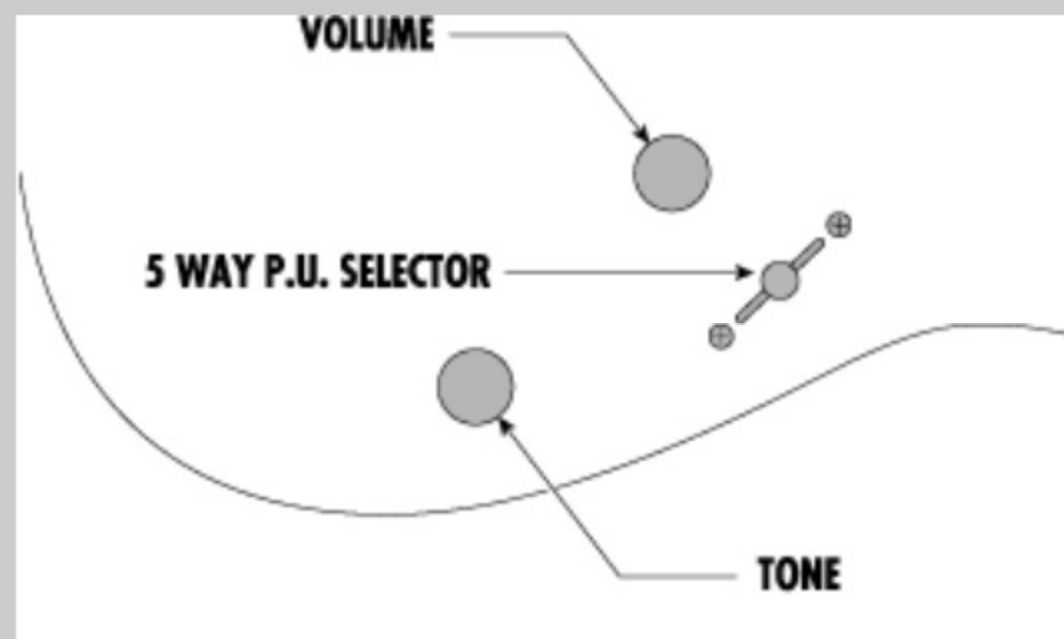

NECK DIMENSIONS

Scale :	648mm/25.5"
a : Width	43mm at NUT
b : Width	58mm at 24F
c : Thickness	17mm at 1F
d : Thickness	19mm at 12F
Radius :	430mmR

SWITCHING SYSTEM

CONTROLS

OTHERS

- Gotoh® machine heads
- Hardshell case included