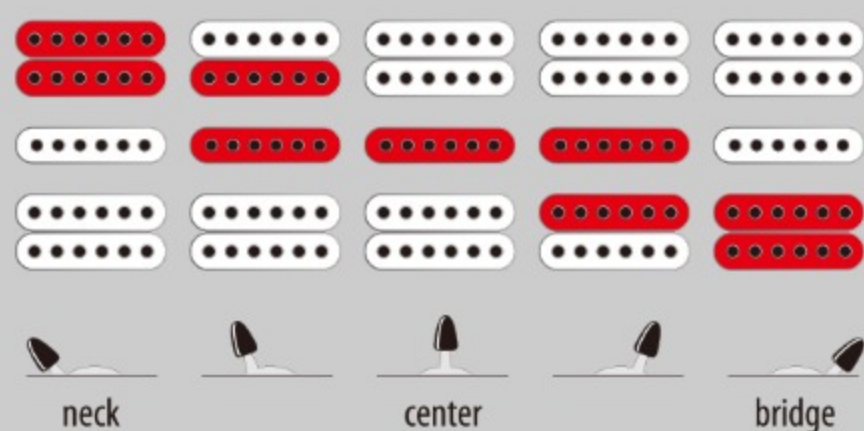

S6570Q *Prestige*

MADE IN JAPAN

NBL : Natural Blue

COLOR VARIATION :

SHARE :

SPEC

SPEC

neck type	Super Wizard HP / 5pc Maple/Walnut neck w/KTS™ TITANIUM rods
top/back/body	Quilted Maple top / African Mahogany body
fretboard	Bound Marbled Rosewood / Off-set white dot inlay
fret	Jumbo frets / Prestige fret edge treatment
bridge	Lo-Pro Edge tremolo bridge
neck pickup	DiMarzio® Air Norton™ (H) neck pickup (Passive/Alnico)
middle pickup	DiMarzio® True Velvet™ (S) middle pickup (Passive/Alnico)
bridge pickup	DiMarzio® The Tone Zone® (H) bridge pickup (Passive/Alnico)
factory tuning	1E, 2B, 3G, 4D, 5A, 6E
string gauge	.009/.011/.016/.024/.032/.042
hardware color	Cosmo black

NECK DIMENSIONS

Scale :	648mm/25.5"
a : Width	43mm at NUT
b : Width	58mm at 24F
c : Thickness	17mm at 1F
d : Thickness	19mm at 12F
Radius :	430mmR

SWITCHING SYSTEM

CONTROLS

OTHERS

Included Case/Bag M20RG