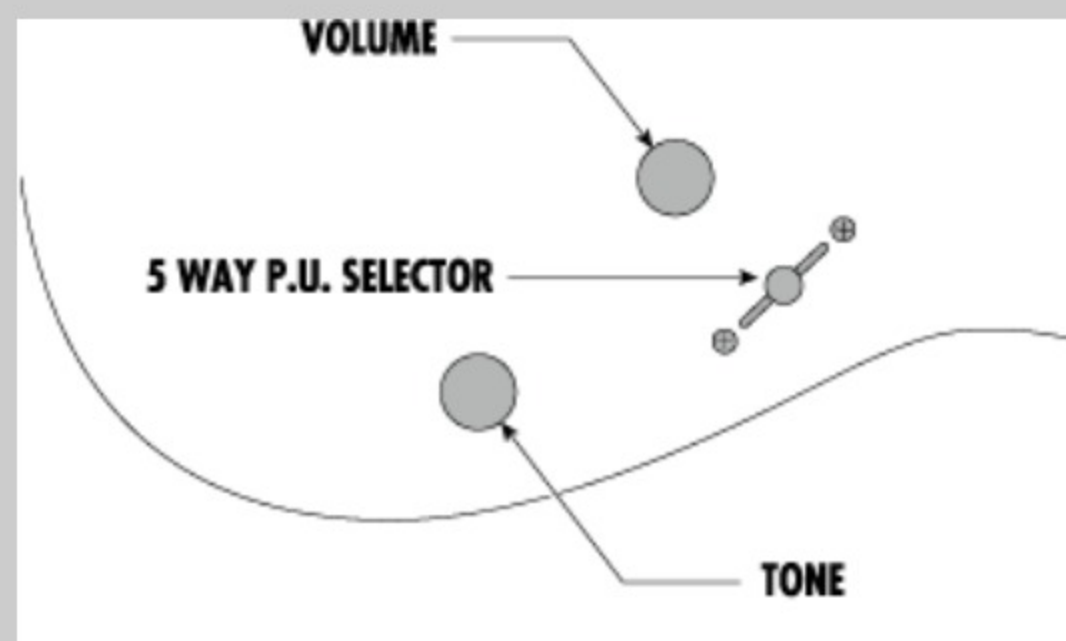

NECK DIMENSIONS

Scale :	648mm/25.5"
a : Width	43mm at NUT
b : Width	58mm at 24F
c : Thickness	17mm at 1F
d : Thickness	19mm at 12F
Radius :	430mmR

SWITCHING SYSTEM

CONTROLS

OTHERS

Included Case/Bag M20RG