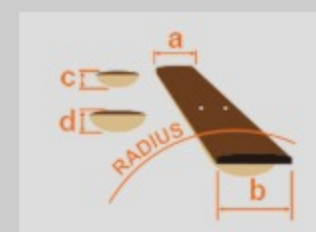

S6570Q *Prestige*

MADE IN JAPAN

NBL : Natural Blue

COLOR VARIATION :

SHARE :

SPEC

SPEC

neck type	Super Wizard HP / 5pc Maple/Walnut neck w/KTS™ TITANIUM rods
top/back/body	Quilted Maple top / African Mahogany body
fretboard	Bound Marbled Rosewood / Off-set white dot inlay
fret	Jumbo frets / Prestige fret edge treatment
bridge	Lo-Pro Edge tremolo bridge
neck pickup	DiMarzio® Air Norton™ (H) neck pickup (Passive/Alnico)
middle pickup	DiMarzio® True Velvet™ (S) middle pickup (Passive/Alnico)
bridge pickup	DiMarzio® The Tone Zone® (H) bridge pickup (Passive/Alnico)
factory tuning	1E, 2B, 3G, 4D, 5A, 6E
string gauge	.009/.011/.016/.024/.032/.042
hardware color	Cosmo black

NECK DIMENSIONS

Scale :	648mm/25.5"
a : Width	43mm at NUT
b : Width	58mm at 24F
c : Thickness	17mm at 1F
d : Thickness	19mm at 12F
Radius :	430mmR

SWITCHING SYSTEM

CONTROLS

OTHERS

Included Case/Bag M20RG