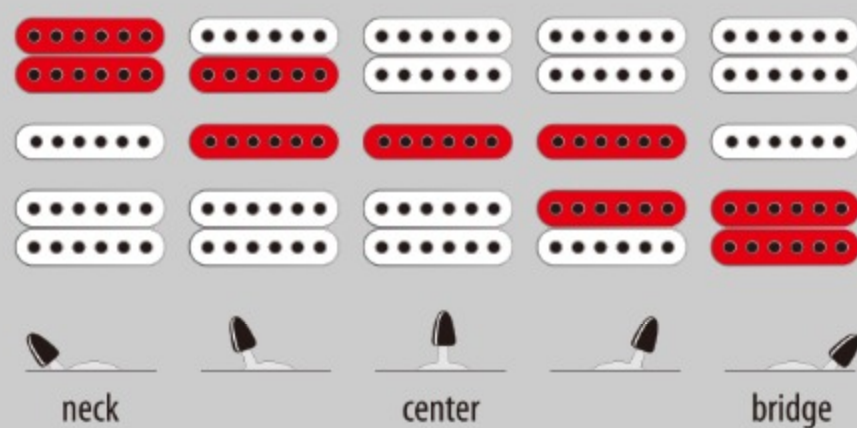

## SPEC

### SPEC

neck type	Super Wizard HP / 5pc Maple/Walnut neck w/KTS™ TITANIUM rods
top/back/body	Silky Oak top / African Mahogany body
fretboard	Bound Macassar Ebony fretboard / Off-set white dot inlay
fret	Jumbo frets / Prestige fret edge treatment
number of frets	24
bridge	Lo-Pro Edge tremolo bridge
string space	10.8mm
neck pickup	DiMarzio® Air Norton™ (H) neck pickup (Passive/Alnico)
middle pickup	DiMarzio® True Velvet™ (S) middle pickup (Passive/Alnico)
bridge pickup	DiMarzio® The Tone Zone® (H) bridge pickup (Passive/Alnico)
factory tuning	1E,2B,3G,4D,5A,6E
strings	D'Addario® EXL120
string gauge	.009/.011/.016/.024/.032/.042
hardware color	Cosmo black

### SWITCHING SYSTEM