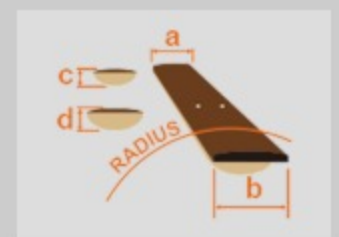

### SPEC

neck type	Super Wizard HP / 5pc Maple/Walnut neck w/KTS™ TITANIUM rods
top/back/body	Silky Oak top / African Mahogany body
fretboard	Bound Macassar Ebony fretboard / Off-set white dot inlay
fret	Jumbo frets / Prestige fret edge treatment
number of frets	24
bridge	Lo-Pro Edge tremolo bridge
string space	10.8mm
neck pickup	DiMarzio® Air Norton™ (H) neck pickup (Passive/Alnico)
middle pickup	DiMarzio® True Velvet™ (S) middle pickup (Passive/Alnico)
bridge pickup	DiMarzio® The Tone Zone® (H) bridge pickup (Passive/Alnico)
factory tuning	1E,2B,3G,4D,5A,6E
strings	D'Addario® EXL120
string gauge	.009/.011/.016/.024/.032/.042
hardware color	Cosmo black

### NECK DIMENSIONS

Scale :	648mm/25.5"
a : Width	43mm at NUT
b : Width	58mm at 24F
c : Thickness	17mm at 1F
d : Thickness	19mm at 12F
Radius :	430mmR