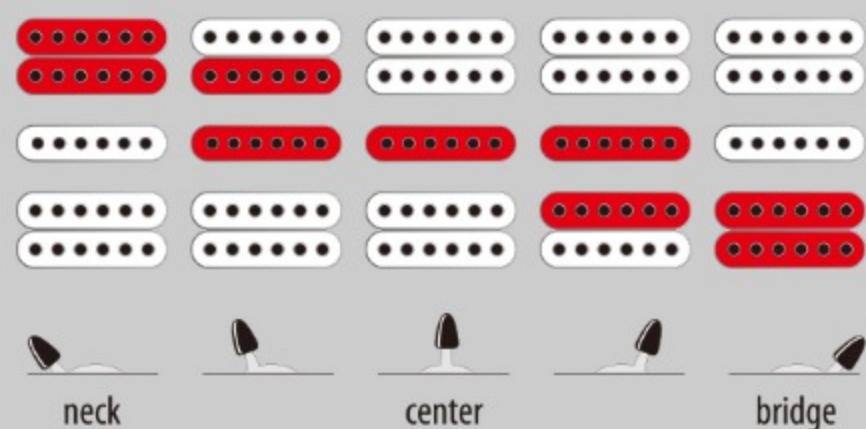

## SPEC

### SPEC

neck type	Super Wizard HP / 5pc Maple/Walnut neck w/KTS™ TITANIUM rods
top/back/body	Silky Oak top / African Mahogany body
fretboard	Bound Marbled Rosewood / Off-set white dot inlay
fret	Jumbo frets / Prestige fret edge treatment
bridge	Lo-Pro Edge tremolo bridge
neck pickup	DiMarzio® Air Norton™ (H) neck pickup (Passive/Alnico)
middle pickup	DiMarzio® True Velvet™ (S) middle pickup (Passive/Alnico)
bridge pickup	DiMarzio® The Tone Zone® (H) bridge pickup (Passive/Alnico)
factory tuning	1E, 2B, 3G, 4D, 5A, 6E
string gauge	.009/.011/.016/.024/.032/.042
hardware color	Cosmo black

### SWITCHING SYSTEM