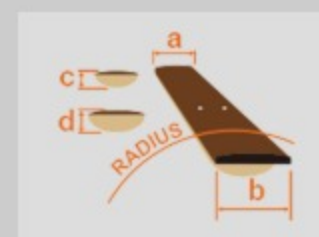

### SPEC

neck type	Super Wizard HP / 5pc Maple/Walnut neck w/KTS™ TITANIUM rods
top/back/body	Silky Oak top / African Mahogany body
fretboard	Bound Marbled Rosewood / Off-set white dot inlay
fret	Jumbo frets / Prestige fret edge treatment
bridge	Lo-Pro Edge tremolo bridge
neck pickup	DiMarzio® Air Norton™ (H) neck pickup (Passive/Alnico)
middle pickup	DiMarzio® True Velvet™ (S) middle pickup (Passive/Alnico)
bridge pickup	DiMarzio® The Tone Zone® (H) bridge pickup (Passive/Alnico)
factory tuning	1E, 2B, 3G, 4D, 5A, 6E
string gauge	.009/.011/.016/.024/.032/.042
hardware color	Cosmo black

### NECK DIMENSIONS

Scale :	648mm/25.5"
a : Width	43mm at NUT
b : Width	58mm at 24F
c : Thickness	17mm at 1F
d : Thickness	19mm at 12F
Radius :	430mmR