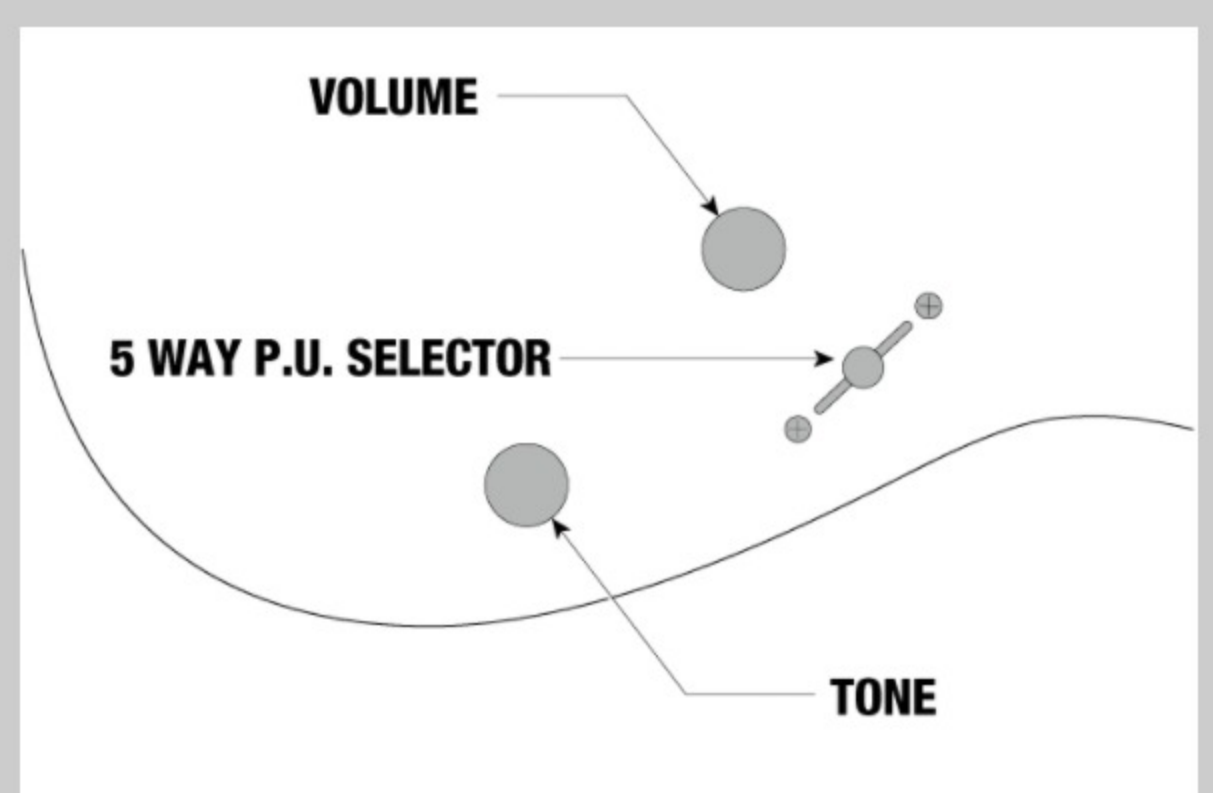

S670QM

COLOR VARIATION :

DEB : Dragon Eye Burst

SHARE :  

SPEC

SPECS

neck type	Wizard III / Maple neck
top/back/body	Quilted Maple top / Meranti body
fretboard	Rosewood fretboard / Off-set white dot inlay
fret	Jumbo frets
number of frets	24
bridge	Edge-Zero II bridge
string space	10.8mm
neck pickup	Quantum (H) neck pickup (Passive/Ceramic)
middle pickup	Quantum (S) middle pickup (Passive/Alnico)
bridge pickup	Quantum (H) bridge pickup (Passive/Ceramic)
factory tuning	1E,2B,3G,4D,5A,6E
strings	D'Addario® EXL120
string gauge	.009/.011/.016/.024/.032/.042
nut	Locking nut
hardware color	Cosmo black

NECK DIMENSIONS

Scale :	648mm
a : Width	43mm at NUT
b : Width	58mm at 24F
c : Thickness	19mm at 1F
d : Thickness	21mm at 12F
Radius :	400mmR

DESCRIPTION +

SWITCHING SYSTEM

DESCRIPTION

+

CONTROLS

DESCRIPTION