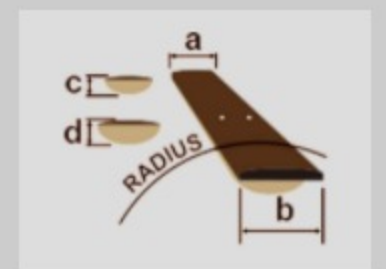

S670QM

COLOR VARIATION :

DEB : Dragon Eye Burst

SHARE :  

SPEC

SPECS

neck type	Wizard III / Maple neck
top/back/body	Quilted Maple top / Meranti body
fretboard	Rosewood fretboard / Off-set white dot inlay
fret	Jumbo frets
number of frets	24
bridge	Edge-Zero II bridge
string space	10.8mm
neck pickup	Quantum (H) neck pickup (Passive/Ceramic)
middle pickup	Quantum (S) middle pickup (Passive/Alnico)
bridge pickup	Quantum (H) bridge pickup (Passive/Ceramic)
factory tuning	1E,2B,3G,4D,5A,6E
strings	D'Addario® EXL120
string gauge	.009/.011/.016/.024/.032/.042
nut	Locking nut
hardware color	Cosmo black

NECK DIMENSIONS

Scale :	648mm
a : Width	43mm at NUT
b : Width	58mm at 24F
c : Thickness	19mm at 1F
d : Thickness	21mm at 12F
Radius :	400mmR

DESCRIPTION +

SWITCHING SYSTEM

DESCRIPTION

+

CONTROLS

DESCRIPTION