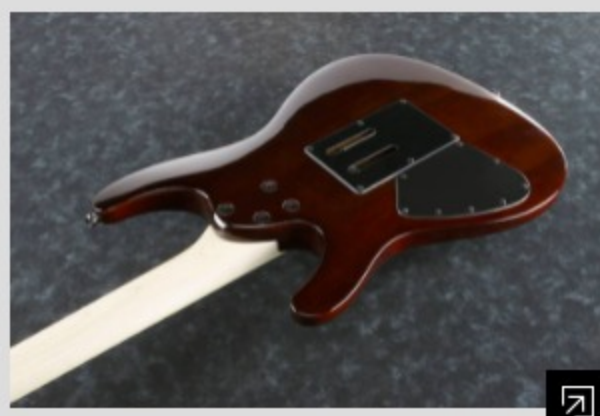

S670QM

COLOR VARIATION :

DEB : Dragon Eye Burst

SHARE :  

SPEC

SPECS

neck type	Wizard III / Maple neck
top/back/body	Quilted Maple top / Meranti body
fretboard	Rosewood fretboard / Off-set white dot inlay
fret	Jumbo frets
number of frets	24
bridge	Edge-Zero II bridge
string space	10.8mm
neck pickup	Quantum (H) neck pickup (Passive/Ceramic)
middle pickup	Quantum (S) middle pickup (Passive/Alnico)
bridge pickup	Quantum (H) bridge pickup (Passive/Ceramic)
factory tuning	1E,2B,3G,4D,5A,6E
strings	D'Addario® EXL120
string gauge	.009/.011/.016/.024/.032/.042
nut	Locking nut
hardware color	Cosmo black

NECK DIMENSIONS

Scale :	648mm
a : Width	43mm at NUT
b : Width	58mm at 24F
c : Thickness	19mm at 1F
d : Thickness	21mm at 12F
Radius :	400mmR

DESCRIPTION +

SWITCHING SYSTEM

DESCRIPTION

+

CONTROLS

DESCRIPTION