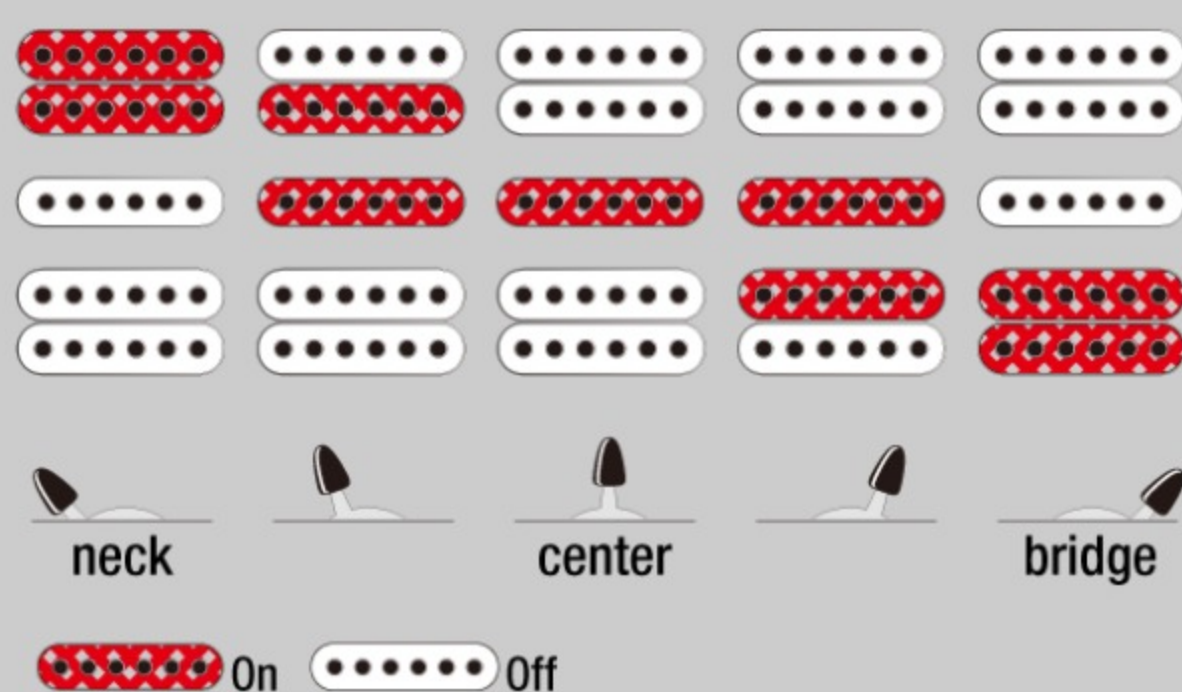

S670QM

COLOR VARIATION :

DEB : Dragon Eye Burst

SHARE :  

SPEC

SPECS

neck type	Wizard III / Maple neck
top/back/body	Quilted Maple top / Meranti body
fretboard	Rosewood fretboard / Off-set white dot inlay
fret	Jumbo frets
number of frets	24
bridge	Edge-Zero II bridge
string space	10.8mm
neck pickup	Quantum (H) neck pickup (Passive/Ceramic)
middle pickup	Quantum (S) middle pickup (Passive/Alnico)
bridge pickup	Quantum (H) bridge pickup (Passive/Ceramic)
factory tuning	1E,2B,3G,4D,5A,6E
strings	D'Addario® EXL120
string gauge	.009/.011/.016/.024/.032/.042
nut	Locking nut
hardware color	Cosmo black

NECK DIMENSIONS

Scale :	648mm
a : Width	43mm at NUT
b : Width	58mm at 24F
c : Thickness	19mm at 1F
d : Thickness	21mm at 12F
Radius :	400mmR

DESCRIPTION +

SWITCHING SYSTEM

DESCRIPTION

+

CONTROLS

DESCRIPTION