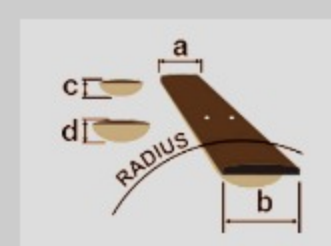

# S671ALB AXION LABEL

COLOR VARIATION :

BCM : Blue Chameleon

SHARE :

### SPECS

neck type	Nitro Wizard / 5pc Panga Panga/Walnut neck
top/back/body	Nyatoh body
fretboard	Bound Macassar Ebony fretboard / White Step off-set dot inlay
fret	Jumbo Sub Zero treated frets
number of frets	24
bridge	Gibraltar Standard II bridge
string space	10.8mm
neck pickup	Fishman® Fluence™ Modern Humbucker (H) neck pickup (Active/Alnico)
middle pickup	Fishman® Fluence™ Single Width Alnico IV (S) middle pickup (Active/Alnico)
bridge pickup	Fishman® Fluence™ Modern Humbucker (H) bridge pickup (Active/Ceramic)
factory tuning	1E,2B,3G,4D,5A,6E
strings	D'Addario® EXL110
string gauge	.010/.013/.017/.026/.036/.046
hardware color	Black

### NECK DIMENSIONS

Scale :	648mm/25.5"
a : Width	43mm at NUT
b : Width	58mm at 24F
c : Thickness	19mm at 1F
d : Thickness	21mm at 12F
Radius :	400mmR

DESCRIPTION +