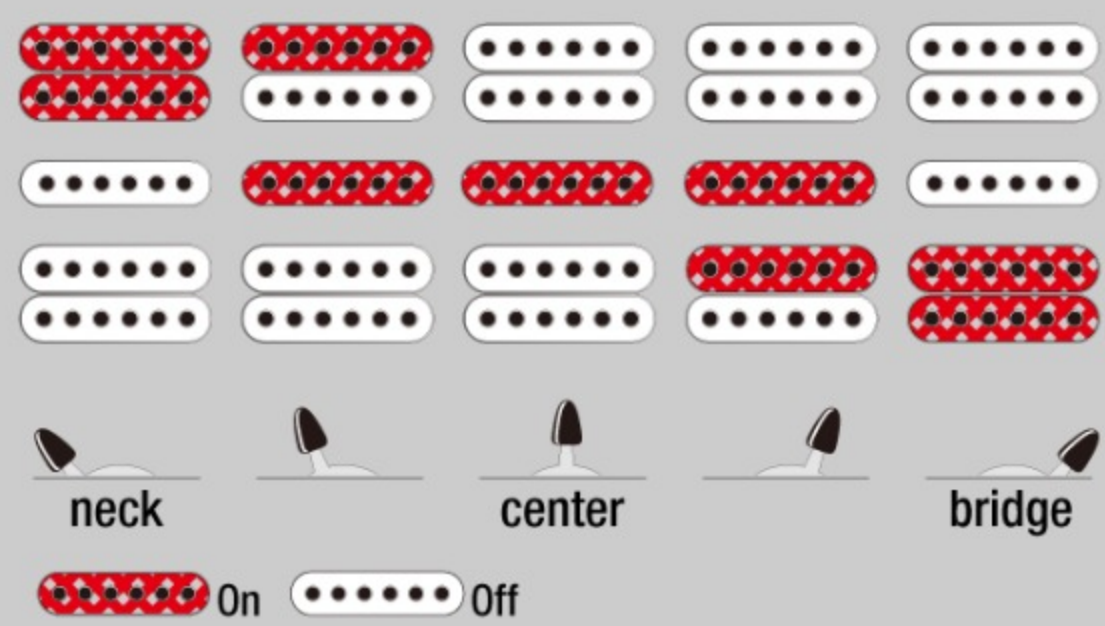

### SPECS

neck type	Nitro Wizard / 5pc Panga Panga/Walnut neck
top/back/body	Nyatoh body
fretboard	Bound Macassar Ebony fretboard / White Step off-set dot inlay
fret	Jumbo Sub Zero treated frets
number of frets	24
bridge	Gibraltar Standard II bridge
string space	10.8mm
neck pickup	Fishman® Fluence™ Modern Humbucker (H) neck pickup (Active/Alnico)
middle pickup	Fishman® Fluence™ Single Width Alnico IV (S) middle pickup (Active/Alnico)
bridge pickup	Fishman® Fluence™ Modern Humbucker (H) bridge pickup (Active/Ceramic)
factory tuning	1E,2B,3G,4D,5A,6E
strings	D'Addario® EXL110
string gauge	.010/.013/.017/.026/.036/.046
hardware color	Black

### SWITCHING SYSTEM

DESCRIPTION +