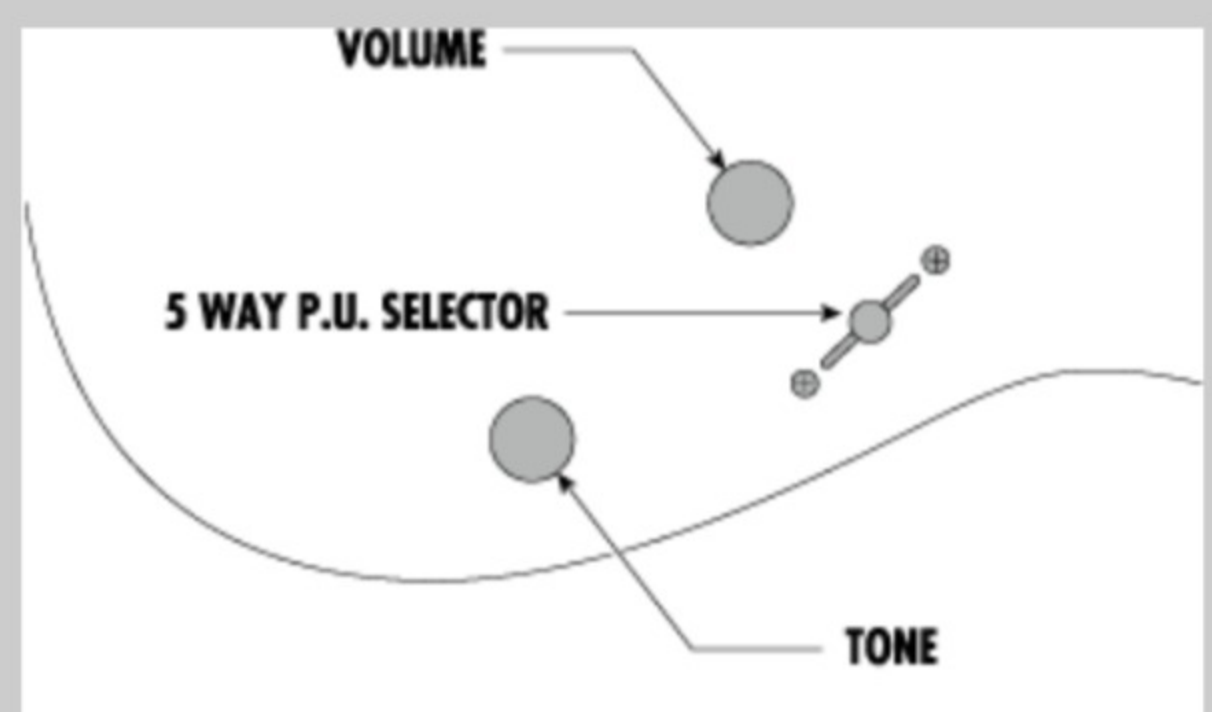

SA260FM 01

TGB : Transparent Gray Burst

COLOR VARIATION :

SHARE : [f](#) [t](#)

SPEC

SPEC

neck type	SA / Maple neck
top/back/body	Flamed Maple top / Okoume body
fretboard	Jatoba / White dot inlay
fret	Medium frets
bridge	Ibanez T102 tremolo bridge
string space	10.5mm
neck pickup	Resolution Single (S) neck pickup (Passive/Ceramic)
middle pickup	Resolution Single (S) middle pickup (Passive/Ceramic)
bridge pickup	Quantum (H) bridge pickup (Passive/Ceramic)
hardware color	Chrome

NECK DIMENSIONS

Scale :	648mm/25.5"
a : Width	42mm at NUT
b : Width	57mm at 22F
c : Thickness	19.5mm at 1F
d : Thickness	21.5mm at 12F
Radius :	305mmR

SWITCHING SYSTEM

CONTROLS

OTHERS

Recommended Case W200C