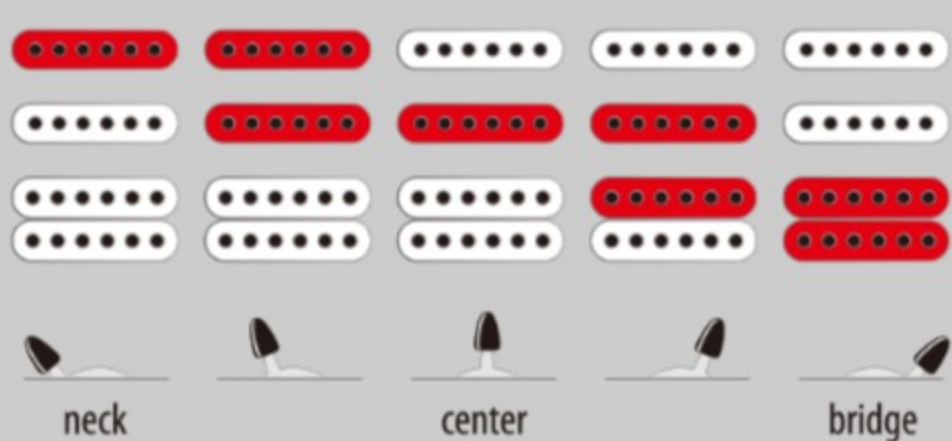

SA260FM 01

TGB : Transparent Gray Burst

COLOR VARIATION :

SHARE : [f](#) [t](#)

SPEC

SPEC

neck type	SA / Maple neck
top/back/body	Flamed Maple top / Okoume body
fretboard	Jatoba / White dot inlay
fret	Medium frets
bridge	Ibanez T102 tremolo bridge
string space	10.5mm
neck pickup	Resolution Single (S) neck pickup (Passive/Ceramic)
middle pickup	Resolution Single (S) middle pickup (Passive/Ceramic)
bridge pickup	Quantum (H) bridge pickup (Passive/Ceramic)
hardware color	Chrome

NECK DIMENSIONS

Scale :	648mm/25.5"
a : Width	42mm at NUT
b : Width	57mm at 22F
c : Thickness	19.5mm at 1F
d : Thickness	21.5mm at 12F
Radius :	305mmR

SWITCHING SYSTEM

CONTROLS

OTHERS

Recommended Case W200C