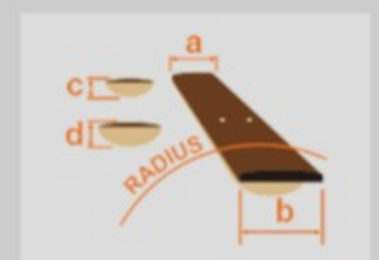

SA260FM 01

TGB : Transparent Gray Burst

COLOR VARIATION :

SHARE : [f](#) [t](#)

SPEC

SPEC

neck type	SA / Maple neck
top/back/body	Flamed Maple top / Okoume body
fretboard	Jatoba / White dot inlay
fret	Medium frets
bridge	Ibanez T102 tremolo bridge
string space	10.5mm
neck pickup	Resolution Single (S) neck pickup (Passive/Ceramic)
middle pickup	Resolution Single (S) middle pickup (Passive/Ceramic)
bridge pickup	Quantum (H) bridge pickup (Passive/Ceramic)
hardware color	Chrome

NECK DIMENSIONS

Scale :	648mm/25.5"
a : Width	42mm at NUT
b : Width	57mm at 22F
c : Thickness	19.5mm at 1F
d : Thickness	21.5mm at 12F
Radius :	305mmR

SWITCHING SYSTEM

CONTROLS

OTHERS

Recommended Case W200C