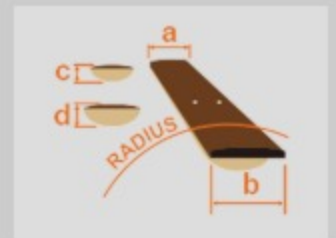

SA260FM

TGB : Transparent Gray Burst

COLOR VARIATION :

SHARE :  

SPEC

SPEC

neck type	SA / Maple neck
top/back/body	Flamed Maple top / Okoume body
fretboard	Jatoba fretboard / White dot inlay
fret	Medium frets
number of frets	22
bridge	T102 tremolo bridge
string space	10.5mm
neck pickup	Resolution Single (S) neck pickup (Passive/Ceramic)
middle pickup	Resolution Single (S) middle pickup (Passive/Ceramic)
bridge pickup	Quantum (H) bridge pickup (Passive/Ceramic)
factory tuning	1E,2B,3G,4D,5A,6E
strings	D'Addario® EXL120
string gauge	.009/.011/.016/.024/.032/.042
hardware color	Chrome

NECK DIMENSIONS

Scale :	648mm/25.5"
a : Width	42mm at NUT
b : Width	57mm at 22F
c : Thickness	19.5mm at 1F
d : Thickness	21.5mm at 12F
Radius :	305mmR

SWITCHING SYSTEM

CONTROLS

OTHERS

Recommended Case W250C