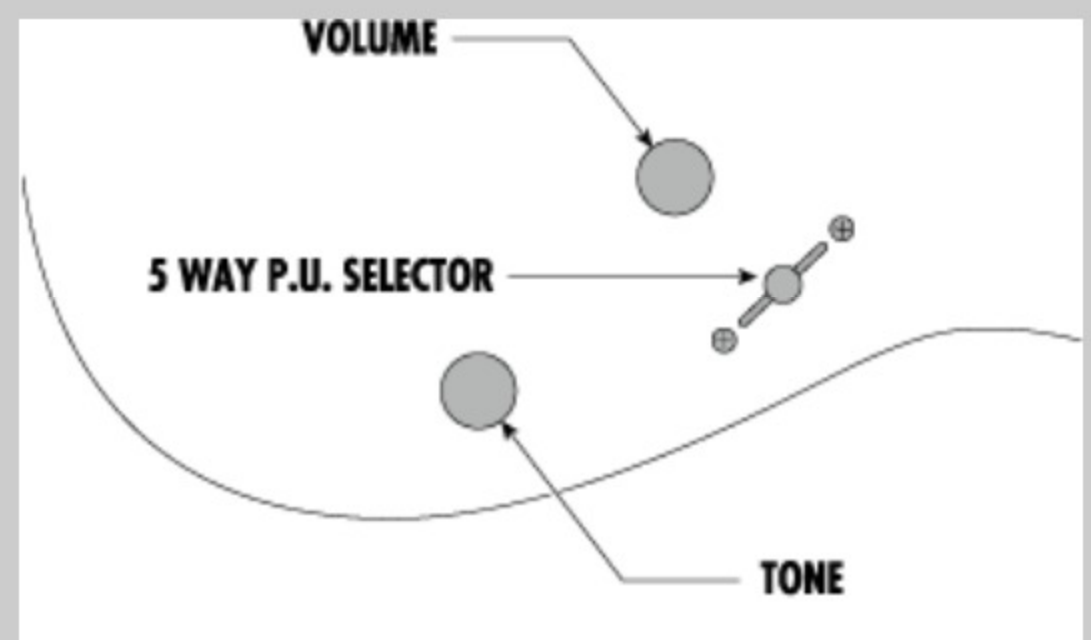

SA260FM

TGB : Transparent Gray Burst

COLOR VARIATION :

SHARE :  

SPEC

SPEC

neck type	SA / Maple neck
top/back/body	Flamed Maple top / Okoume body
fretboard	Jatoba fretboard / White dot inlay
fret	Medium frets
number of frets	22
bridge	T102 tremolo bridge
string space	10.5mm
neck pickup	Resolution Single (S) neck pickup (Passive/Ceramic)
middle pickup	Resolution Single (S) middle pickup (Passive/Ceramic)
bridge pickup	Quantum (H) bridge pickup (Passive/Ceramic)
factory tuning	1E,2B,3G,4D,5A,6E
strings	D'Addario® EXL120
string gauge	.009/.011/.016/.024/.032/.042
hardware color	Chrome

NECK DIMENSIONS

Scale :	648mm/25.5"
a : Width	42mm at NUT
b : Width	57mm at 22F
c : Thickness	19.5mm at 1F
d : Thickness	21.5mm at 12F
Radius :	305mmR

SWITCHING SYSTEM

CONTROLS

OTHERS

Recommended Case W250C