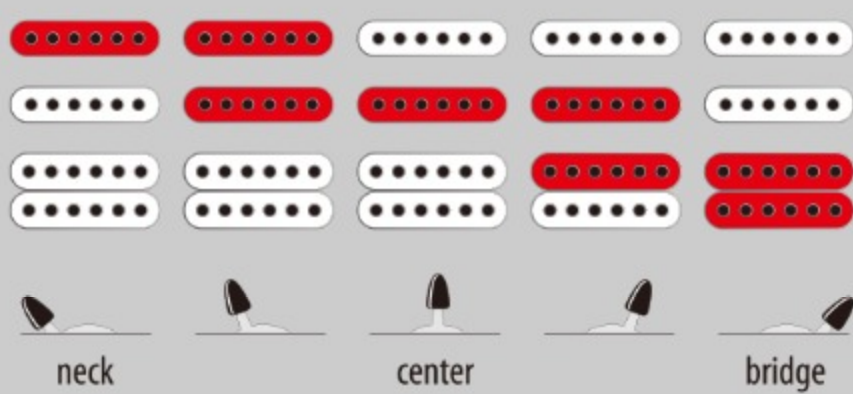

SA260FM

TGB : Transparent Gray Burst

COLOR VARIATION :

SHARE :  

SPEC

SPEC

neck type	SA / Maple neck
top/back/body	Flamed Maple top / Okoume body
fretboard	Jatoba fretboard / White dot inlay
fret	Medium frets
number of frets	22
bridge	T102 tremolo bridge
string space	10.5mm
neck pickup	Resolution Single (S) neck pickup (Passive/Ceramic)
middle pickup	Resolution Single (S) middle pickup (Passive/Ceramic)
bridge pickup	Quantum (H) bridge pickup (Passive/Ceramic)
factory tuning	1E,2B,3G,4D,5A,6E
strings	D'Addario® EXL120
string gauge	.009/.011/.016/.024/.032/.042
hardware color	Chrome

NECK DIMENSIONS

Scale :	648mm/25.5"
a : Width	42mm at NUT
b : Width	57mm at 22F
c : Thickness	19.5mm at 1F
d : Thickness	21.5mm at 12F
Radius :	305mmR

SWITCHING SYSTEM

CONTROLS

OTHERS

Recommended Case W250C