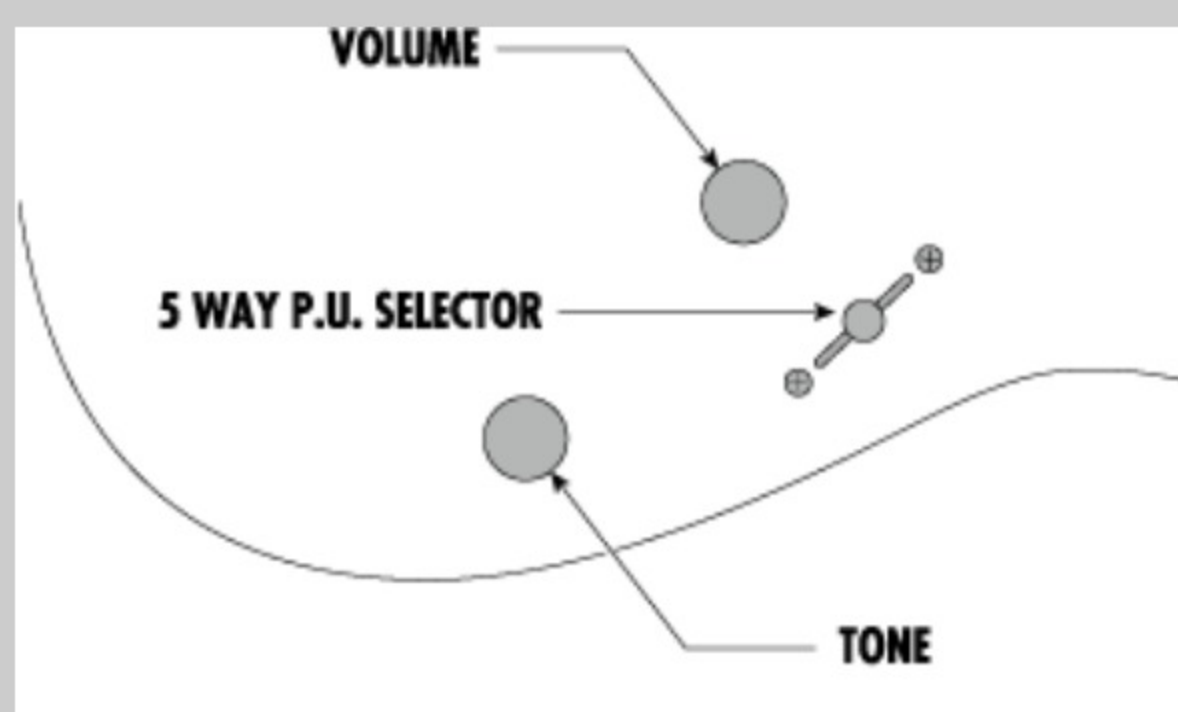

SA260FML 01

TGB : Transparent Gray Burst

COLOR VARIATION :

SHARE :  

SPEC

SPEC

neck type	SA / Maple neck
top/back/body	Flamed Maple top / Mahogany body
fretboard	Jatoba / White dot inlay
fret	Medium frets
bridge	Ibanez T102 tremolo bridge
neck pickup	Resolution Single (S) neck pickup (Passive/Ceramic)
middle pickup	Resolution Single (S) middle pickup (Passive/Ceramic)
bridge pickup	Quantum (H) bridge pickup (Passive/Ceramic)
hardware color	Chrome

NECK DIMENSIONS

Scale :	64825.5
a : Width	42NUT
b : Width	5722
c : Thickness	19.51
d : Thickness	21.512
Radius :	305

SWITCHING SYSTEM

CONTROLS

OTHERS

Recommended Case W200C