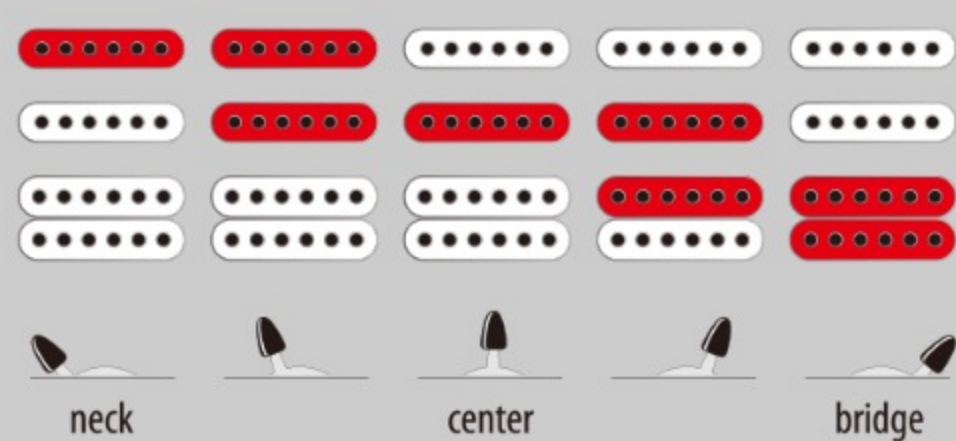

SA260FML 01

TGB : Transparent Gray Burst

COLOR VARIATION :

SHARE :  

SPEC

SPEC

neck type	SA / Maple neck
top/back/body	Flamed Maple top / Mahogany body
fretboard	Jatoba / White dot inlay
fret	Medium frets
bridge	Ibanez T102 tremolo bridge
neck pickup	Resolution Single (S) neck pickup (Passive/Ceramic)
middle pickup	Resolution Single (S) middle pickup (Passive/Ceramic)
bridge pickup	Quantum (H) bridge pickup (Passive/Ceramic)
hardware color	Chrome

NECK DIMENSIONS

Scale :	64825.5
a : Width	42NUT
b : Width	5722
c : Thickness	19.51
d : Thickness	21.512
Radius :	305

SWITCHING SYSTEM

CONTROLS

OTHERS

Recommended Case W200C