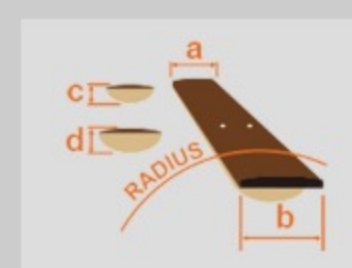

SA260FML 01

TGB : Transparent Gray Burst

COLOR VARIATION :

SHARE :  

SPEC

SPEC

neck type	SA / Maple neck
top/back/body	Flamed Maple top / Mahogany body
fretboard	Jatoba / White dot inlay
fret	Medium frets
bridge	Ibanez T102 tremolo bridge
neck pickup	Resolution Single (S) neck pickup (Passive/Ceramic)
middle pickup	Resolution Single (S) middle pickup (Passive/Ceramic)
bridge pickup	Quantum (H) bridge pickup (Passive/Ceramic)
hardware color	Chrome

NECK DIMENSIONS

Scale :	64825.5
a : Width	42NUT
b : Width	5722
c : Thickness	19.51
d : Thickness	21.512
Radius :	305

SWITCHING SYSTEM

CONTROLS

OTHERS

Recommended Case W200C