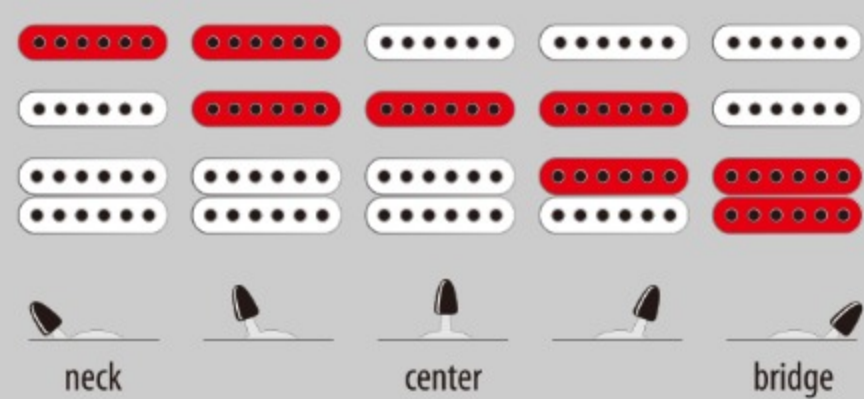

SA360NQM

SPB : Sapphire Blue

COLOR VARIATION :

SHARE :  

SPEC

SPEC

neck type	SA / Maple neck
top/back/body	Quilted Maple top / Okoume body
fretboard	Bound Jatoba fretboard / Abalone dot inlay
fret	Medium frets
number of frets	22
bridge	T102 tremolo bridge
string space	10.5mm
neck pickup	Resolution Single (S) neck pickup (Passive/Ceramic)
middle pickup	Resolution Single (S) middle pickup (Passive/Ceramic)
bridge pickup	Quantum (H) bridge pickup (Passive/Ceramic)
factory tuning	1E,2B,3G,4D,5A,6E
strings	D'Addario? EXL120
string gauge	.009/.011/.016/.024/.032/.042
hardware color	Chrome

NECK DIMENSIONS

Scale :	648mm/25.5"
a : Width	42mm at NUT
b : Width	57mm at 22F
c : Thickness	19.5mm at 1F
d : Thickness	21.5mm at 12F
Radius :	305mmR

SWITCHING SYSTEM

CONTROLS

OTHERS

Recommended Case W250C