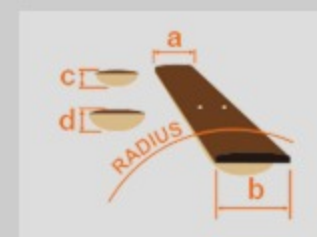

SA360NQM

SPB : Sapphire Blue

COLOR VARIATION :

SHARE :  

SPEC

SPEC

neck type	SA / Maple neck
top/back/body	Quilted Maple top / Okoume body
fretboard	Bound Jatoba fretboard / Abalone dot inlay
fret	Medium frets
number of frets	22
bridge	T102 tremolo bridge
string space	10.5mm
neck pickup	Resolution Single (S) neck pickup (Passive/Ceramic)
middle pickup	Resolution Single (S) middle pickup (Passive/Ceramic)
bridge pickup	Quantum (H) bridge pickup (Passive/Ceramic)
factory tuning	1E,2B,3G,4D,5A,6E
strings	D'Addario? EXL120
string gauge	.009/.011/.016/.024/.032/.042
hardware color	Chrome

NECK DIMENSIONS

Scale :	648mm/25.5"
a : Width	42mm at NUT
b : Width	57mm at 22F
c : Thickness	19.5mm at 1F
d : Thickness	21.5mm at 12F
Radius :	305mmR

SWITCHING SYSTEM

CONTROLS

OTHERS

Recommended Case W250C