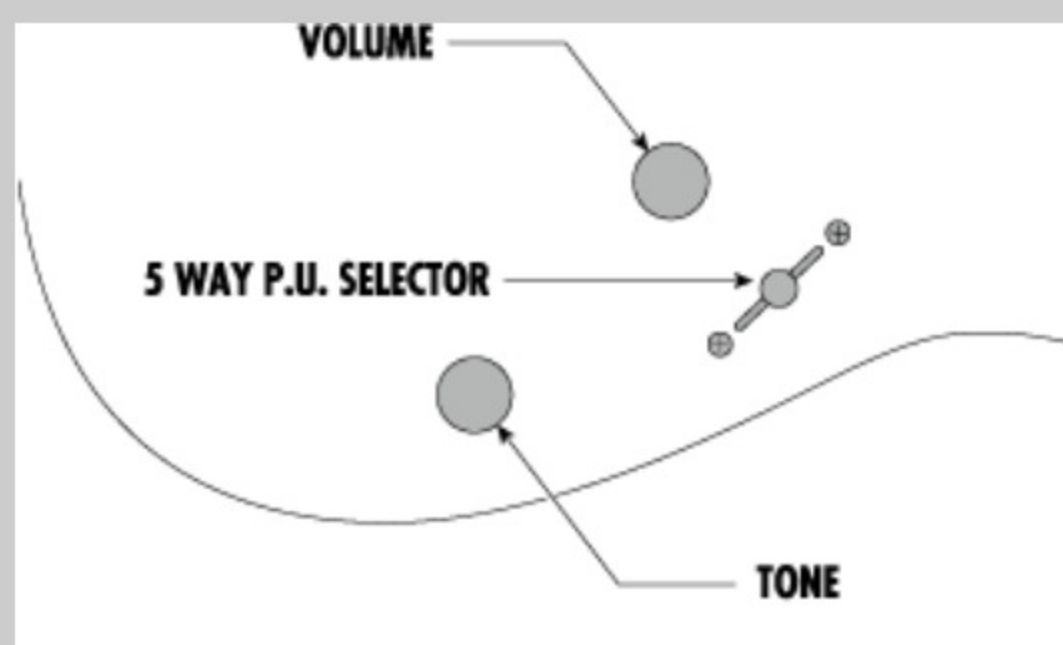

SA360NQM

SPB : Sapphire Blue

COLOR VARIATION :

SHARE :  

SPEC

SPEC

neck type	SA / Maple neck
top/back/body	Quilted Maple top / Okoume body
fretboard	Bound Jatoba fretboard / Abalone dot inlay
fret	Medium frets
number of frets	22
bridge	T102 tremolo bridge
string space	10.5mm
neck pickup	Resolution Single (S) neck pickup (Passive/Ceramic)
middle pickup	Resolution Single (S) middle pickup (Passive/Ceramic)
bridge pickup	Quantum (H) bridge pickup (Passive/Ceramic)
factory tuning	1E,2B,3G,4D,5A,6E
strings	D'Addario? EXL120
string gauge	.009/.011/.016/.024/.032/.042
hardware color	Chrome

NECK DIMENSIONS

Scale :	648mm/25.5"
a : Width	42mm at NUT
b : Width	57mm at 22F
c : Thickness	19.5mm at 1F
d : Thickness	21.5mm at 12F
Radius :	305mmR

SWITCHING SYSTEM

CONTROLS

OTHERS

Recommended Case W250C