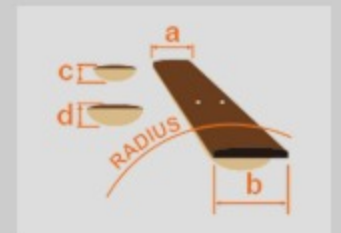

### SPEC

neck type	SA / Maple neck
top/back/body	Maple Burl top / Okoume body
fretboard	Bound Ebony fretboard / Abalone dot inlay
fret	Medium frets
number of frets	22
bridge	T102 tremolo bridge
string space	10.5mm
neck pickup	Resolution Single (S) neck pickup (Passive/Ceramic)
middle pickup	Resolution Single (S) middle pickup (Passive/Ceramic)
bridge pickup	Quantum (H) bridge pickup (Passive/Ceramic)
factory tuning	1E,2B,3G,4D,5A,6E
strings	D'Addario? EXL120
string gauge	.009/.011/.016/.024/.032/.042
hardware color	Chrome

### NECK DIMENSIONS

Scale :	648mm/25.5"
a : Width	42mm at NUT
b : Width	57mm at 22F
c : Thickness	19.5mm at 1F
d : Thickness	21.5mm at 12F
Radius :	305mmR