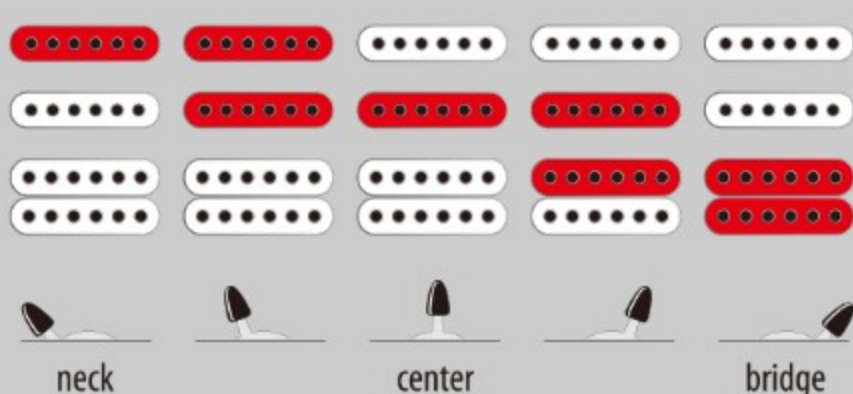

### SPEC

neck type	SA / Maple neck
top/back/body	Maple Burl top / Okoume body
fretboard	Bound Ebony fretboard / Abalone dot inlay
fret	Medium frets
number of frets	22
bridge	T102 tremolo bridge
string space	10.5mm
neck pickup	Resolution Single (S) neck pickup (Passive/Ceramic)
middle pickup	Resolution Single (S) middle pickup (Passive/Ceramic)
bridge pickup	Quantum (H) bridge pickup (Passive/Ceramic)
factory tuning	1E,2B,3G,4D,5A,6E
strings	D'Addario? EXL120
string gauge	.009/.011/.016/.024/.032/.042
hardware color	Chrome

### SWITCHING SYSTEM