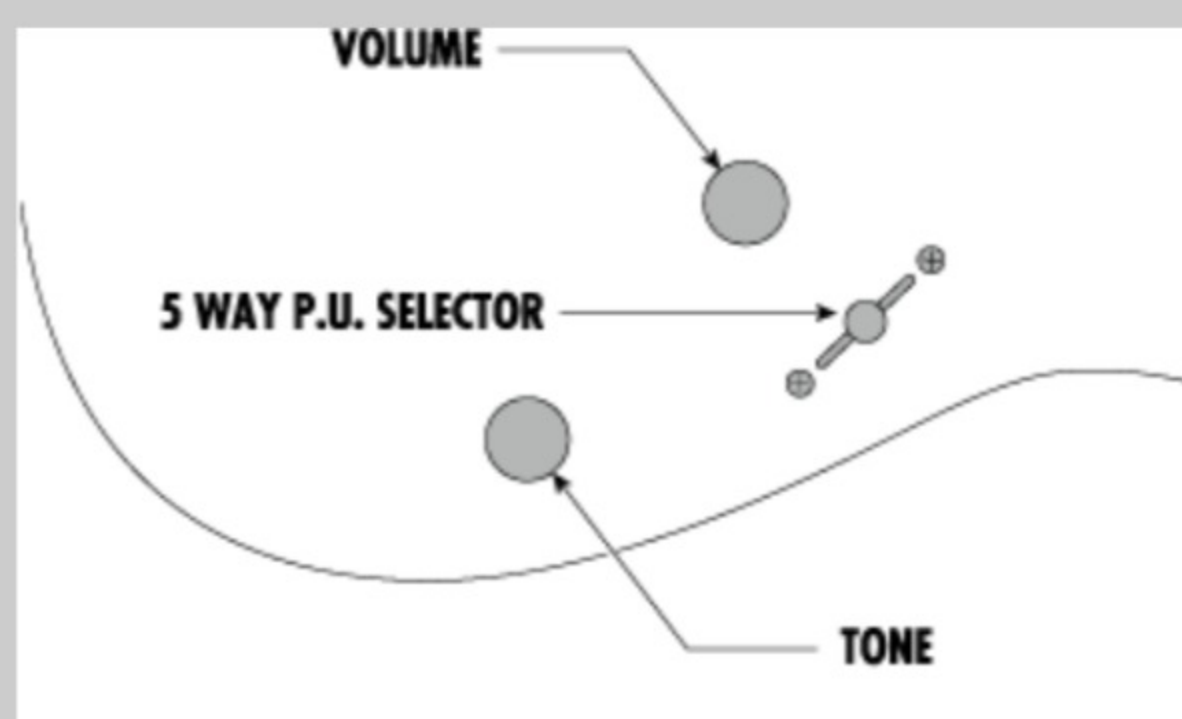

SA460QM 01

ABB : Antique Brown Burst

COLOR VARIATION :  

SHARE :  

SPEC

SPEC

| | |
|----------------|-------------------------------------------------------|
| neck type | SA / Maple neck |
| top/back/body | Quilted Maple top / Okoume w/Abalone binding body |
| fretboard | Bound Jatoba / Abalone dot inlay |
| fret | Medium frets |
| bridge | Ibanez T102 tremolo bridge |
| string space | 10.5mm |
| neck pickup | Resolution Single (S) neck pickup (Passive/Ceramic) |
| middle pickup | Resolution Single (S) middle pickup (Passive/Ceramic) |
| bridge pickup | Quantum (H) bridge pickup (Passive/Ceramic) |
| hardware color | Chrome |

SWITCHING SYSTEM

CONTROLS

OTHERS

Recommended W200C

Case

Locking machine heads