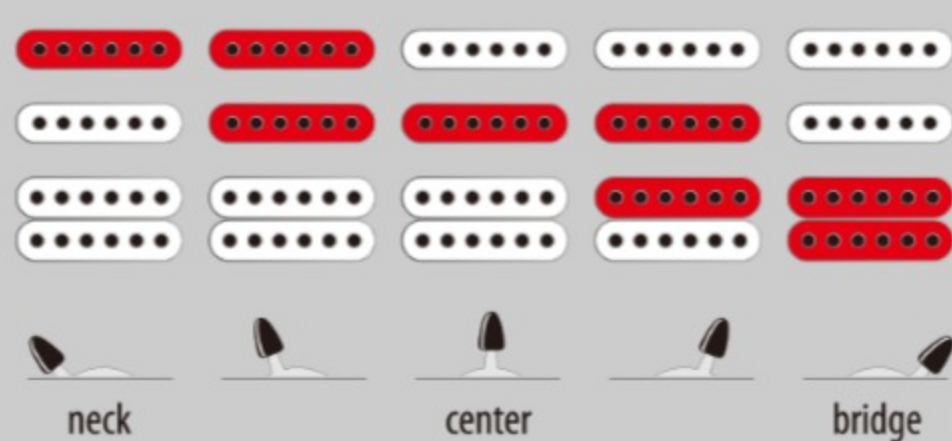

SA460QM 01

ABB : Antique Brown Burst

COLOR VARIATION :  

SHARE :  

SPEC

SPEC

| | |
|----------------|-------------------------------------------------------|
| neck type | SA / Maple neck |
| top/back/body | Quilted Maple top / Okoume w/Abalone binding body |
| fretboard | Bound Jatoba / Abalone dot inlay |
| fret | Medium frets |
| bridge | Ibanez T102 tremolo bridge |
| string space | 10.5mm |
| neck pickup | Resolution Single (S) neck pickup (Passive/Ceramic) |
| middle pickup | Resolution Single (S) middle pickup (Passive/Ceramic) |
| bridge pickup | Quantum (H) bridge pickup (Passive/Ceramic) |
| hardware color | Chrome |

SWITCHING SYSTEM

CONTROLS

OTHERS

Recommended W200C

Case

Locking machine heads