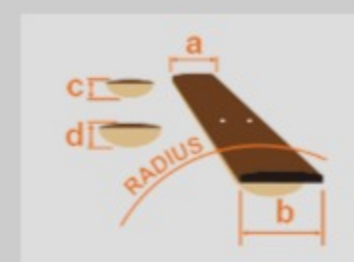

SA460QM 01

ABB : Antique Brown Burst

COLOR VARIATION :  

SHARE :  

SPEC

SPEC

| | |
|----------------|-------------------------------------------------------|
| neck type | SA / Maple neck |
| top/back/body | Quilted Maple top / Okoume w/Abalone binding body |
| fretboard | Bound Jatoba / Abalone dot inlay |
| fret | Medium frets |
| bridge | Ibanez T102 tremolo bridge |
| string space | 10.5mm |
| neck pickup | Resolution Single (S) neck pickup (Passive/Ceramic) |
| middle pickup | Resolution Single (S) middle pickup (Passive/Ceramic) |
| bridge pickup | Quantum (H) bridge pickup (Passive/Ceramic) |
| hardware color | Chrome |

NECK DIMENSIONS

| | |
|---------------|---------------|
| Scale : | 648mm/25.5" |
| a : Width | 42mm at NUT |
| b : Width | 57mm at 22F |
| c : Thickness | 19.5mm at 1F |
| d : Thickness | 21.5mm at 12F |
| Radius : | 305mmR |

SWITCHING SYSTEM

CONTROLS

OTHERS

Recommended W200C

Case

Locking machine heads