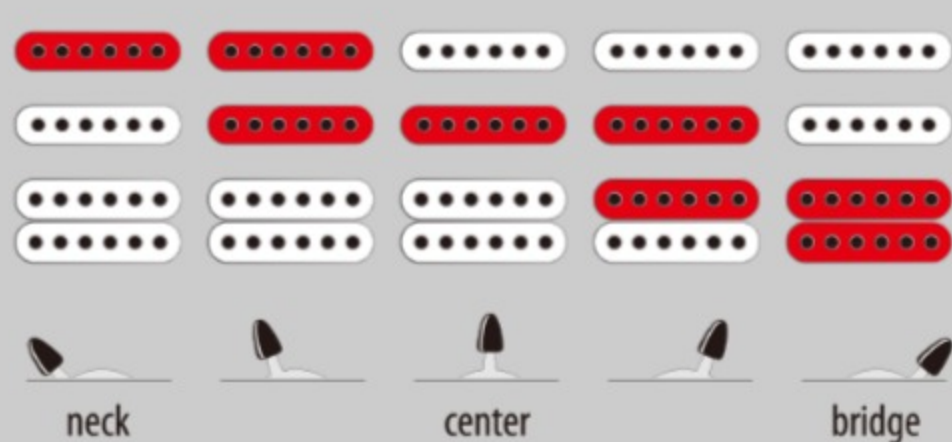

SA560MB 01

ABT : Aqua Blue Flat

COLOR VARIATION :

SHARE :  

SPEC

SPEC

neck type	SA / Maple neck
top/back/body	Maple Burl top / Okoume w/Abalone binding body
fretboard	Bound Ebony / Abalone dot inlay
fret	Medium frets
bridge	Ibanez T102 tremolo bridge
string space	10.5mm
neck pickup	DiMarzio® Black Velvet (S) neck pickup (Passive/Alnico)
middle pickup	DiMarzio® Black Velvet (S) middle pickup (Passive/Alnico)
bridge pickup	DiMarzio® Black Velvet (H) bridge pickup (Passive/Alnico)
nut	Graph Tech® nut
hardware color	Chrome

NECK DIMENSIONS

Scale :	648mm/25.5"
a : Width	42mm at NUT
b : Width	57mm at 22F
c : Thickness	19.5mm at 1F
d : Thickness	21.5mm at 12F
Radius :	305mmR

SWITCHING SYSTEM

CONTROLS

OTHERS

Recommended Case	W200C
Locking machine heads	