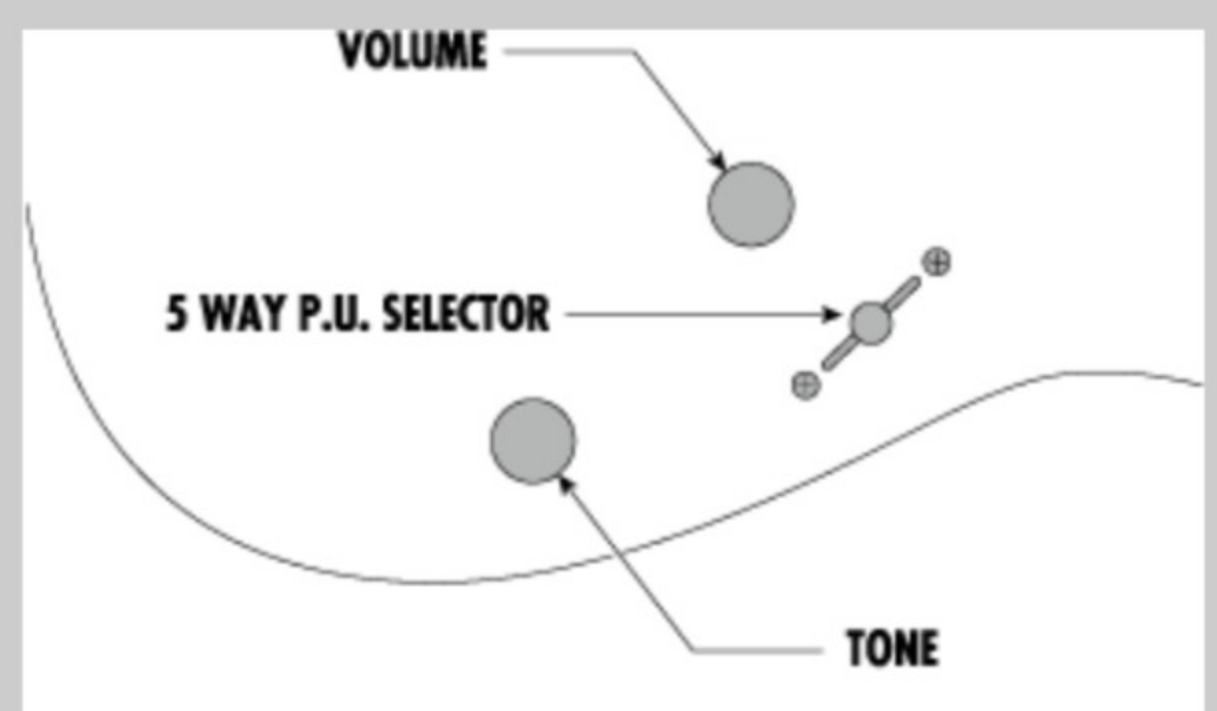

SA560MB 01

ABT : Aqua Blue Flat

COLOR VARIATION :

SHARE :  

SPEC

SPEC

neck type	SA / Maple neck
top/back/body	Maple Burl top / Okoume w/Abalone binding body
fretboard	Bound Ebony / Abalone dot inlay
fret	Medium frets
bridge	Ibanez T102 tremolo bridge
string space	10.5mm
neck pickup	DiMarzio® Black Velvet (S) neck pickup (Passive/Alnico)
middle pickup	DiMarzio® Black Velvet (S) middle pickup (Passive/Alnico)
bridge pickup	DiMarzio® Black Velvet (H) bridge pickup (Passive/Alnico)
nut	Graph Tech® nut
hardware color	Chrome

NECK DIMENSIONS

Scale :	648mm/25.5"
a : Width	42mm at NUT
b : Width	57mm at 22F
c : Thickness	19.5mm at 1F
d : Thickness	21.5mm at 12F
Radius :	305mmR

SWITCHING SYSTEM

CONTROLS

OTHERS

Recommended Case	W200C
Locking machine heads	