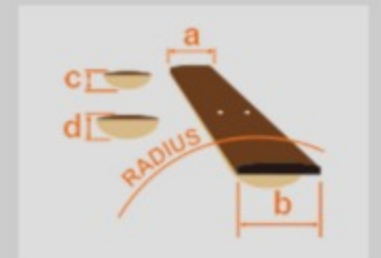

SA560MB 01

ABT : Aqua Blue Flat

COLOR VARIATION :

SHARE :  

SPEC

SPEC

neck type	SA / Maple neck
top/back/body	Maple Burl top / Okoume w/Abalone binding body
fretboard	Bound Ebony / Abalone dot inlay
fret	Medium frets
bridge	Ibanez T102 tremolo bridge
string space	10.5mm
neck pickup	DiMarzio® Black Velvet (S) neck pickup (Passive/Alnico)
middle pickup	DiMarzio® Black Velvet (S) middle pickup (Passive/Alnico)
bridge pickup	DiMarzio® Black Velvet (H) bridge pickup (Passive/Alnico)
nut	Graph Tech® nut
hardware color	Chrome

NECK DIMENSIONS

Scale :	648mm/25.5"
a : Width	42mm at NUT
b : Width	57mm at 22F
c : Thickness	19.5mm at 1F
d : Thickness	21.5mm at 12F
Radius :	305mmR

SWITCHING SYSTEM

CONTROLS

OTHERS

Recommended Case	W200C
Locking machine heads	