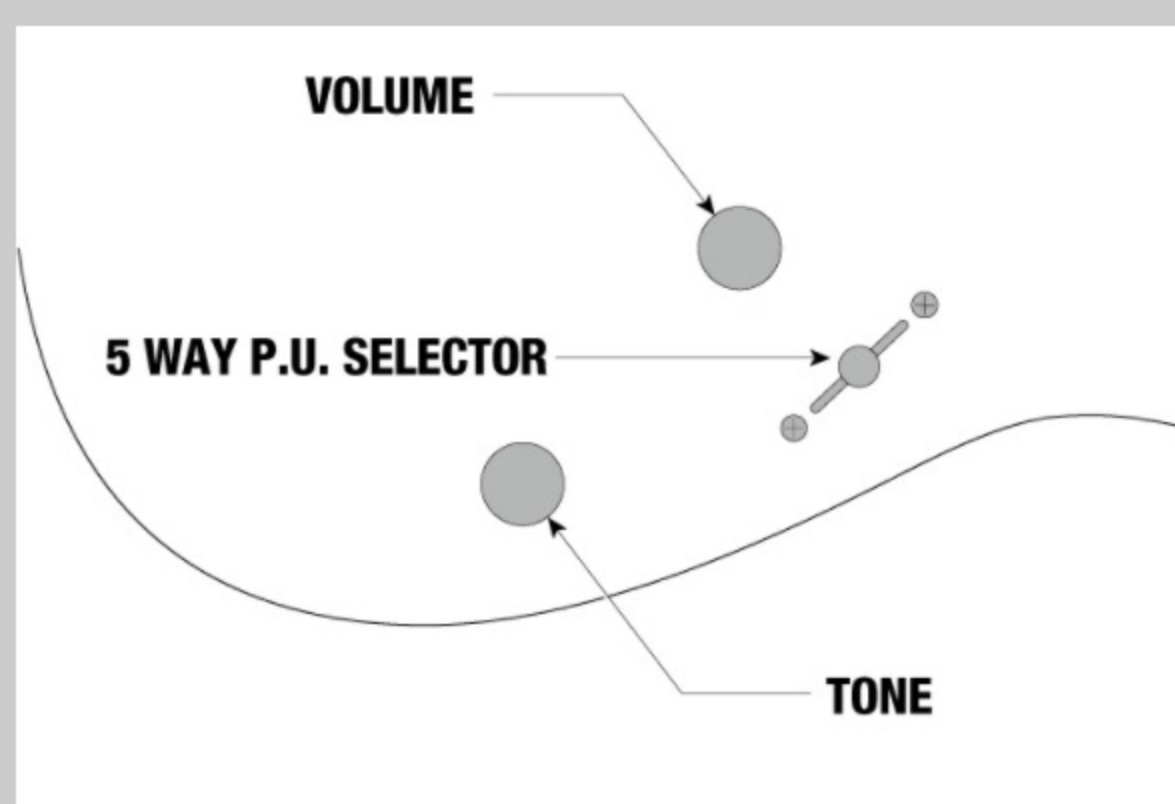

NECK DIMENSIONS

Scale :	648mm
a : Width	43mm at NUT
b : Width	58mm at 24F
c : Thickness	19mm at 1F
d : Thickness	21mm at 12F
Radius :	400mmR

DESCRIPTION +

SWITCHING SYSTEM

DESCRIPTION

+

CONTROLS

DESCRIPTION