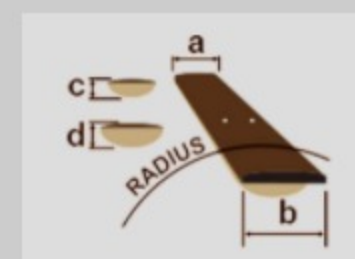

SEW761CW

S

COLOR VARIATION : 
NTF : Natural Flat

SHARE :  

SPEC

SPECS

neck type	Wizard III / Roasted Maple neck
top/back/body	Figured Black Walnut top / Meranti body
fretboard	Rosewood fretboard / Off-set white acrylic pearl dot inlay
fret	Jumbo frets
number of frets	24
bridge	F106 bridge
string space	10.5mm
neck pickup	DiMarzio® True Velvet™ (S) neck pickup (Passive/Alnico)
middle pickup	DiMarzio® True Velvet™ (S) middle pickup (Passive/Alnico)
bridge pickup	DiMarzio® The Tone Zone® (H) bridge pickup (Passive/Alnico)
factory tuning	1E,2B,3G,4D,5A,6E
strings	D'Addario® EXL110
string gauge	.010/.013/.017/.026/.036/.046
nut	Plastic nut
hardware color	Black

NECK DIMENSIONS

Scale :	648mm
a : Width	43mm at NUT
b : Width	58mm at 24F
c : Thickness	19mm at 1F
d : Thickness	21mm at 12F
Radius :	400mmR

DESCRIPTION +

SWITCHING SYSTEM

DESCRIPTION

+

CONTROLS

DESCRIPTION