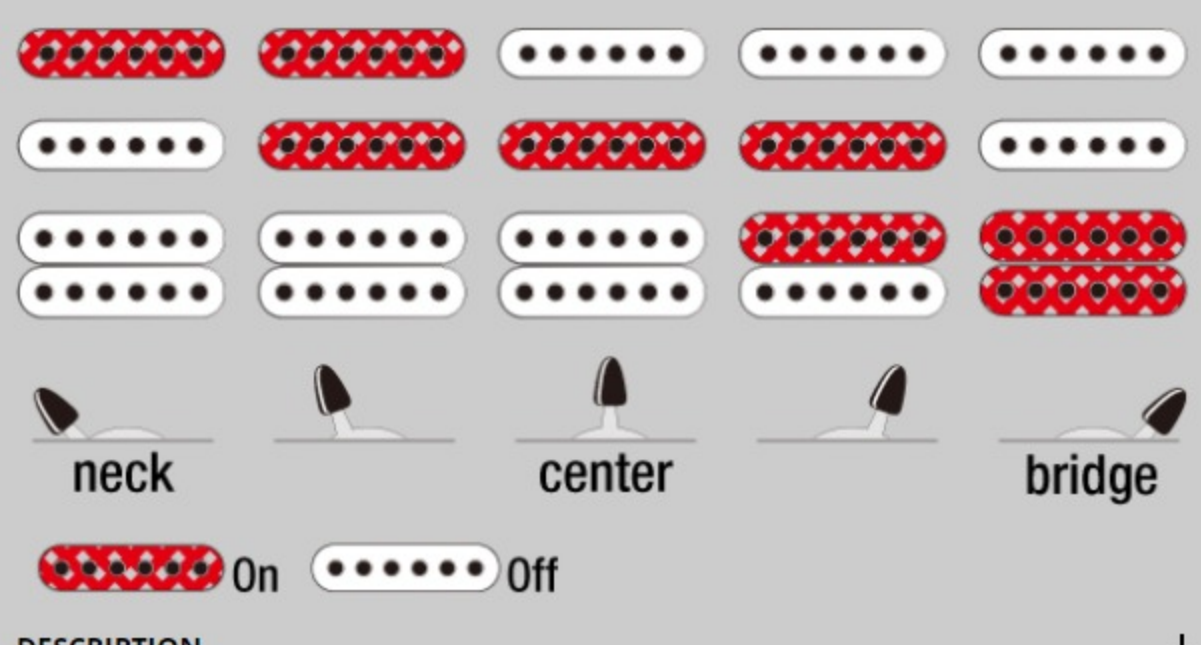

SEW761CW

S

COLOR VARIATION : 
NTF : Natural Flat

SHARE :  

SPEC

SPECS

neck type	Wizard III / Roasted Maple neck
top/back/body	Figured Black Walnut top / Meranti body
fretboard	Rosewood fretboard / Off-set white acrylic pearl dot inlay
fret	Jumbo frets
number of frets	24
bridge	F106 bridge
string space	10.5mm
neck pickup	DiMarzio® True Velvet™ (S) neck pickup (Passive/Alnico)
middle pickup	DiMarzio® True Velvet™ (S) middle pickup (Passive/Alnico)
bridge pickup	DiMarzio® The Tone Zone® (H) bridge pickup (Passive/Alnico)
factory tuning	1E,2B,3G,4D,5A,6E
strings	D'Addario® EXL110
string gauge	.010/.013/.017/.026/.036/.046
nut	Plastic nut
hardware color	Black

NECK DIMENSIONS

Scale :	648mm
a : Width	43mm at NUT
b : Width	58mm at 24F
c : Thickness	19mm at 1F
d : Thickness	21mm at 12F
Radius :	400mmR

DESCRIPTION +

SWITCHING SYSTEM

DESCRIPTION

+

CONTROLS

DESCRIPTION