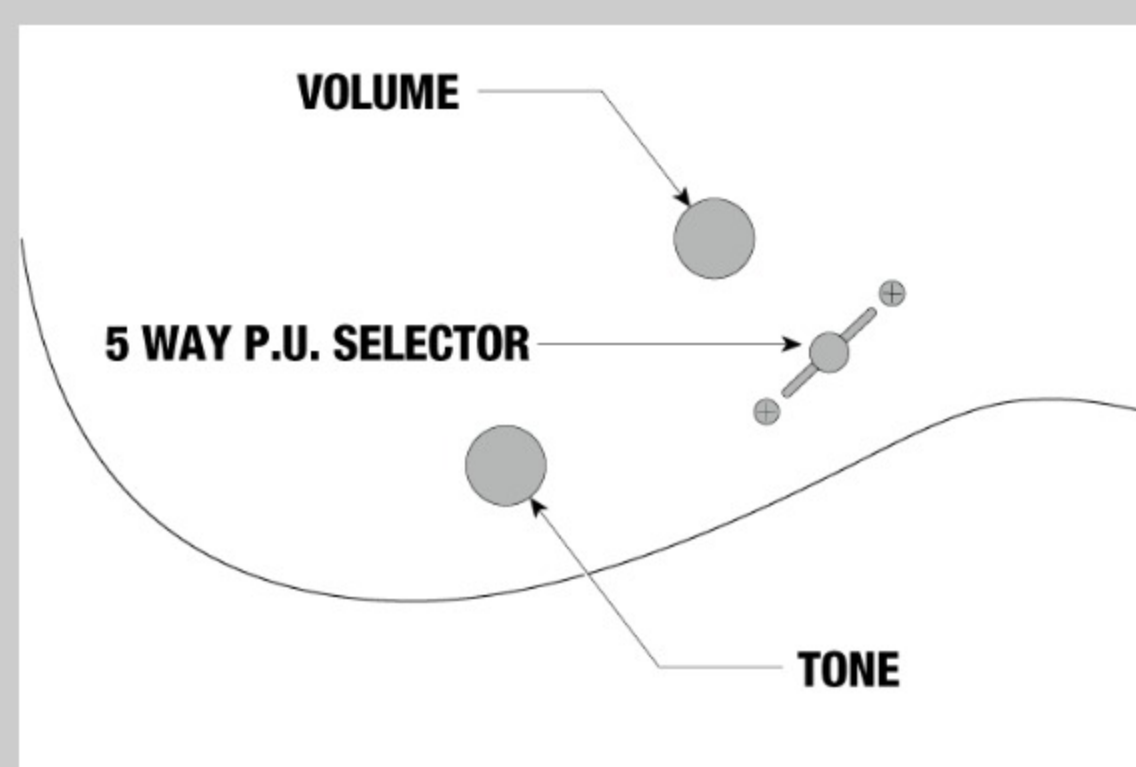

NECK DIMENSIONS

Scale :	648mm/25.5"
a : Width	43mm at NUT
b : Width	58mm at 24F
c : Thickness	19mm at 1F
d : Thickness	21mm at 12F
Radius :	400mmR

DESCRIPTION +

SWITCHING SYSTEM

DESCRIPTION

CONTROLS

DESCRIPTION