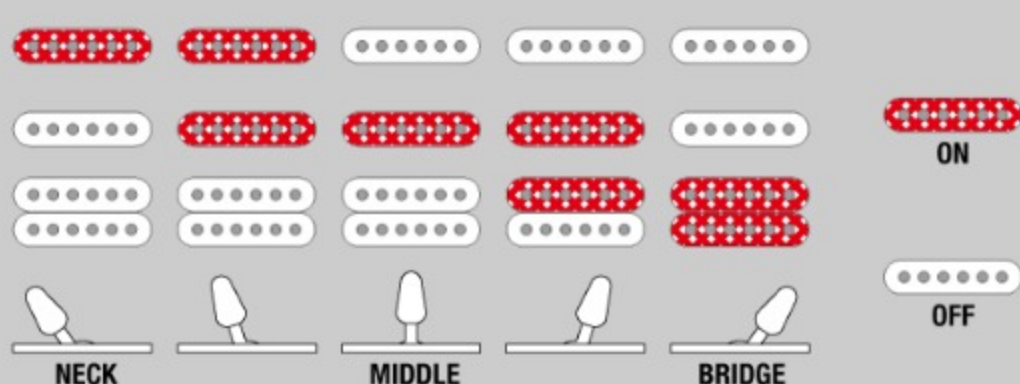

SEW761CW

COLOR VARIATION :

NTF : Natural Flat

SHARE :

SPEC

SPECS

neck type	Wizard III / Roasted Maple neck
top/back/body	Figured Black Walnut top / Meranti body
fretboard	Rosewood fretboard / Off-set white dot inlay
fret	Jumbo frets
number of frets	24
bridge	F106 bridge
string space	10.5mm
neck pickup	DiMarzio® True Velvet™ (S) neck pickup (Passive/Alnico)
middle pickup	DiMarzio® True Velvet™ (S) middle pickup (Passive/Alnico)
bridge pickup	DiMarzio® The Tone Zone® (H) bridge pickup (Passive/Alnico)
factory tuning	1E,2B,3G,4D,5A,6E
strings	D'Addario® EXL110
string gauge	.010/.013/.017/.026/.036/.046
hardware color	Black

NECK DIMENSIONS

Scale :	648mm/25.5"
a : Width	43mm at NUT
b : Width	58mm at 24F
c : Thickness	19mm at 1F
d : Thickness	21mm at 12F
Radius :	400mmR

DESCRIPTION +

SWITCHING SYSTEM

DESCRIPTION

CONTROLS

DESCRIPTION