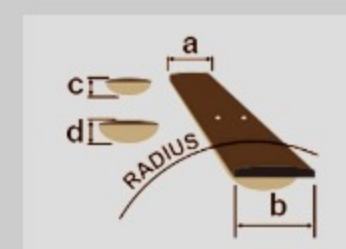

SEW761CW

COLOR VARIATION :

NTF : Natural Flat

SHARE :

SPEC

SPECS

neck type	Wizard III / Roasted Maple neck
top/back/body	Figured Black Walnut top / Meranti body
fretboard	Rosewood fretboard / Off-set white dot inlay
fret	Jumbo frets
number of frets	24
bridge	F106 bridge
string space	10.5mm
neck pickup	DiMarzio® True Velvet™ (S) neck pickup (Passive/Alnico)
middle pickup	DiMarzio® True Velvet™ (S) middle pickup (Passive/Alnico)
bridge pickup	DiMarzio® The Tone Zone® (H) bridge pickup (Passive/Alnico)
factory tuning	1E,2B,3G,4D,5A,6E
strings	D'Addario® EXL110
string gauge	.010/.013/.017/.026/.036/.046
hardware color	Black

NECK DIMENSIONS

Scale :	648mm/25.5"
a : Width	43mm at NUT
b : Width	58mm at 24F
c : Thickness	19mm at 1F
d : Thickness	21mm at 12F
Radius :	400mmR

DESCRIPTION +

SWITCHING SYSTEM

DESCRIPTION

CONTROLS

DESCRIPTION