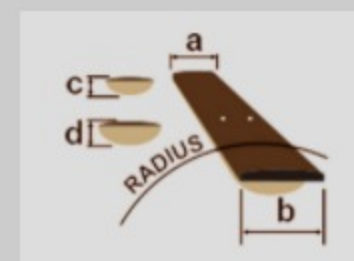

SEW761FM

COLOR VARIATION :

NTF : Natural Flat

SHARE :

SPEC

SPECS

neck type	Wizard III / Roasted Maple neck
top/back/body	Flamed Maple top / Meranti body
fretboard	Rosewood fretboard / Off-set white acrylic pearl dot inlay
fret	Jumbo frets
number of frets	24
bridge	F106 bridge
string space	10.5mm
neck pickup	DiMarzio® True Velvet™ (S) neck pickup (Passive/Alnico)
middle pickup	DiMarzio® True Velvet™ (S) middle pickup (Passive/Alnico)
bridge pickup	DiMarzio® The Tone Zone® (H) bridge pickup (Passive/Alnico)
factory tuning	1E,2B,3G,4D,5A,6E
strings	D'Addario® EXL110
string gauge	.010/.013/.017/.026/.036/.046
nut	Plastic nut
hardware color	Gold

NECK DIMENSIONS

Scale :	648mm
a : Width	43mm at NUT
b : Width	58mm at 24F
c : Thickness	19mm at 1F
d : Thickness	21mm at 12F
Radius :	400mmR

DESCRIPTION +

SWITCHING SYSTEM

DESCRIPTION

+

CONTROLS

DESCRIPTION