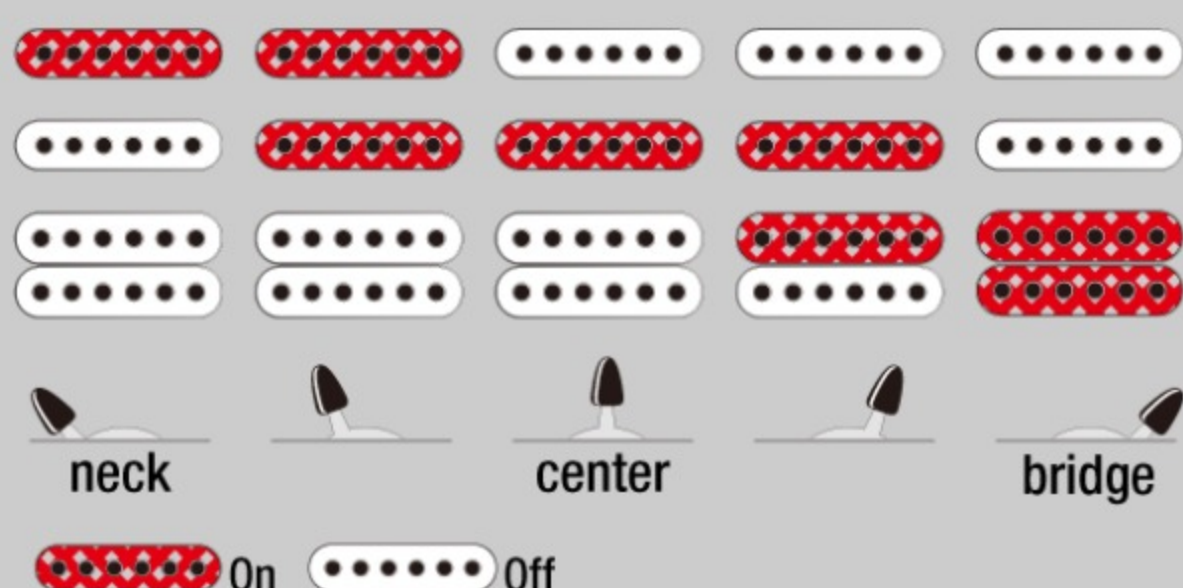

SEW761FM

COLOR VARIATION :

NTF : Natural Flat

SHARE :

SPEC

SPECS

neck type	Wizard III / Roasted Maple neck
top/back/body	Flamed Maple top / Meranti body
fretboard	Rosewood fretboard / Off-set white acrylic pearl dot inlay
fret	Jumbo frets
number of frets	24
bridge	F106 bridge
string space	10.5mm
neck pickup	DiMarzio® True Velvet™ (S) neck pickup (Passive/Alnico)
middle pickup	DiMarzio® True Velvet™ (S) middle pickup (Passive/Alnico)
bridge pickup	DiMarzio® The Tone Zone® (H) bridge pickup (Passive/Alnico)
factory tuning	1E,2B,3G,4D,5A,6E
strings	D'Addario® EXL110
string gauge	.010/.013/.017/.026/.036/.046
nut	Plastic nut
hardware color	Gold

NECK DIMENSIONS

Scale :	648mm
a : Width	43mm at NUT
b : Width	58mm at 24F
c : Thickness	19mm at 1F
d : Thickness	21mm at 12F
Radius :	400mmR

DESCRIPTION +

SWITCHING SYSTEM

DESCRIPTION

+

CONTROLS

DESCRIPTION