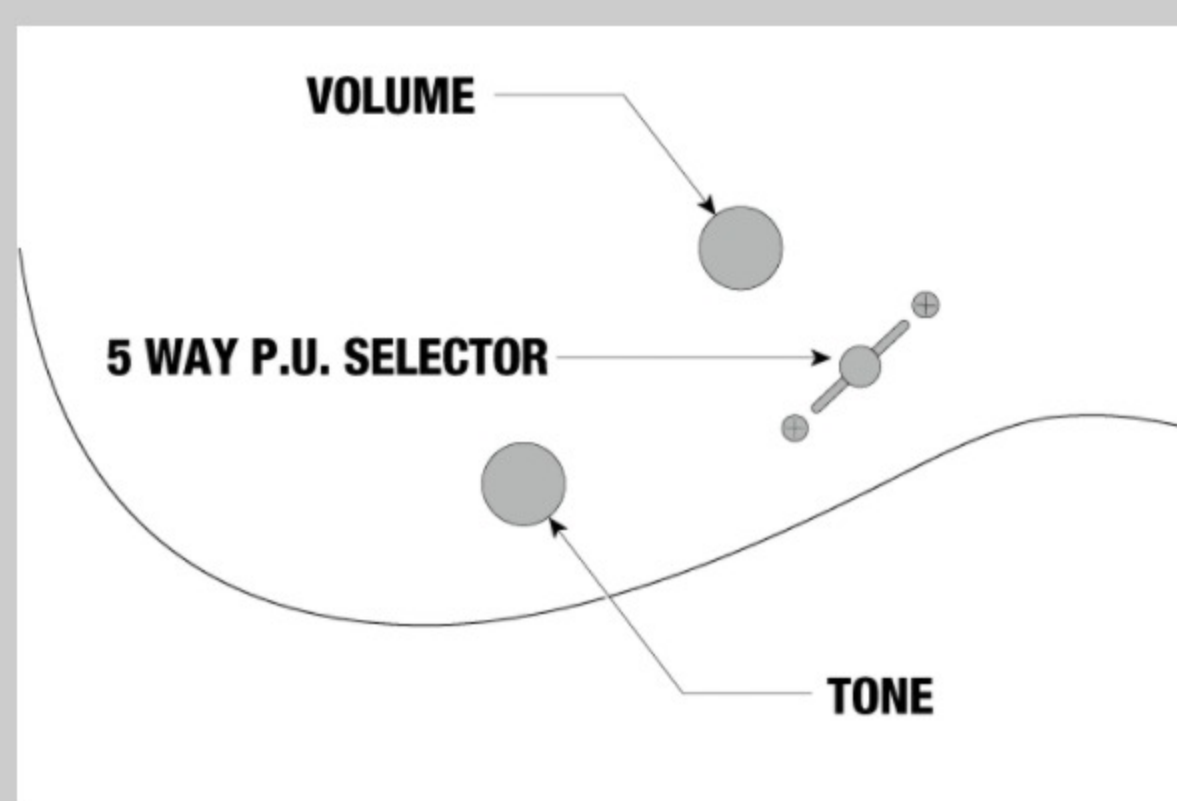

NECK DIMENSIONS

Scale :	648mm
a : Width	43mm at NUT
b : Width	58mm at 24F
c : Thickness	19mm at 1F
d : Thickness	21mm at 12F
Radius :	400mmR

DESCRIPTION +

SWITCHING SYSTEM

DESCRIPTION

+

CONTROLS

DESCRIPTION