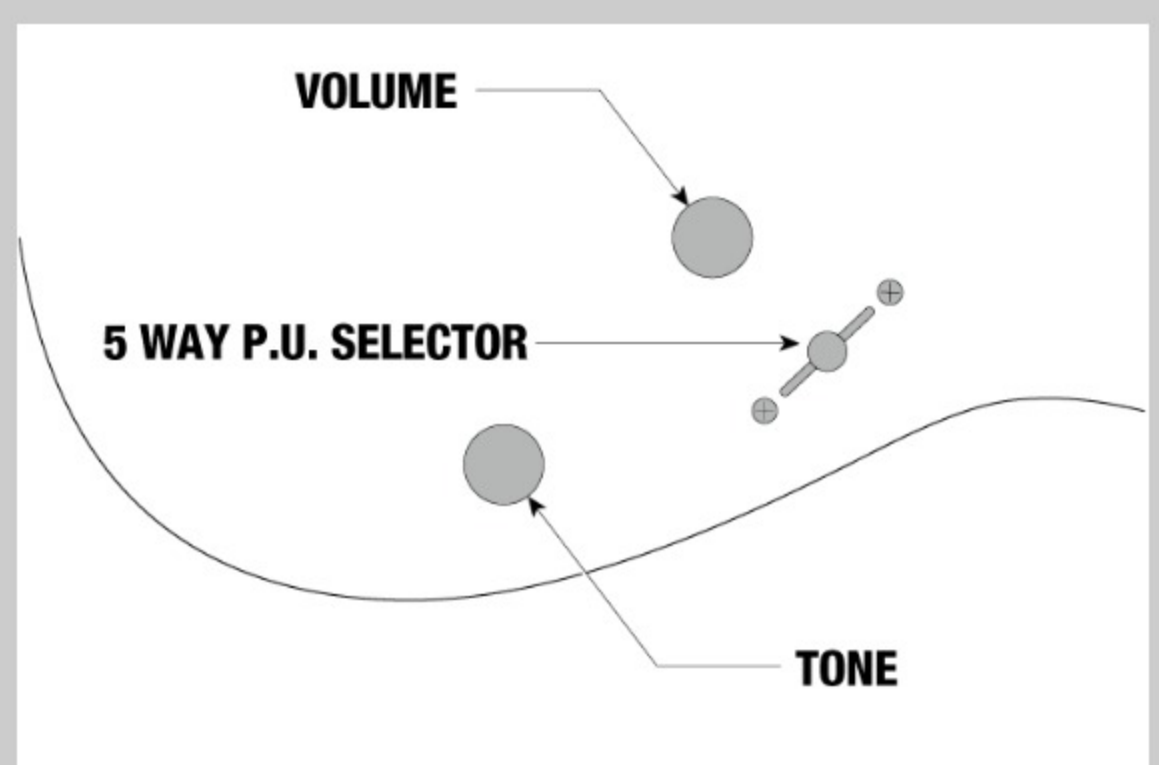

### NECK DIMENSIONS

Scale :	648mm/25.5"
a : Width	43mm at NUT
b : Width	58mm at 24F
c : Thickness	19mm at 1F
d : Thickness	21mm at 12F
Radius :	400mmR

DESCRIPTION +

### SWITCHING SYSTEM

DESCRIPTION +

### CONTROLS

DESCRIPTION +