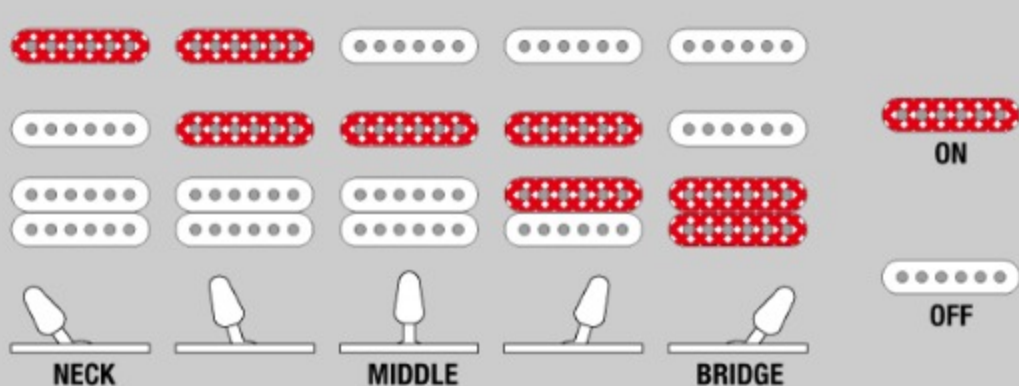

### SPECS

neck type	Wizard III / Roasted Maple neck
top/back/body	Flamed Maple top / Meranti body
fretboard	Rosewood fretboard / Off-set white dot inlay
fret	Jumbo frets
number of frets	24
bridge	F106 bridge
string space	10.5mm
neck pickup	DiMarzio® True Velvet™ (S) neck pickup (Passive/Alnico)
middle pickup	DiMarzio® True Velvet™ (S) middle pickup (Passive/Alnico)
bridge pickup	DiMarzio® The Tone Zone® (H) bridge pickup (Passive/Alnico)
factory tuning	1E,2B,3G,4D,5A,6E
strings	D'Addario® EXL110
string gauge	.010/.013/.017/.026/.036/.046
hardware color	Gold

### NECK DIMENSIONS

Scale :	648mm/25.5"
a : Width	43mm at NUT
b : Width	58mm at 24F
c : Thickness	19mm at 1F
d : Thickness	21mm at 12F
Radius :	400mmR

DESCRIPTION +

### SWITCHING SYSTEM

DESCRIPTION +