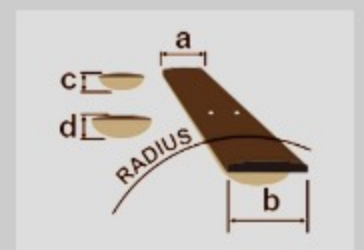

# SEW761FM

COLOR VARIATION : 

NTF : Natural Flat

SHARE :  

### SPECS

neck type	Wizard III / Roasted Maple neck
top/back/body	Flamed Maple top / Meranti body
fretboard	Rosewood fretboard / Off-set white dot inlay
fret	Jumbo frets
number of frets	24
bridge	F106 bridge
string space	10.5mm
neck pickup	DiMarzio® True Velvet™ (S) neck pickup (Passive/Alnico)
middle pickup	DiMarzio® True Velvet™ (S) middle pickup (Passive/Alnico)
bridge pickup	DiMarzio® The Tone Zone® (H) bridge pickup (Passive/Alnico)
factory tuning	1E,2B,3G,4D,5A,6E
strings	D'Addario® EXL110
string gauge	.010/.013/.017/.026/.036/.046
hardware color	Gold

### NECK DIMENSIONS

Scale :	648mm/25.5"
a : Width	43mm at NUT
b : Width	58mm at 24F
c : Thickness	19mm at 1F
d : Thickness	21mm at 12F
Radius :	400mmR

DESCRIPTION +