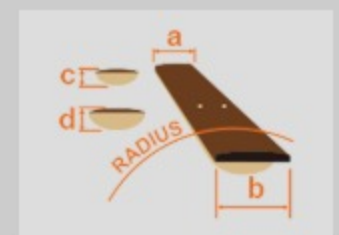

SEW761MCW

NTF : Natural Flat

COLOR VARIATION :

SHARE : [f](#) [t](#)

SPEC

SPEC

neck type	Wizard III / Roasted Maple neck
top/back/body	Figured Black Walnut top / Meranti body
fretboard	Roasted Maple fretboard / Off-set black acrylic pearl dot inlay
fret	Jumbo frets
number of frets	24
bridge	F106 bridge
string space	10.5mm
neck pickup	DiMarzio® True Velvet™ (S) neck pickup (Passive/Alnico)
middle pickup	DiMarzio® True Velvet™ (S) middle pickup (Passive/Alnico)
bridge pickup	DiMarzio® The Tone Zone® (H) bridge pickup (Passive/Alnico)
factory tuning	1E,2B,3G,4D,5A,6E
strings	D'Addario® EXL110
string gauge	.010/.013/.017/.026/.036/.046
hardware color	Black

NECK DIMENSIONS

Scale :	648mm/25.5"
a : Width	43mm at NUT
b : Width	58mm at 24F
c : Thickness	19mm at 1F
d : Thickness	21mm at 12F
Radius :	400mmR

SWITCHING SYSTEM

CONTROLS