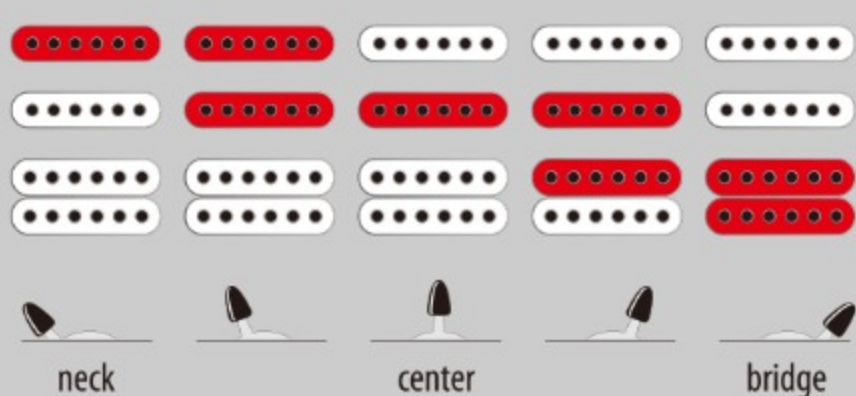

SEW761MCW

NTF : Natural Flat

COLOR VARIATION :

SHARE : [f](#) [t](#)

SPEC

SPEC

neck type	Wizard III / Roasted Maple neck
top/back/body	Figured Black Walnut top / Meranti body
fretboard	Roasted Maple fretboard / Off-set black acrylic pearl dot inlay
fret	Jumbo frets
number of frets	24
bridge	F106 bridge
string space	10.5mm
neck pickup	DiMarzio® True Velvet™ (S) neck pickup (Passive/Alnico)
middle pickup	DiMarzio® True Velvet™ (S) middle pickup (Passive/Alnico)
bridge pickup	DiMarzio® The Tone Zone® (H) bridge pickup (Passive/Alnico)
factory tuning	1E,2B,3G,4D,5A,6E
strings	D'Addario® EXL110
string gauge	.010/.013/.017/.026/.036/.046
hardware color	Black

NECK DIMENSIONS

Scale :	648mm/25.5"
a : Width	43mm at NUT
b : Width	58mm at 24F
c : Thickness	19mm at 1F
d : Thickness	21mm at 12F
Radius :	400mmR

SWITCHING SYSTEM

CONTROLS