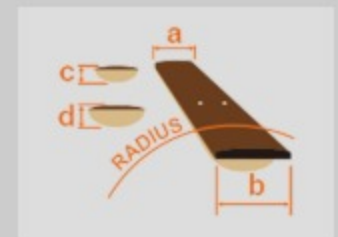

SIX6DFM *f. custom*

BCB : Blue Space Burst

COLOR VARIATION :

SHARE :  

SPEC

SPEC

neck type	Nitro Wizard / 3pc Maple/Purpleheart neck
top/back/body	Flamed Maple top / Nyatoh body
fretboard	Bound Ebony
fret	Jumbo frets
bridge	Gibraltar Standard II bridge
string space	10.8mm
neck pickup	DiMarzio® Fusion Edge (H) neck pickup (Passive/Ceramic)
bridge pickup	DiMarzio® Fusion Edge (H) bridge pickup (Passive/Ceramic)
hardware color	Black

NECK DIMENSIONS

Scale :	648mm/25.5"
a : Width	43mm at NUT
b : Width	58mm at 24F
c : Thickness	19mm at 1F
d : Thickness	21mm at 12F
Radius :	400mmR

SWITCHING SYSTEM

CONTROLS

OTHERS

Recommended Case	M300C
Coil-tap switch	
Luminescent side dot inlay	
Gotoh® MG-T locking machine heads	