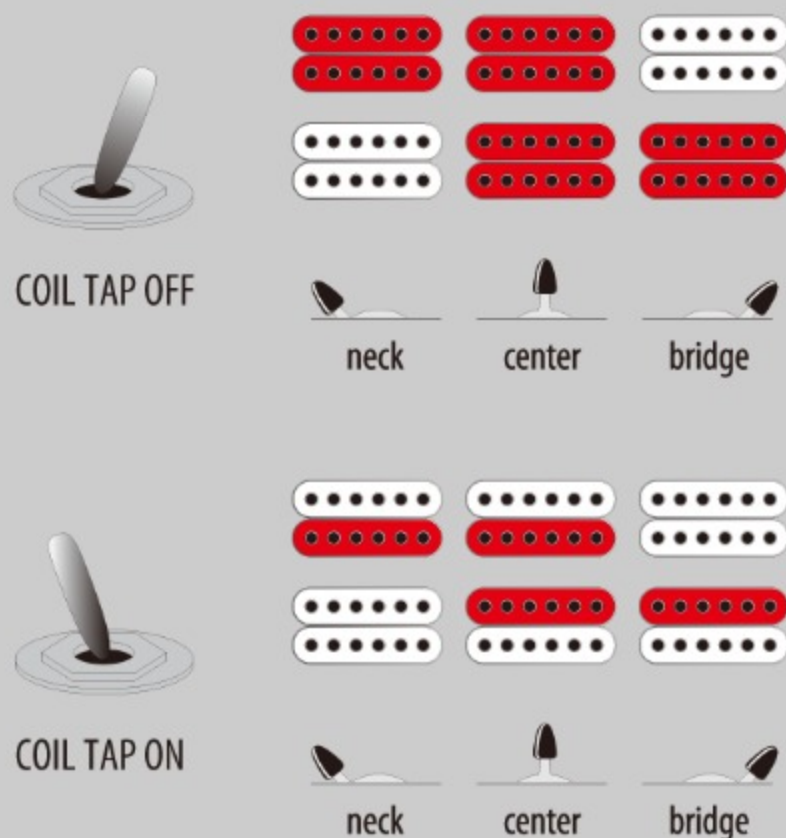

SIX6DFM *f. custom*

BCB : Blue Space Burst

COLOR VARIATION :

SHARE :  

SPEC

SPEC

neck type	Nitro Wizard / 3pc Maple/Purpleheart neck
top/back/body	Flamed Maple top / Nyatoh body
fretboard	Bound Ebony
fret	Jumbo frets
bridge	Gibraltar Standard II bridge
string space	10.8mm
neck pickup	DiMarzio® Fusion Edge (H) neck pickup (Passive/Ceramic)
bridge pickup	DiMarzio® Fusion Edge (H) bridge pickup (Passive/Ceramic)
hardware color	Black

NECK DIMENSIONS

Scale :	648mm/25.5"
a : Width	43mm at NUT
b : Width	58mm at 24F
c : Thickness	19mm at 1F
d : Thickness	21mm at 12F
Radius :	400mmR

SWITCHING SYSTEM

CONTROLS

OTHERS

Recommended Case	M300C
Coil-tap switch	
Luminescent side dot inlay	
Gotoh® MG-T locking machine heads	