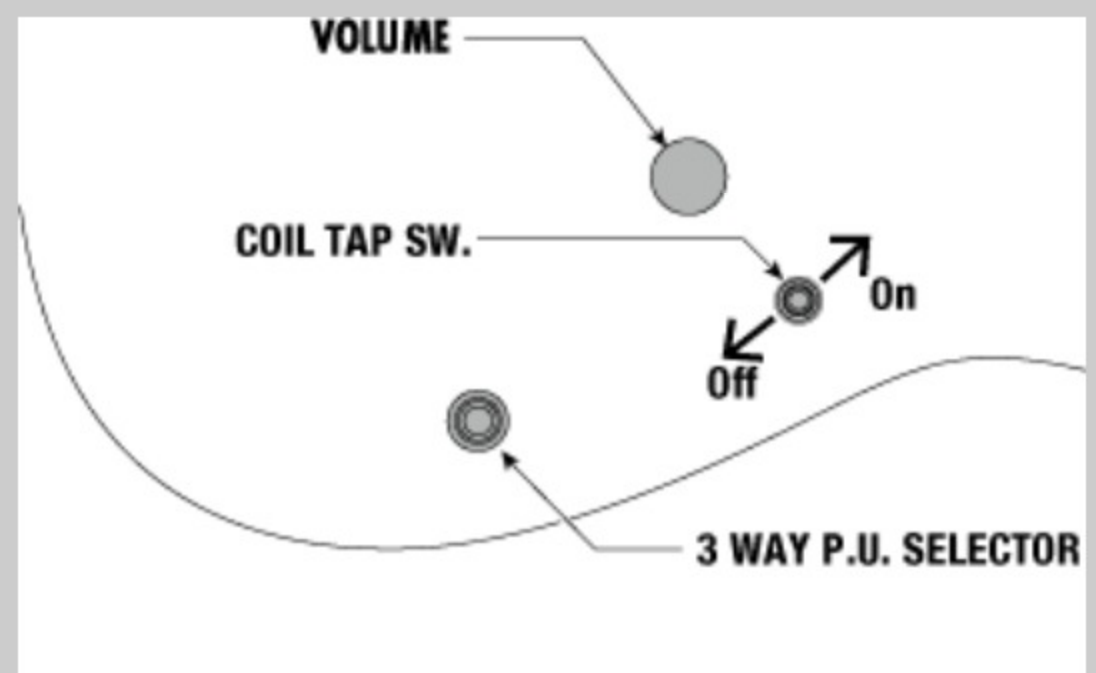

NECK DIMENSIONS

Scale :	648mm/25.5"
a : Width	43mm at NUT
b : Width	58mm at 24F
c : Thickness	19mm at 1F
d : Thickness	21mm at 12F
Radius :	400mmR

SWITCHING SYSTEM

CONTROLS

OTHERS

Recommended Case	M300C
Coil-tap switch	
Luminescent side dot inlay	
Gotoh® MG-T locking machine heads	