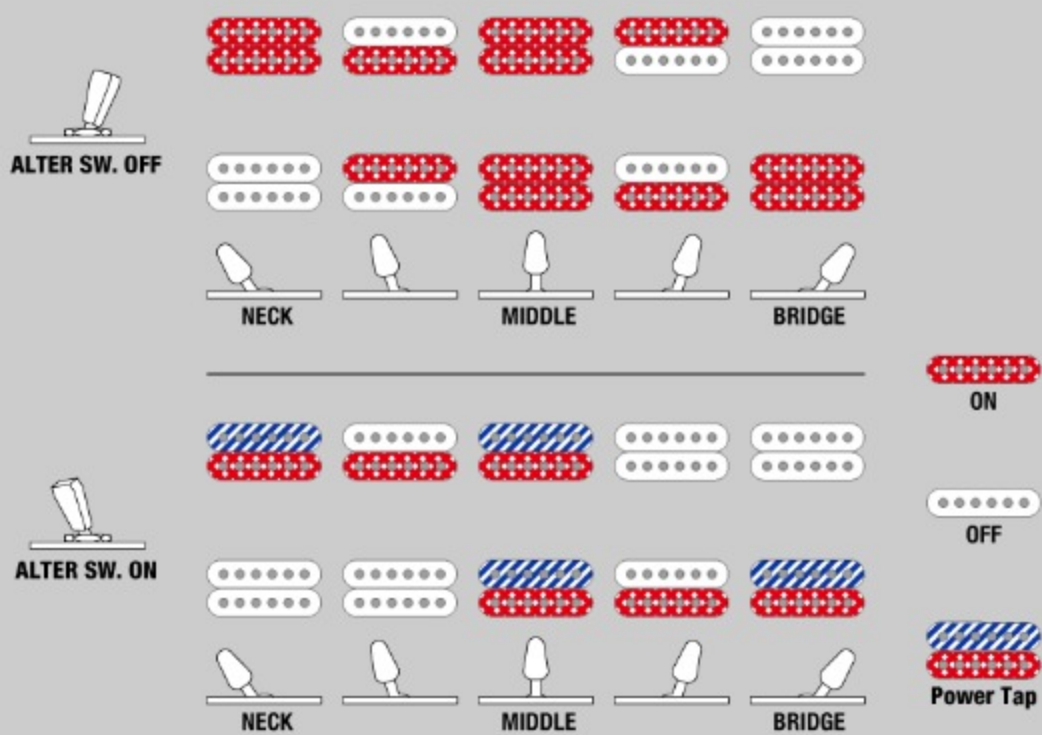

SML721

COLOR VARIATION :

RGC : Rose Gold Chameleon

SHARE :  

SPEC

SPECS

neck type	Wizard / 5pc Maple/Walnut neck
top/back/body	Nyatoh body
fretboard	Rosewood fretboard / White Step off-set dot inlay
fret	Jumbo JESCAR EVOgold™ frets
number of frets	24
bridge	Mono-rail bridge
string space	10.8mm
neck pickup	Q58 (H) neck pickup (Passive/Ceramic)
bridge pickup	Q58 (H) bridge pickup (Passive/Ceramic)
factory tuning	1E,2B,3G,4D,5A,6E
strings	D'Addario® EXL110
string gauge	.010/.013/.017/.026/.036/.046
hardware color	Gold

NECK DIMENSIONS

Scale :	648mm - 635mm/25.5" - 25.0"
a : Width	43mm at NUT
b : Width	58mm at 24F
c : Thickness	18mm at 1F
d : Thickness	20mm at 12F
Radius :	400mmR

DESCRIPTION +

SWITCHING SYSTEM

DESCRIPTION +

CONTROLS

DESCRIPTION +

OTHER FEATURES

Recommended	M300C
Case	
Recommended Bag	IGB540-BK
Gotoh® MG-T locking machine heads	
dyna-MIX10 switching system w/Alter Switch	
Luminescent side dot inlay	