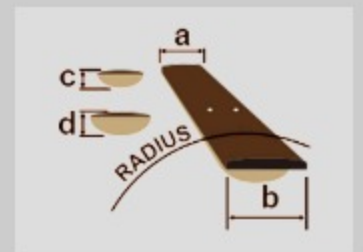

SML721

COLOR VARIATION :

RGC : Rose Gold Chameleon

SHARE :  

SPEC

SPECS

neck type	Wizard / 5pc Maple/Walnut neck
top/back/body	Nyatoh body
fretboard	Rosewood fretboard / White Step off-set dot inlay
fret	Jumbo JESCAR EVOgold™ frets
number of frets	24
bridge	Mono-rail bridge
string space	10.8mm
neck pickup	Q58 (H) neck pickup (Passive/Ceramic)
bridge pickup	Q58 (H) bridge pickup (Passive/Ceramic)
factory tuning	1E,2B,3G,4D,5A,6E
strings	D'Addario® EXL110
string gauge	.010/.013/.017/.026/.036/.046
hardware color	Gold

NECK DIMENSIONS

Scale :	648mm - 635mm/25.5" - 25.0"
a : Width	43mm at NUT
b : Width	58mm at 24F
c : Thickness	18mm at 1F
d : Thickness	20mm at 12F
Radius :	400mmR

DESCRIPTION +

SWITCHING SYSTEM

DESCRIPTION +

CONTROLS

DESCRIPTION +

OTHER FEATURES

Recommended	M300C
Case	
Recommended Bag	IGB540-BK
Gotoh® MG-T locking machine heads	
dyna-MIX10 switching system w/Alter Switch	
Luminescent side dot inlay	