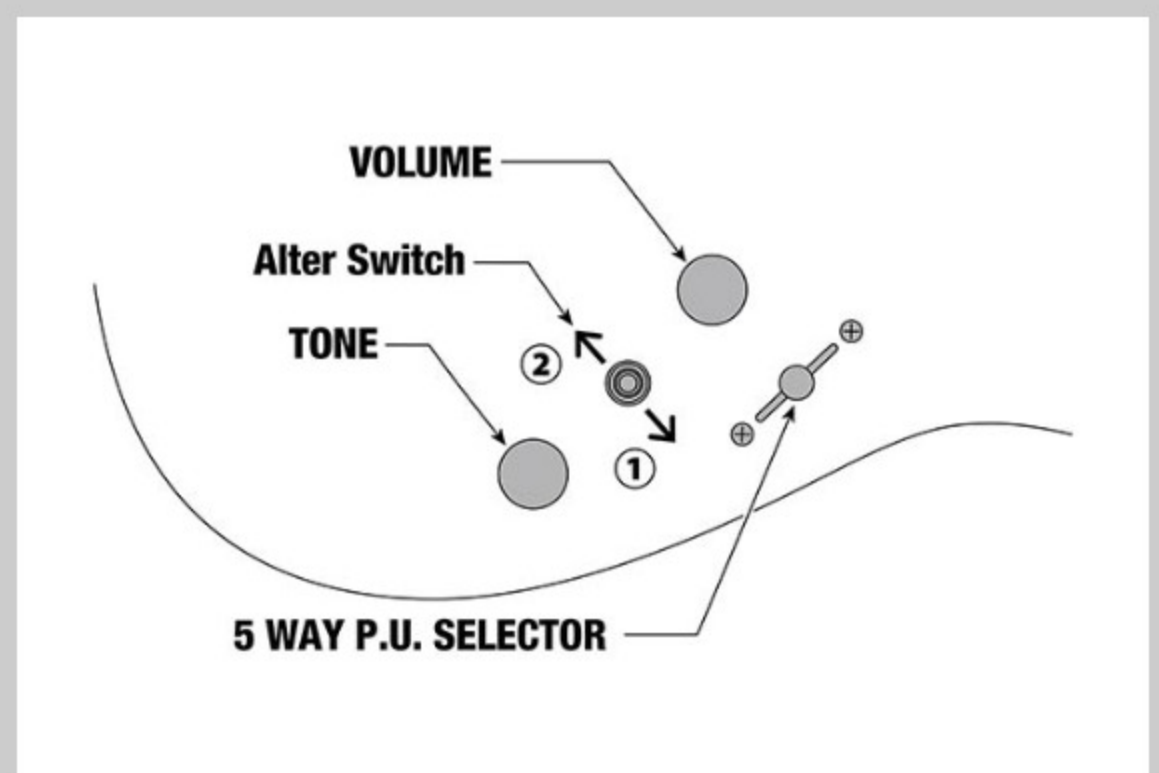

SML721

COLOR VARIATION :

RGC : Rose Gold Chameleon

SHARE :  

SPEC

SPECS

neck type	Wizard / 5pc Maple/Walnut neck
top/back/body	Nyatoh body
fretboard	Rosewood fretboard / White Step off-set dot inlay
fret	Jumbo JESCAR EVOgold™ frets
number of frets	24
bridge	Mono-rail bridge
string space	10.8mm
neck pickup	Q58 (H) neck pickup (Passive/Ceramic)
bridge pickup	Q58 (H) bridge pickup (Passive/Ceramic)
factory tuning	1E,2B,3G,4D,5A,6E
strings	D'Addario® EXL110
string gauge	.010/.013/.017/.026/.036/.046
hardware color	Gold

NECK DIMENSIONS

Scale :	648mm - 635mm/25.5" - 25.0"
a : Width	43mm at NUT
b : Width	58mm at 24F
c : Thickness	18mm at 1F
d : Thickness	20mm at 12F
Radius :	400mmR

DESCRIPTION +

SWITCHING SYSTEM

DESCRIPTION +

CONTROLS

DESCRIPTION +

OTHER FEATURES

Recommended	M300C
Case	
Recommended Bag	IGB540-BK
Gotoh® MG-T locking machine heads	
dyna-MIX10 switching system w/Alter Switch	
Luminescent side dot inlay	