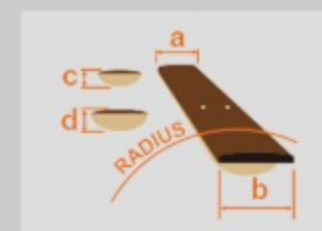

TM302PM

BSP : Blue Sparkle

COLOR VARIATION :

SHARE :  

SPEC

SPEC

neck type	Talman Classic-Plus / Maple neck
top/back/body	Alder body
fretboard	Maple / Black dot inlay
fret	Medium frets
bridge	IFX10 bridge
neck pickup	Custom Vintage Single (S) neck pickup (Passive/Alnico)
bridge pickup	Custom Vintage Single (S) bridge pickup (Passive/Alnico)
factory tuning	1E, 2B, 3G, 4D, 5A, 6E
string gauge	.010/.013/.017/.026/.036/.046
nut	Bone nut
hardware color	Nickel

NECK DIMENSIONS

Scale :	648mm/25.5"
a : Width	41mm at NUT
b : Width	57mm at 21F
c : Thickness	20mm at 1F
d : Thickness	22mm at 12F
Radius :	305mmR

SWITCHING SYSTEM

CONTROLS

OTHERS

Recommended Case	W200C
Locking machine heads	