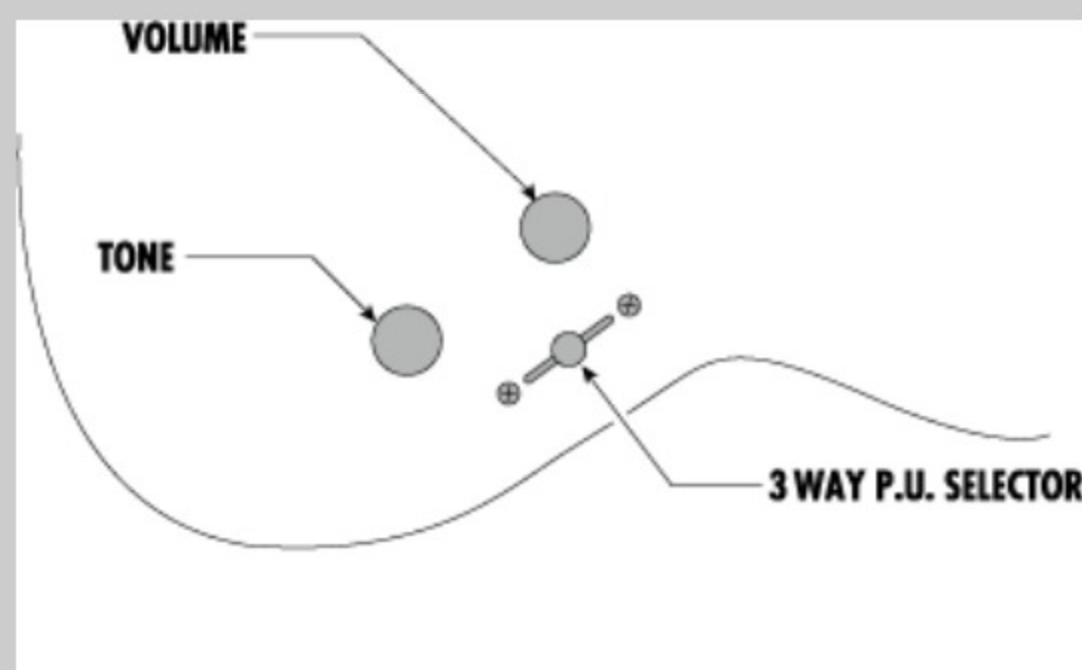

TM302PM

BSP : Blue Sparkle

COLOR VARIATION :

SHARE :  

SPEC

SPEC

neck type	Talman Classic-Plus / Maple neck
top/back/body	Alder body
fretboard	Maple / Black dot inlay
fret	Medium frets
bridge	IFX10 bridge
neck pickup	Custom Vintage Single (S) neck pickup (Passive/Alnico)
bridge pickup	Custom Vintage Single (S) bridge pickup (Passive/Alnico)
factory tuning	1E, 2B, 3G, 4D, 5A, 6E
string gauge	.010/.013/.017/.026/.036/.046
nut	Bone nut
hardware color	Nickel

NECK DIMENSIONS

Scale :	648mm/25.5"
a : Width	41mm at NUT
b : Width	57mm at 21F
c : Thickness	20mm at 1F
d : Thickness	22mm at 12F
Radius :	305mmR

SWITCHING SYSTEM

CONTROLS

OTHERS

Recommended Case	W200C
Locking machine heads	