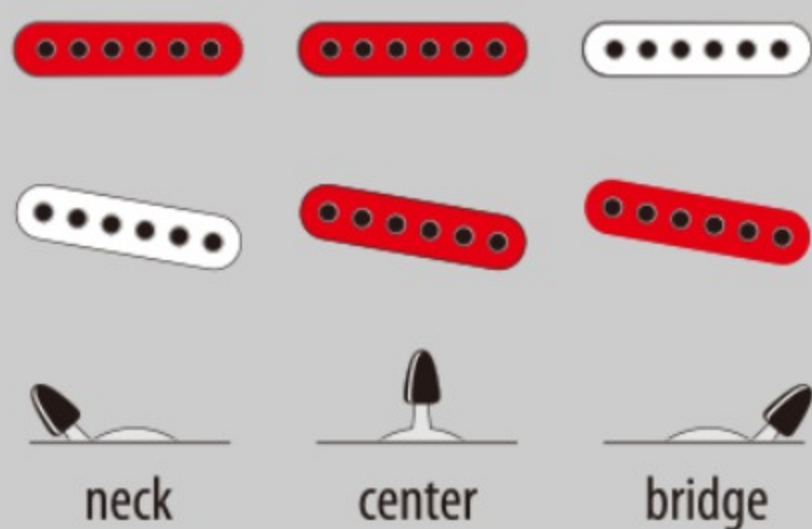

TM302PM

BSP : Blue Sparkle

COLOR VARIATION :

SHARE :  

SPEC

SPEC

neck type	Talman Classic-Plus / Maple neck
top/back/body	Alder body
fretboard	Maple / Black dot inlay
fret	Medium frets
bridge	IFX10 bridge
neck pickup	Custom Vintage Single (S) neck pickup (Passive/Alnico)
bridge pickup	Custom Vintage Single (S) bridge pickup (Passive/Alnico)
factory tuning	1E, 2B, 3G, 4D, 5A, 6E
string gauge	.010/.013/.017/.026/.036/.046
nut	Bone nut
hardware color	Nickel

NECK DIMENSIONS

Scale :	648mm/25.5"
a : Width	41mm at NUT
b : Width	57mm at 21F
c : Thickness	20mm at 1F
d : Thickness	22mm at 12F
Radius :	305mmR

SWITCHING SYSTEM

CONTROLS

OTHERS

Recommended Case	W200C
Locking machine heads	