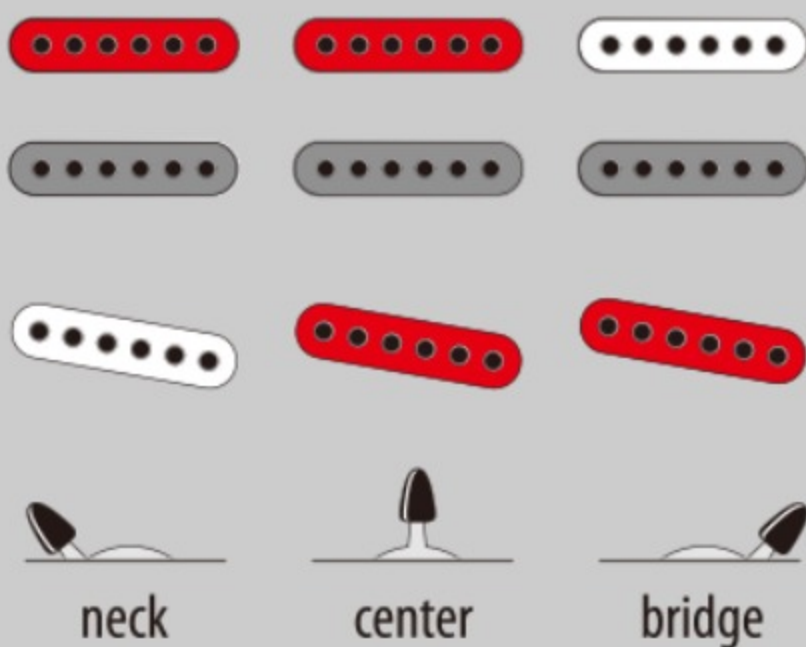

TM303M

TFB : Tri Fade Burst

COLOR VARIATION :

SHARE : [f](#) [t](#)

SPEC

SPEC

neck type	Talman Classic-Plus / Maple neck
top/back/body	Alder body
fretboard	Maple / Black dot inlay
fret	Medium frets
bridge	IFX10 bridge
neck pickup	Custom Vintage Single (S) neck pickup (Passive/Alnico)
middle pickup	Custom Single (S) middle pickup (Passive/Alnico)
bridge pickup	Custom Vintage Single (S) bridge pickup (Passive/Alnico)
factory tuning	1E, 2B, 3G, 4D, 5A, 6E
string gauge	.010/.013/.017/.026/.036/.046
nut	Bone nut
hardware color	Nickel

NECK DIMENSIONS

Scale :	648mm/25.5"
a : Width	41mm at NUT
b : Width	57mm at 21F
c : Thickness	20mm at 1F
d : Thickness	22mm at 12F
Radius :	305mmR

SWITCHING SYSTEM

Middle pickup has the independent volume control.

CONTROLS

OTHERS

Recommended Case
W200C
Locking machine heads