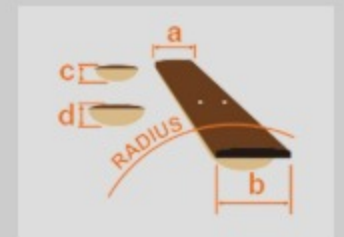

TM303M

TFB : Tri Fade Burst

COLOR VARIATION :

SHARE : [f](#) [t](#)

SPEC

SPEC

neck type	Talman Classic-Plus / Maple neck
top/back/body	Alder body
fretboard	Maple / Black dot inlay
fret	Medium frets
bridge	IFX10 bridge
neck pickup	Custom Vintage Single (S) neck pickup (Passive/Alnico)
middle pickup	Custom Single (S) middle pickup (Passive/Alnico)
bridge pickup	Custom Vintage Single (S) bridge pickup (Passive/Alnico)
factory tuning	1E, 2B, 3G, 4D, 5A, 6E
string gauge	.010/.013/.017/.026/.036/.046
nut	Bone nut
hardware color	Nickel

NECK DIMENSIONS

Scale :	648mm/25.5"
a : Width	41mm at NUT
b : Width	57mm at 21F
c : Thickness	20mm at 1F
d : Thickness	22mm at 12F
Radius :	305mmR

SWITCHING SYSTEM

Middle pickup has the independent volume control.