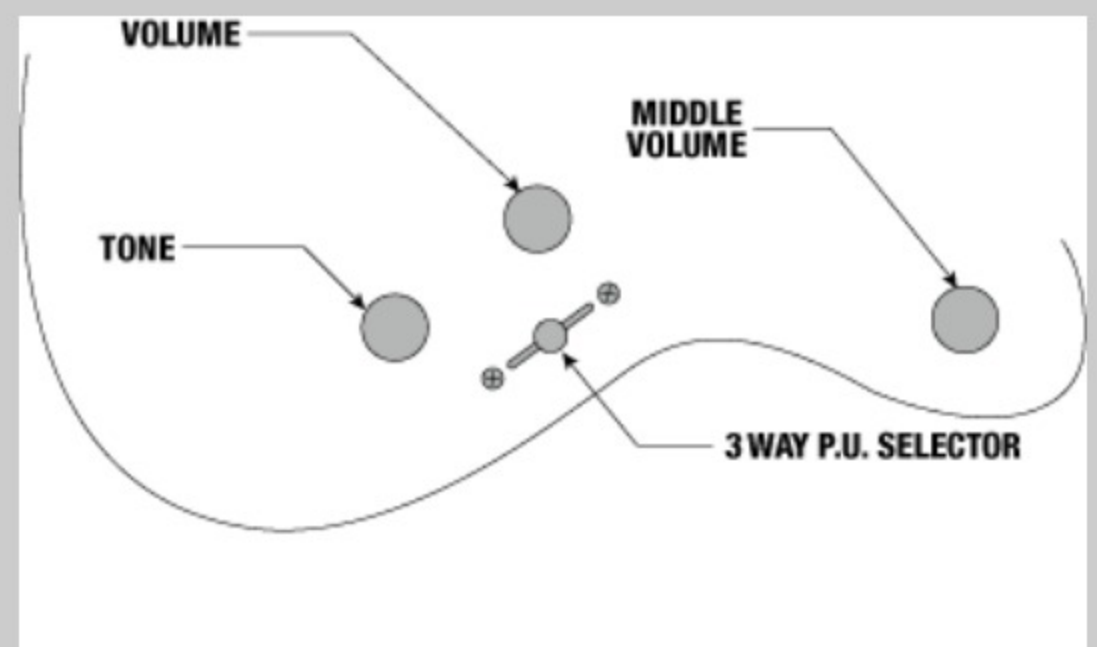

TM303M

TFB : Tri Fade Burst

COLOR VARIATION :

SHARE : [f](#) [t](#)

SPEC

SPEC

neck type	Talman Classic-Plus / Maple neck
top/back/body	Alder body
fretboard	Maple / Black dot inlay
fret	Medium frets
bridge	IFX10 bridge
neck pickup	Custom Vintage Single (S) neck pickup (Passive/Alnico)
middle pickup	Custom Single (S) middle pickup (Passive/Alnico)
bridge pickup	Custom Vintage Single (S) bridge pickup (Passive/Alnico)
factory tuning	1E, 2B, 3G, 4D, 5A, 6E
string gauge	.010/.013/.017/.026/.036/.046
nut	Bone nut
hardware color	Nickel

NECK DIMENSIONS

Scale :	648mm/25.5"
a : Width	41mm at NUT
b : Width	57mm at 21F
c : Thickness	20mm at 1F
d : Thickness	22mm at 12F
Radius :	305mmR

SWITCHING SYSTEM

Middle pickup has the independent volume control.

CONTROLS

OTHERS

Recommended Case
W200C
Locking machine heads