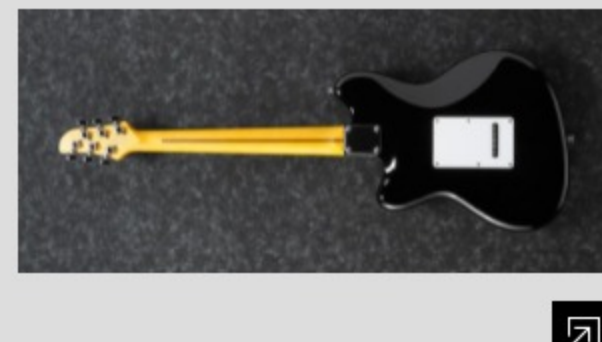

MADE IN JAPAN

COLOR VARIATION :

BK : Black

¥ 132,000 (本体価格 ¥ 120,000)

SHARE :  

SPEC

SPEC

neck type	Talman Classic-Plus / Maple neck
top/back/body	Alder body
fretboard	Katalox fretboard / White dot inlay
fret	Medium frets
number of frets	22
bridge	ITL-PRO tremolo bridge
string space	10.8mm
neck pickup	TM J-LINE Single (S) neck pickup (Passive/Alnico)
middle pickup	TM J-LINE Single (S) middle pickup (Passive/Alnico)
bridge pickup	TM J-LINE Single (S) bridge pickup (Passive/Alnico)
factory tuning	1E,2B,3G,4D,5A,6E
strings	D'Addario® EXL110
string gauge	.010/.013/.017/.026/.036/.046
nut	Bone
hardware color	Chrome

NECK DIMENSIONS

Scale :	648mm/25.5"
a : Width	41mm at NUT
b : Width	57mm at 21F
c : Thickness	21mm at 1F
d : Thickness	22mm at 12F
Radius :	305mmR

DESCRIPTION +

SWITCHING SYSTEM

DESCRIPTION

+

CONTROLS

DESCRIPTION