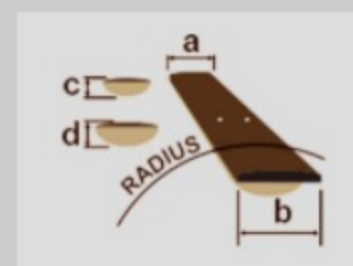

MADE IN JAPAN

COLOR VARIATION :

BK : Black

¥ 132,000 (本体価格 ¥ 120,000)

SHARE :  

SPEC

SPEC

neck type	Talman Classic-Plus / Maple neck
top/back/body	Alder body
fretboard	Katalox fretboard / White dot inlay
fret	Medium frets
number of frets	22
bridge	ITL-PRO tremolo bridge
string space	10.8mm
neck pickup	TM J-LINE Single (S) neck pickup (Passive/Alnico)
middle pickup	TM J-LINE Single (S) middle pickup (Passive/Alnico)
bridge pickup	TM J-LINE Single (S) bridge pickup (Passive/Alnico)
factory tuning	1E,2B,3G,4D,5A,6E
strings	D'Addario® EXL110
string gauge	.010/.013/.017/.026/.036/.046
nut	Bone
hardware color	Chrome

NECK DIMENSIONS

Scale :	648mm/25.5"
a : Width	41mm at NUT
b : Width	57mm at 21F
c : Thickness	21mm at 1F
d : Thickness	22mm at 12F
Radius :	305mmR

DESCRIPTION +

SWITCHING SYSTEM

DESCRIPTION

+

CONTROLS

DESCRIPTION