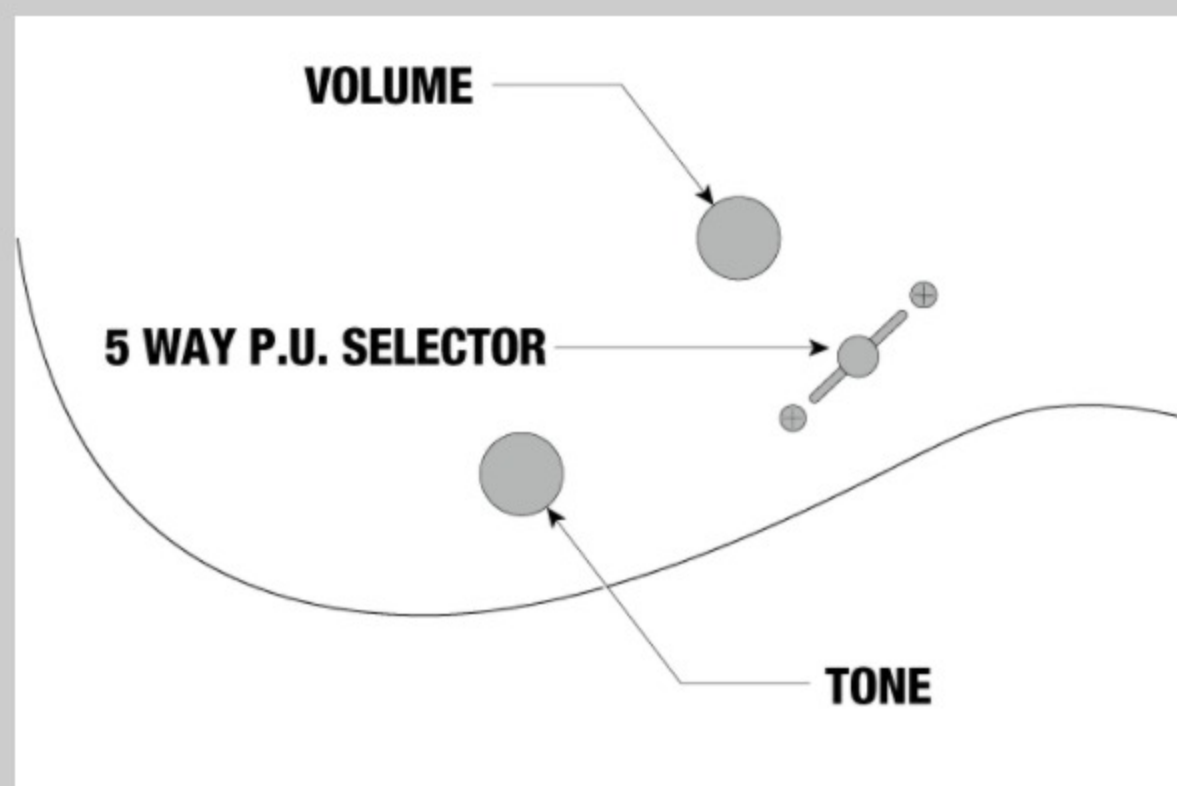

MADE IN JAPAN

COLOR VARIATION :

BK : Black

¥ 132,000 (本体価格 ¥ 120,000)

SHARE :  

SPEC

SPEC

neck type	Talman Classic-Plus / Maple neck
top/back/body	Alder body
fretboard	Katalox fretboard / White dot inlay
fret	Medium frets
number of frets	22
bridge	ITL-PRO tremolo bridge
string space	10.8mm
neck pickup	TM J-LINE Single (S) neck pickup (Passive/Alnico)
middle pickup	TM J-LINE Single (S) middle pickup (Passive/Alnico)
bridge pickup	TM J-LINE Single (S) bridge pickup (Passive/Alnico)
factory tuning	1E,2B,3G,4D,5A,6E
strings	D'Addario® EXL110
string gauge	.010/.013/.017/.026/.036/.046
nut	Bone
hardware color	Chrome

NECK DIMENSIONS

Scale :	648mm/25.5"
a : Width	41mm at NUT
b : Width	57mm at 21F
c : Thickness	21mm at 1F
d : Thickness	22mm at 12F
Radius :	305mmR

DESCRIPTION +

SWITCHING SYSTEM

DESCRIPTION

+

CONTROLS

DESCRIPTION