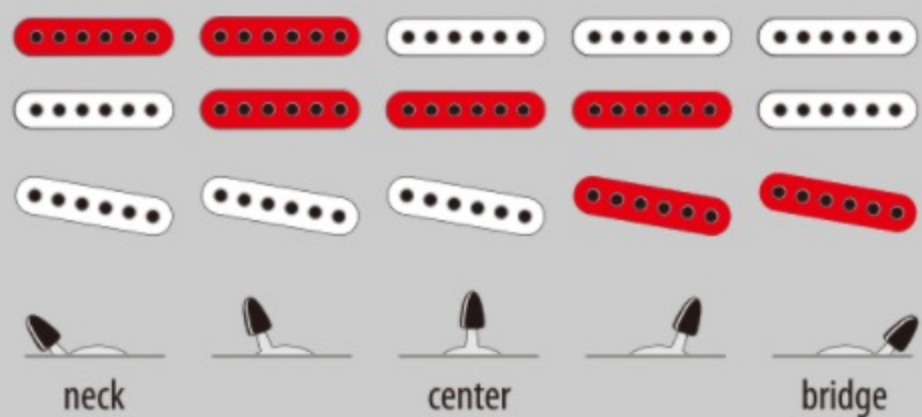

MADE IN JAPAN

COLOR VARIATION :

BK : Black

¥ 132,000 (本体価格 ¥ 120,000)

SHARE :  

SPEC

SPEC

neck type	Talman Classic-Plus / Maple neck
top/back/body	Alder body
fretboard	Katalox fretboard / White dot inlay
fret	Medium frets
number of frets	22
bridge	ITL-PRO tremolo bridge
string space	10.8mm
neck pickup	TM J-LINE Single (S) neck pickup (Passive/Alnico)
middle pickup	TM J-LINE Single (S) middle pickup (Passive/Alnico)
bridge pickup	TM J-LINE Single (S) bridge pickup (Passive/Alnico)
factory tuning	1E,2B,3G,4D,5A,6E
strings	D'Addario® EXL110
string gauge	.010/.013/.017/.026/.036/.046
nut	Bone
hardware color	Chrome

NECK DIMENSIONS

Scale :	648mm/25.5"
a : Width	41mm at NUT
b : Width	57mm at 21F
c : Thickness	21mm at 1F
d : Thickness	22mm at 12F
Radius :	305mmR

DESCRIPTION +

SWITCHING SYSTEM

DESCRIPTION

+

CONTROLS

DESCRIPTION