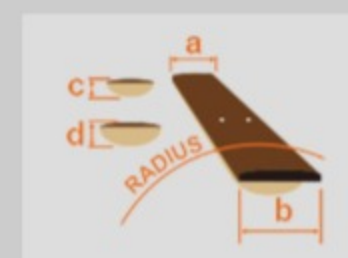

UV70P

BK : Black

COLOR VARIATION :

SHARE :  

ARTIST DETAIL >

SPEC

SPEC

neck type	Wizard-7 / 5pc Maple/Walnut neck w/KTS™ TITANIUM rods
top/back/body	American Basswood body
fretboard	Bound Panga Panga fretboard / Green dot inlay
fret	Jumbo frets / Premium fret edge treatment
number of frets	24
bridge	Edge-Zero II-7 tremolo bridge
string space	10.8mm
neck pickup	DiMarzio® Blaze™ (H) neck pickup (Passive/Ceramic)
middle pickup	DiMarzio® Blaze™ (S) middle pickup (Passive/Ceramic)
bridge pickup	DiMarzio® Blaze™ (H) bridge pickup (Passive/Ceramic)
factory tuning	1E,2B,3G,4D,5A,6E,7B
strings	D'Addario® EXL120-7
string gauge	.009/.011/.016/.024/.032/.042/.054
hardware color	Cosmo black

NECK DIMENSIONS

Scale :	648mm/25.5"
a : Width	48mm at NUT
b : Width	68mm at 24F
c : Thickness	19mm at 1F
d : Thickness	21mm at 12F
Radius :	400mmR

SWITCHING SYSTEM

CONTROLS

OTHERS

Recommended Case	M300C
Gig bag included	