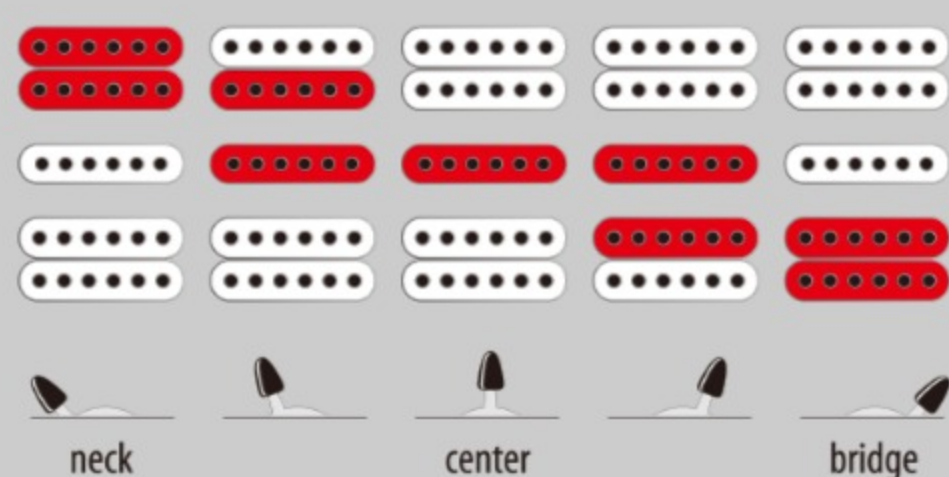

UV70P

BK : Black

COLOR VARIATION :

SHARE :  

ARTIST DETAIL >

SPEC

SPEC

neck type	Wizard-7 / 5pc Maple/Walnut neck w/KTS™ TITANIUM rods
top/back/body	American Basswood body
fretboard	Bound Panga Panga fretboard / Green dot inlay
fret	Jumbo frets / Premium fret edge treatment
number of frets	24
bridge	Edge-Zero II-7 tremolo bridge
string space	10.8mm
neck pickup	DiMarzio® Blaze™ (H) neck pickup (Passive/Ceramic)
middle pickup	DiMarzio® Blaze™ (S) middle pickup (Passive/Ceramic)
bridge pickup	DiMarzio® Blaze™ (H) bridge pickup (Passive/Ceramic)
factory tuning	1E,2B,3G,4D,5A,6E,7B
strings	D'Addario® EXL120-7
string gauge	.009/.011/.016/.024/.032/.042/.054
hardware color	Cosmo black

NECK DIMENSIONS

Scale :	648mm/25.5"
a : Width	48mm at NUT
b : Width	68mm at 24F
c : Thickness	19mm at 1F
d : Thickness	21mm at 12F
Radius :	400mmR

SWITCHING SYSTEM

CONTROLS

OTHERS

Recommended Case	M300C
Gig bag included	