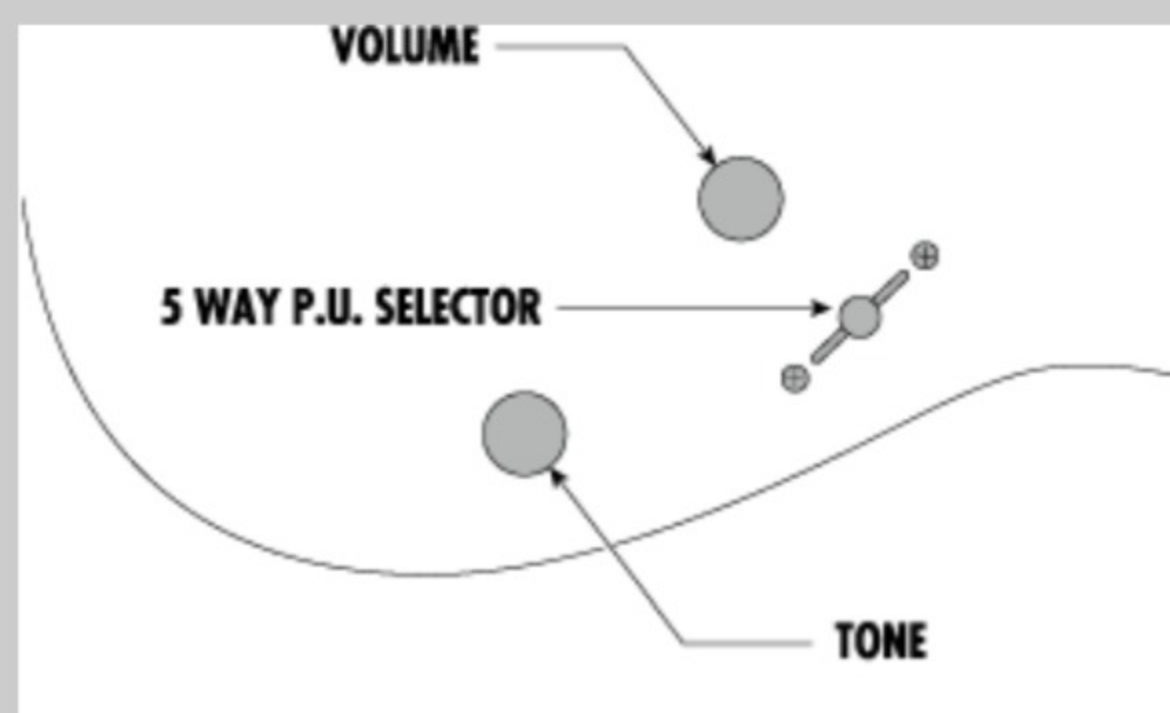

NECK DIMENSIONS

Scale :	648mm/25.5"
a : Width	48mm at NUT
b : Width	68mm at 24F
c : Thickness	19mm at 1F
d : Thickness	21mm at 12F
Radius :	400mmR

SWITCHING SYSTEM

CONTROLS

OTHERS

Recommended Case	M300C
Gig bag included	